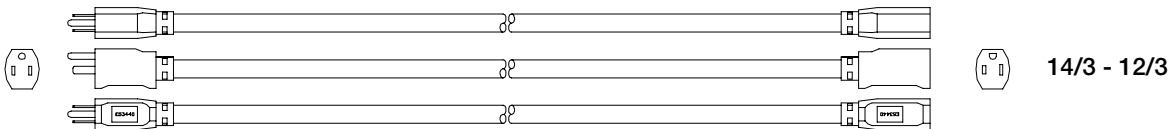

PRODUCT SPECIFICATION

CATALOG NUMBER: See table below
DESCRIPTION: Extension cord with power indicator light in the cord connector
APPROVALS: UL Listed and CSA Certified or CUL Listed Outdoor Use Cord Set

CONSTRUCTION PARAMETERS:

Cable type: SJTW, see table below for gauge
 Cable jacket material: PVC, see table below for color
 Cord rating: Hard, Usage per the National Electrical Code
 Cable legend type: Indent print

Note: Plug style may vary

Attachment plug configuration: NEMA 5-15P
 Cord connector configuration: NEMA 5-15R
 Plug and connector material: Clear PVC, with neon power indicator lamp in the connector

ELECTRICAL AND ENVIRONMENTAL PROPERTIES:

Cable temperature rating: -40 to +60 C
 Nominal operating voltage: 125 VAC
 Maximum operating current: See table below

Catalog No.	Gauge	Color	Length	Current Rating	Case QTY	UPC
2588SW0002	12/3	Yellow	50 ft	15A	6	029892115043
2589SW0002		Yellow	100 ft		4	029892825898