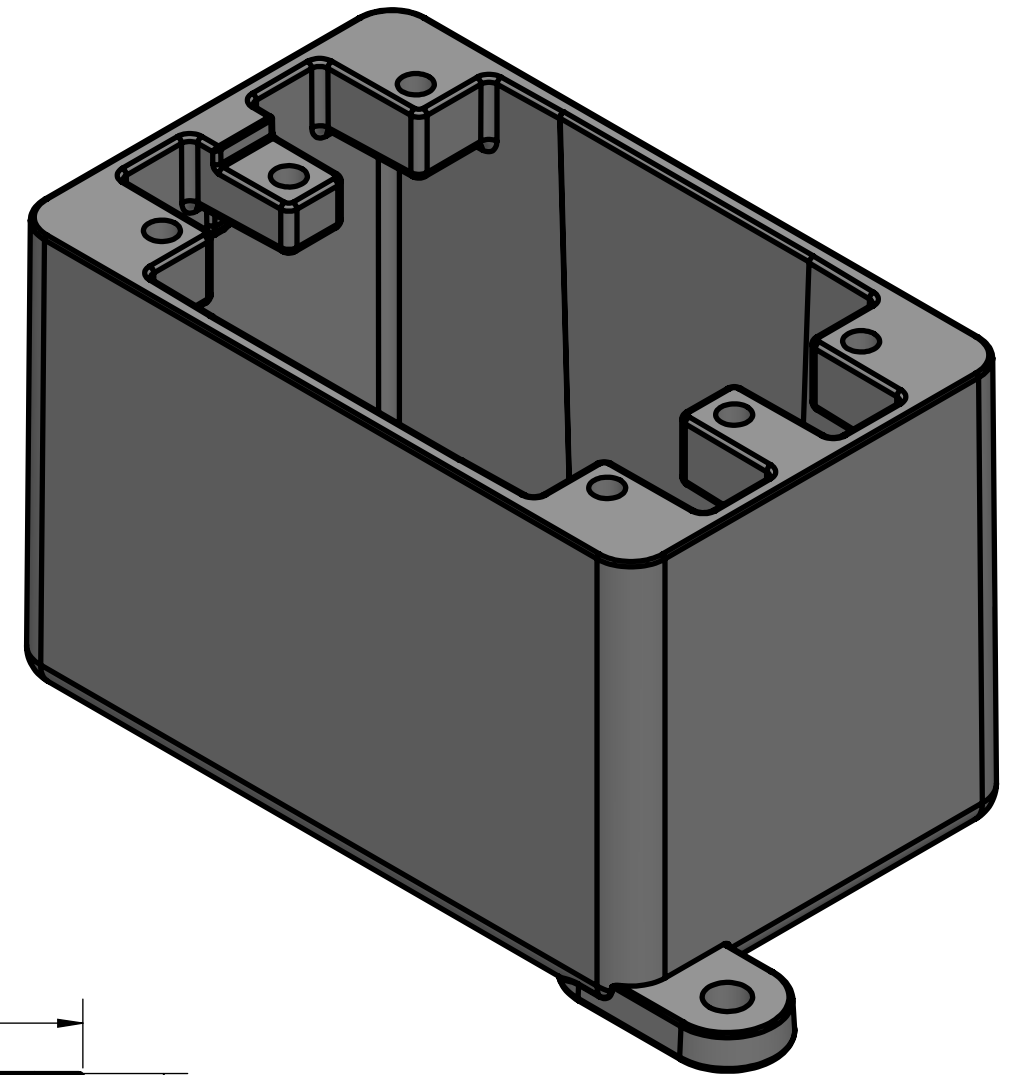

DIMENSIONS SHOWN ARE FOR REFERENCE AND ARE SUBJECT TO CHANGE WITHOUT NOTICE

IPEX Technologies Inc.

PART DESCRIPTION

FD BLANK PVC FD SING. GANG BOX DEEP SCEPTER

PRODUCT CODE:
077603

UNIT: INCHES UNLESS
DUAL DIMENSION: INCH [METRIC]

SCALE:
NTS

DRAWN: K.D.

DIMENSIONS SHOWN ARE FOR REFERENCE AND ARE SUBJECT TO CHANGE WITHOUT NOTICE		
IPEX Technologies Inc.		
<i>PART DESCRIPTION</i> FD BLANK PVC FD SING. GANG BOX DEEP SCEPTER		
<i>PRODUCT CODE:</i> 077603	<i>UNIT: INCHES UNLESS DUAL DIMENSION: INCH [METRIC]</i>	<i>SCALE:</i> NTS
<i>DRAWN:</i>	K.D.	