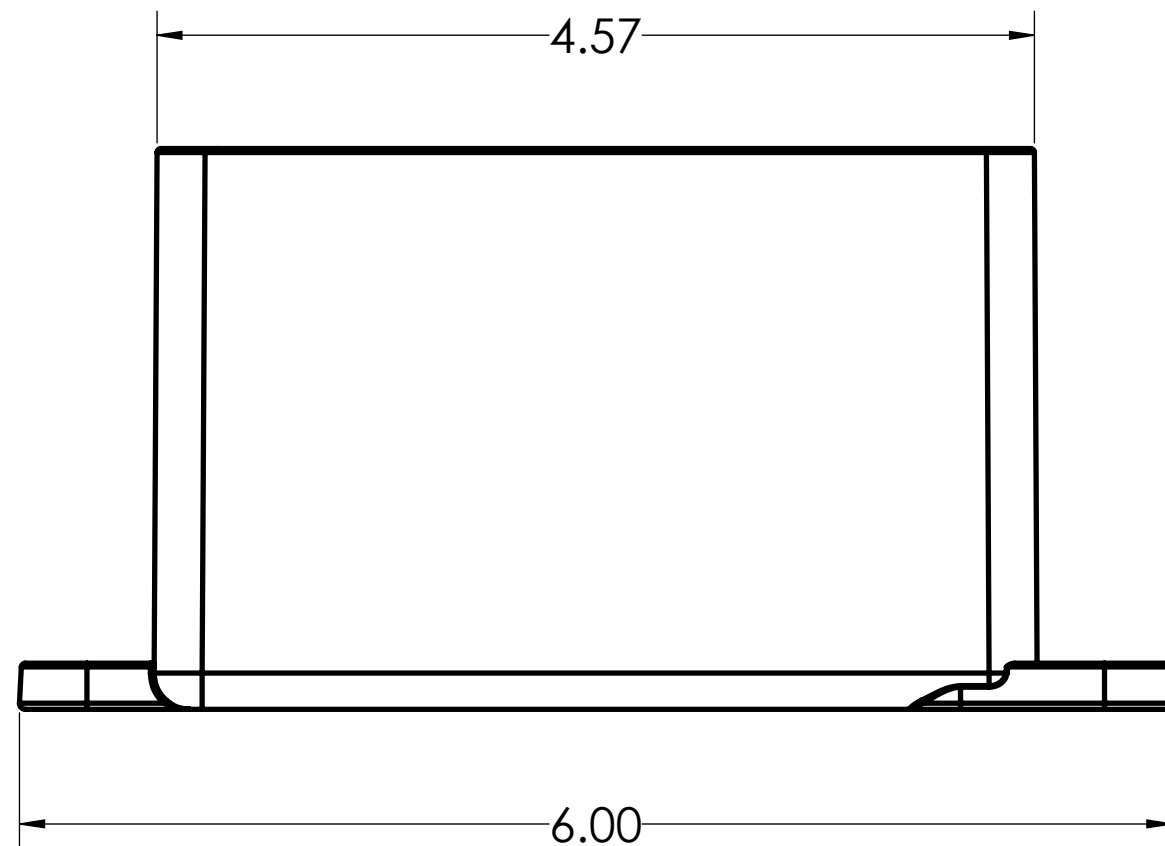

DIMENSIONS SHOWN ARE FOR REFERENCE AND ARE SUBJECT TO CHANGE WITHOUT NOTICE

IPEX Technologies Inc.

PART DESCRIPTION

FD BLANK PVC FD SING. GANG BOX DEEP SCEPTER

PRODUCT CODE:
077603

UNIT: INCHES UNLESS
DUAL DIMENSION: INCH [METRIC]

SCALE:
NTS

DRAWN: K.D.

DIMENSIONS SHOWN ARE FOR REFERENCE AND ARE SUBJECT TO CHANGE WITHOUT NOTICE

IPEX Technologies Inc.

PART DESCRIPTION

FD BLANK PVC FD SING. GANG BOX DEEP SCEPTER

PRODUCT CODE:
077603

UNIT: INCHES UNLESS
DUAL DIMENSION: INCH [METRIC]

SCALE:
NTS

DRAWN: K.D.