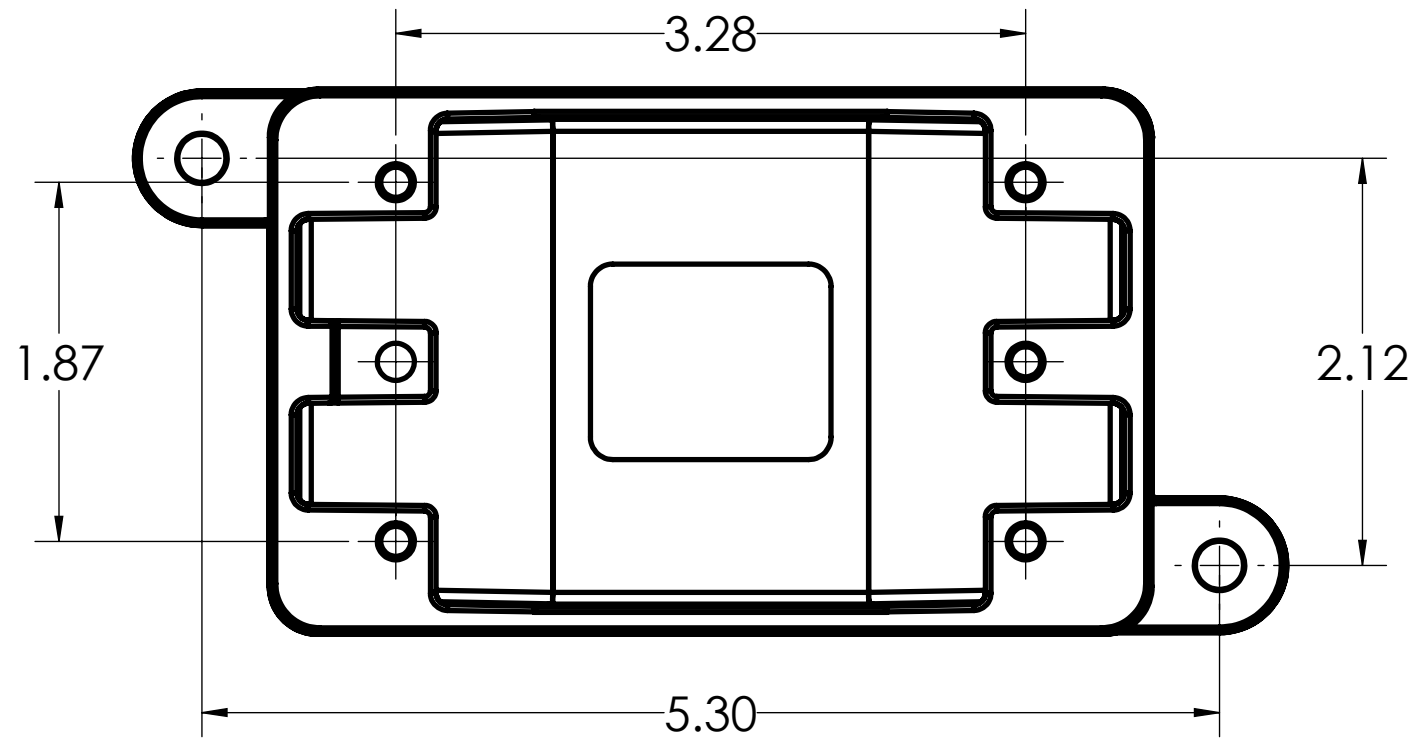

DIMENSIONS SHOWN ARE FOR REFERENCE AND ARE SUBJECT TO CHANGE WITHOUT NOTICE

IPEX Technologies Inc.

PART DESCRIPTION

FD BLANK PVC FD SING. GANG BOX DEEP SCEPTER

PRODUCT CODE:
077603

UNIT: INCHES UNLESS
DUAL DIMENSION: INCH [METRIC]

SCALE:
NTS

DRAWN: K.D.

DIMENSIONS SHOWN ARE FOR REFERENCE AND ARE SUBJECT TO CHANGE WITHOUT NOTICE

IPEX Technologies Inc.

PART DESCRIPTION

FD BLANK PVC FD SING. GANG BOX DEEP SCEPTER

PRODUCT CODE:
077603

UNIT: INCHES UNLESS
DUAL DIMENSION: INCH [METRIC]

SCALE:
NTS

DRAWN: K.D.