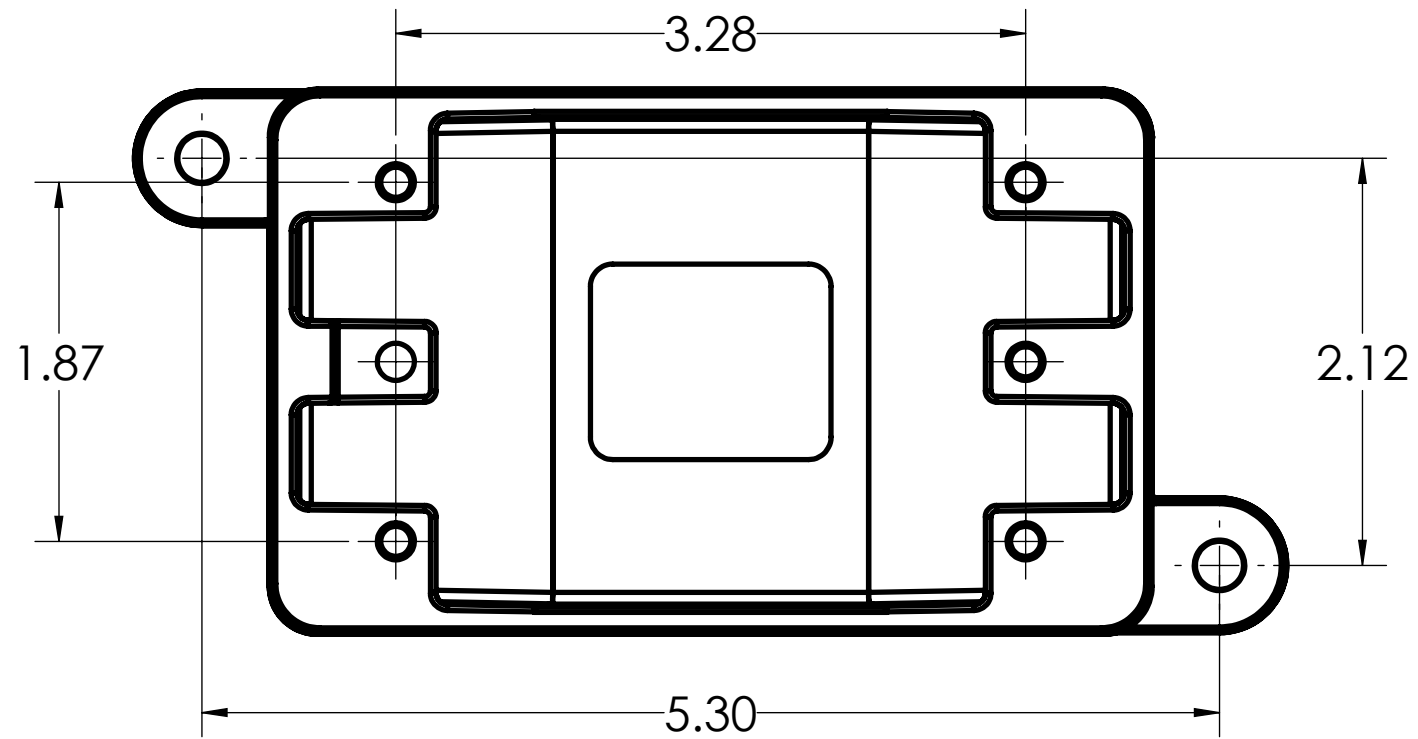

DIMENSIONS SHOWN ARE FOR REFERENCE AND ARE SUBJECT TO CHANGE WITHOUT NOTICE

IPEX Technologies Inc.

PART DESCRIPTION

FD BLANK PVC FD SING. GANG BOX DEEP SCEPTER

PRODUCT CODE:
077603

UNIT: INCHES UNLESS
DUAL DIMENSION: INCH [METRIC]

SCALE:
NTS

DRAWN: K.D.

DIMENSIONS SHOWN ARE FOR REFERENCE AND ARE SUBJECT TO CHANGE WITHOUT NOTICE		
IPEX Technologies Inc.		
<i>PART DESCRIPTION</i> FD BLANK PVC FD SING. GANG BOX DEEP SCEPTER		
<i>PRODUCT CODE:</i> 077603	<i>UNIT: INCHES UNLESS DUAL DIMENSION: INCH [METRIC]</i>	<i>SCALE:</i> NTS
<i>DRAWN:</i>	K.D.	