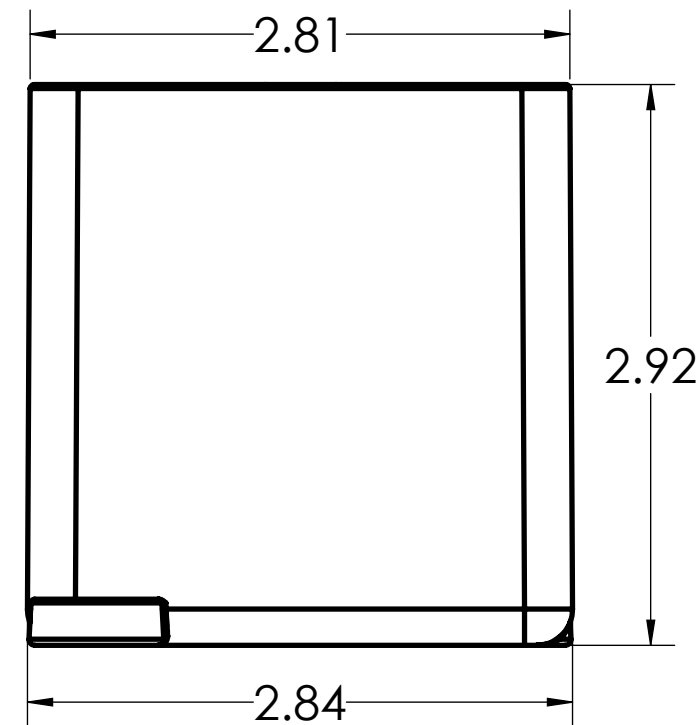

DIMENSIONS SHOWN ARE FOR REFERENCE AND ARE SUBJECT TO CHANGE WITHOUT NOTICE

IPEX Technologies Inc.

PART DESCRIPTION

FD BLANK PVC FD SING. GANG BOX DEEP SCEPTER

PRODUCT CODE:
077603

UNIT: INCHES UNLESS
DUAL DIMENSION: INCH [METRIC]

SCALE:
NTS

DRAWN: K.D.

DIMENSIONS SHOWN ARE FOR REFERENCE AND ARE SUBJECT TO CHANGE WITHOUT NOTICE

IPEX Technologies Inc.

PART DESCRIPTION

FD BLANK PVC FD SING. GANG BOX DEEP SCEPTER

PRODUCT CODE:
077603

UNIT: INCHES UNLESS
DUAL DIMENSION: INCH [METRIC]

SCALE:
NTS

DRAWN: K.D.