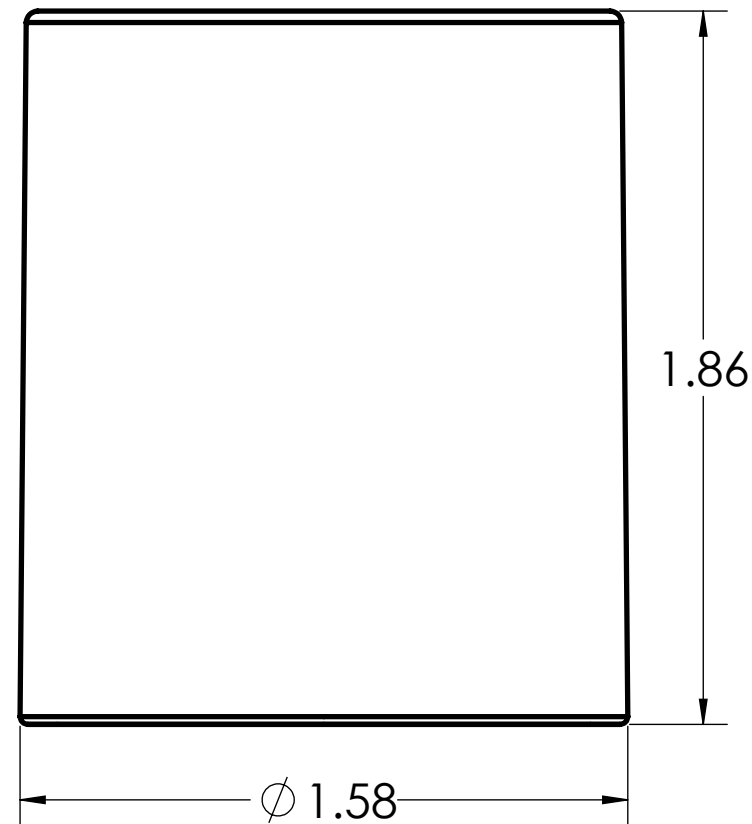

DIMENSIONS SHOWN ARE FOR REFERENCE AND ARE SUBJECT TO CHANGE WITHOUT NOTICE		
Kraloy, a Division of Multi Fittings Corp. under license		
PART DESCRIPTION CP10 1" PVC COUPLING KRALOY		
PRODUCT CODE: 078003	UNIT: INCHES UNLESS DUAL DIMENSION: INCH [METRIC]	SCALE: NTS
DRAWN:	J.C.	