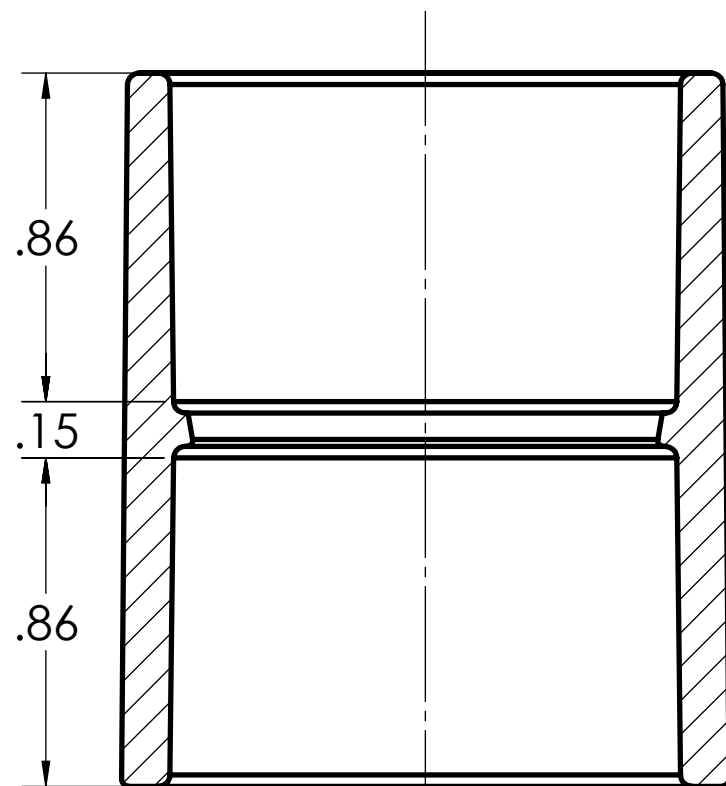

| | | |
|---|--|---------------|
| DIMENSIONS SHOWN ARE FOR REFERENCE AND ARE SUBJECT TO CHANGE WITHOUT NOTICE | | |
| Kraloy, a Division of Multi Fittings Corp. under license | | |
| PART DESCRIPTION CP10 1" PVC COUPLING KRALOY | | |
| PRODUCT CODE: 078003 | UNIT: INCHES UNLESS DUAL DIMENSION: INCH [METRIC] | SCALE: NTS |
| DRAWN: | J.C. | |