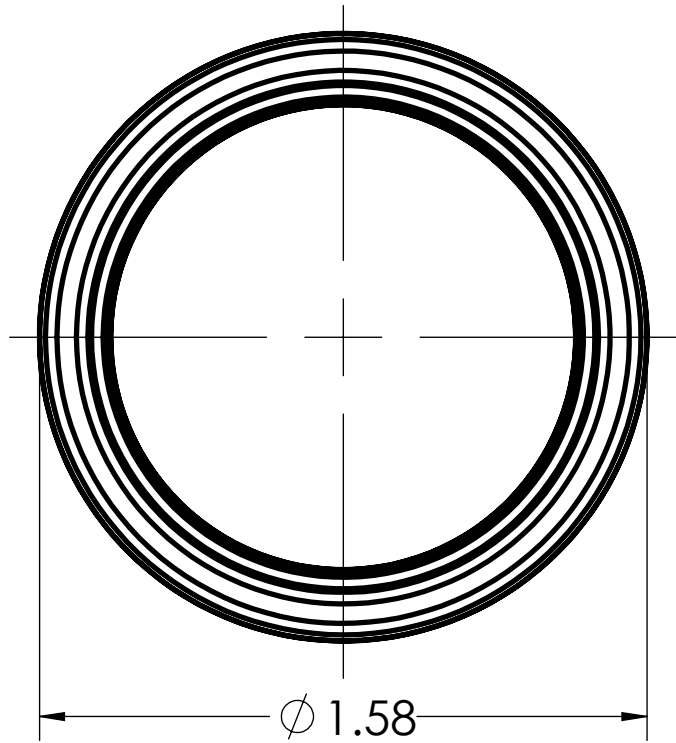

| | | |
|---|--|---------------|
| DIMENSIONS SHOWN ARE FOR REFERENCE AND ARE SUBJECT TO CHANGE WITHOUT NOTICE | | |
| Kraloy, a Division of Multi Fittings Corp. under license | | |
| PART DESCRIPTION CP10 1" PVC COUPLING KRALOY | | |
| PRODUCT CODE: 078003 | UNIT: INCHES UNLESS DUAL DIMENSION: INCH [METRIC] | SCALE: NTS |
| DRAWN: | J.C. | |