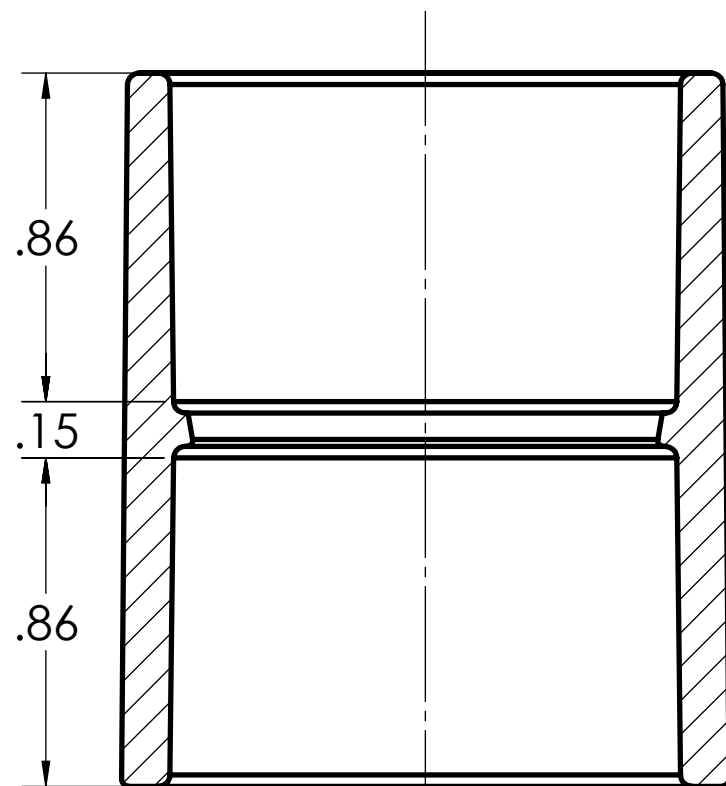

DIMENSIONS SHOWN ARE FOR REFERENCE AND ARE SUBJECT TO CHANGE WITHOUT NOTICE		
Kraloy, a Division of Multi Fittings Corp. under license		
PART DESCRIPTION CP10 1" PVC COUPLING KRALOY		
PRODUCT CODE: 078003	UNIT: INCHES UNLESS DUAL DIMENSION: INCH [METRIC]	SCALE: NTS
DRAWN:	J.C.	