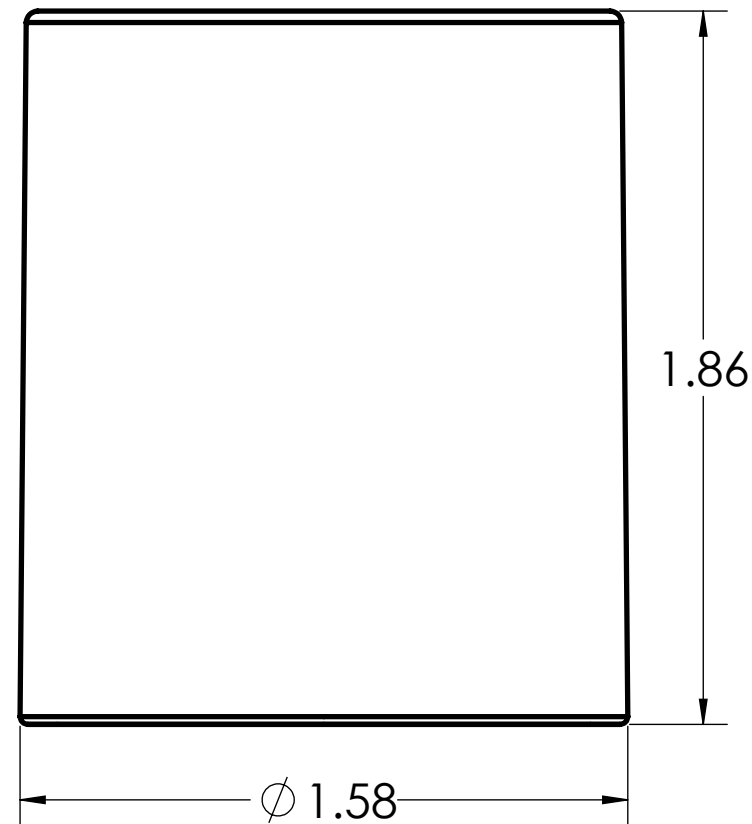

| | | |
|---|--|---------------|
| DIMENSIONS SHOWN ARE FOR REFERENCE AND ARE SUBJECT TO CHANGE WITHOUT NOTICE | | |
| Kraloy, a Division of Multi Fittings Corp. under license | | |
| PART DESCRIPTION CP10 1" PVC COUPLING KRALOY | | |
| PRODUCT CODE: 078003 | UNIT: INCHES UNLESS DUAL DIMENSION: INCH [METRIC] | SCALE: NTS |
| DRAWN: | J.C. | |