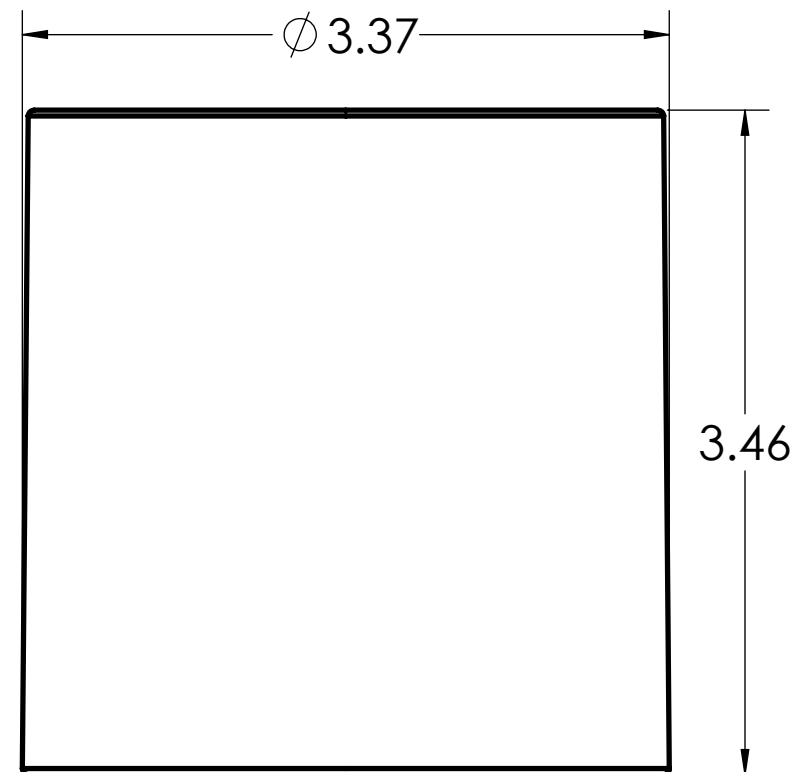

DIMENSIONS SHOWN ARE FOR REFERENCE AND ARE SUBJECT TO CHANGE WITHOUT NOTICE		
<b>Kraloy, a Division of Multi Fittings Corp.</b> under license		
PART DESCRIPTION CP25 2 1/2" PVC COUPLING KRALOY		
PRODUCT CODE: 078007	UNIT: INCHES UNLESS DUAL DIMENSION: INCH [METRIC]	SCALE: NTS
DRAWN:	J.C.	