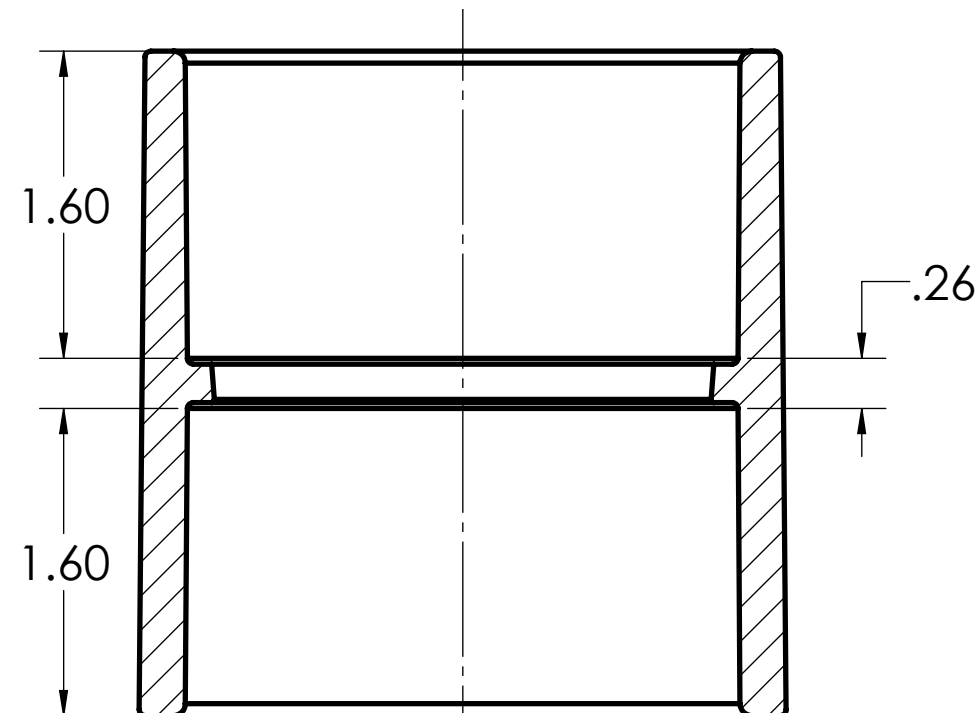

DIMENSIONS SHOWN ARE FOR REFERENCE AND ARE SUBJECT TO CHANGE WITHOUT NOTICE		
<b>Kraloy, a Division of Multi Fittings Corp.</b> under license		
PART DESCRIPTION CP25 2 1/2" PVC COUPLING KRALOY		
PRODUCT CODE: 078007	UNIT: INCHES UNLESS DUAL DIMENSION: INCH [METRIC]	SCALE: NTS
DRAWN:	J.C.	