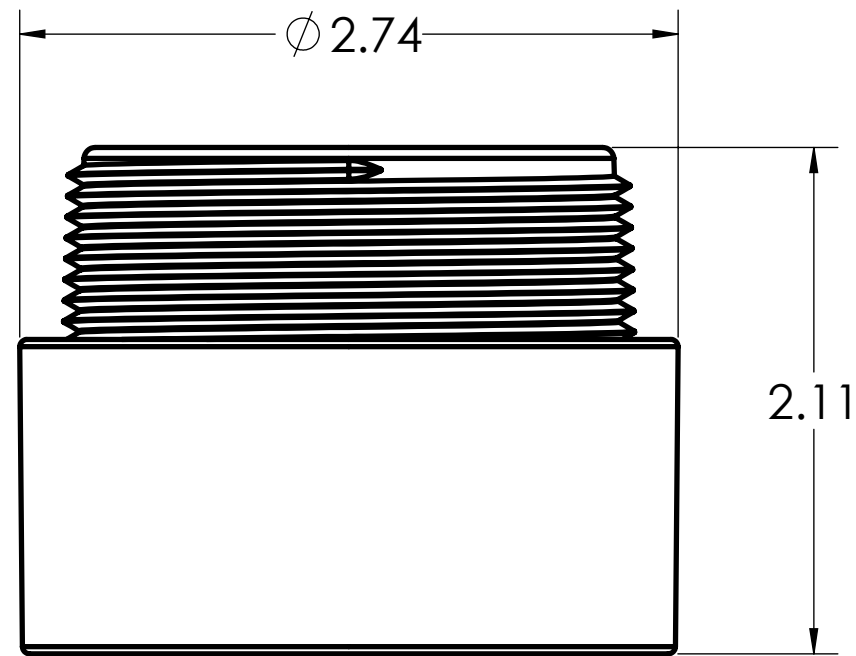

DIMENSIONS SHOWN ARE FOR REFERENCE AND ARE SUBJECT TO CHANGE WITHOUT NOTICE		
Kraloy, a Division of Multi Fittings Corp. under license		
PART DESCRIPTION TA20 2" PVC TERMINAL ADPT KRALOY		
PRODUCT CODE: 078089	UNIT: INCHES UNLESS DUAL DIMENSION: INCH [METRIC]	SCALE: NTS
DRAWN:	K.D.	