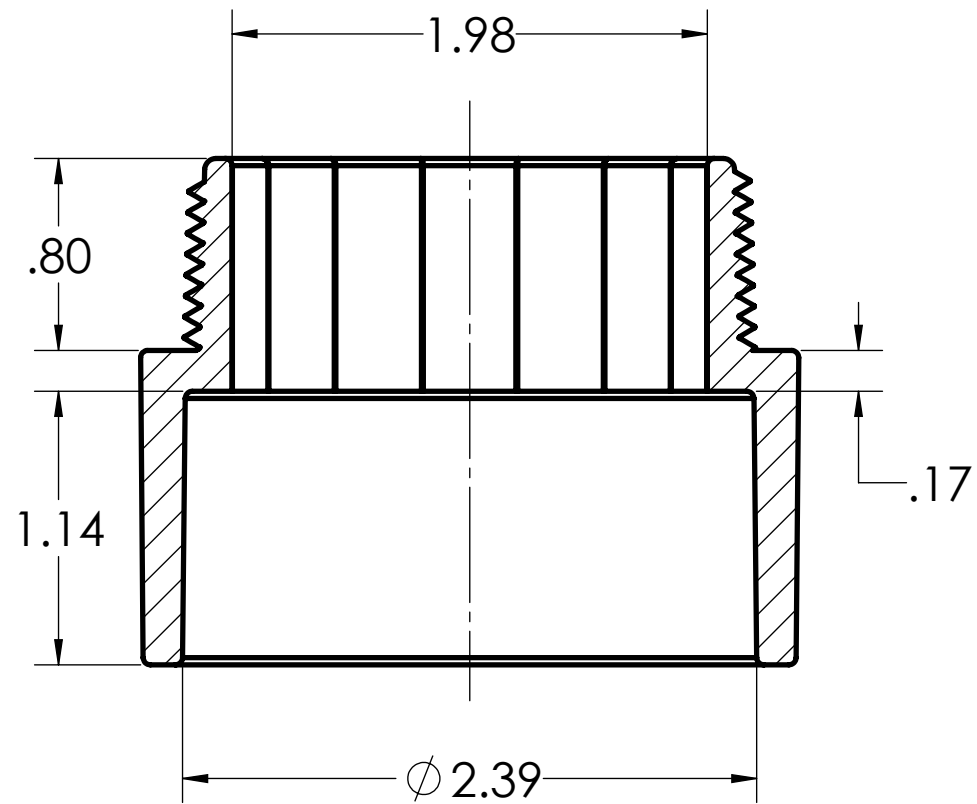

DIMENSIONS SHOWN ARE FOR REFERENCE AND ARE SUBJECT TO CHANGE WITHOUT NOTICE		
Kraloy, a Division of Multi Fittings Corp. under license		
PART DESCRIPTION TA20 2" PVC TERMINAL ADPT KRALOY		
PRODUCT CODE: 078089	UNIT: INCHES UNLESS DUAL DIMENSION: INCH [METRIC]	SCALE: NTS
DRAWN:	K.D.	