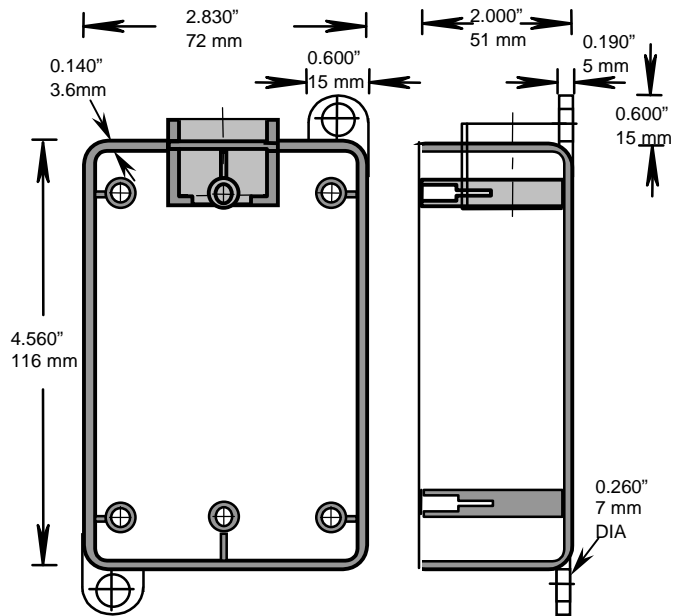

CSA, ULI

RIGID PVC CONDUIT FITTINGS - KRALOY

FSE SINGLE GANG BOXES

ISSUE DATE:
DATE D'EMISSION: 2004 01 15

SUPERCEDES:
REPLACE: 2003 11 15

4

PRODUCT CODE	PART NUMBER	VOLUME	
		(cubic in)	(cubic mm)
078229	FSE05	17.4	285.1
078230	FSE07	17.4	285.1
178062	FSE05	17.4	285.1
178063	FSE07	17.4	285.1

Filename: KRALOY-20.doc
Directory: \\Bersrvbdc\bergen\QC MANUAL
Template: C:\Documents and Settings\joelau\Application
Data\Microsoft\Templates\Normal.dot
Title: SOCKET DIMENSION
Subject:
Author: joe lau
Keywords:
Comments:
Creation Date: 1/2/2001 9:27 AM
Change Number: 9
Last Saved On: 1/19/2004 12:42 PM
Last Saved By: Joe Lau
Total Editing Time: 16 Minutes
Last Printed On: 8/8/2005 12:36 PM
As of Last Complete Printing
Number of Pages: 1
Number of Words: 29 (approx.)
Number of Characters: 167 (approx.)