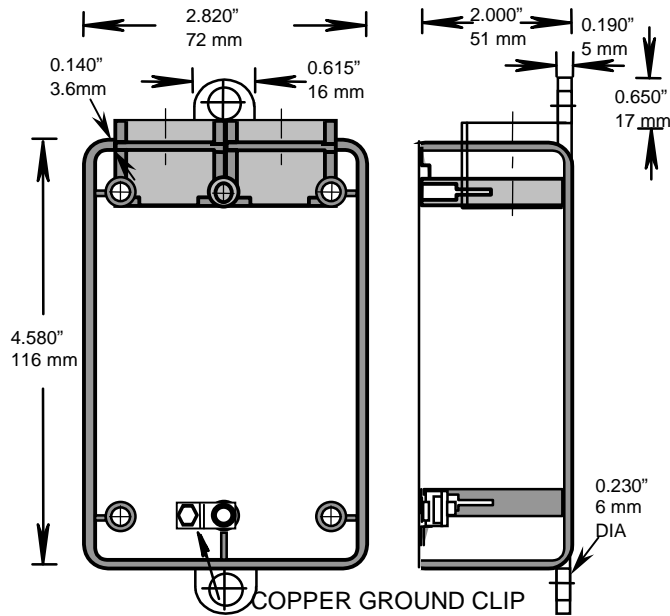

CSA, ULI

RIGID PVC CONDUIT FITTINGS - KRALOY

FSS SINGLE GANG BOXES

ISSUE DATE:
DATE D'EMISSION: 2004 04 30

SUPERCEDES:
REPLACE: 2000 07 20

2

PRODUCT CODE	PART NUMBER	VOLUME	
		(cubic in)	(cubic mm)
078232	FSS05	17.0	278.8
078233	FSS07	17.0	278.8
178128	FSS05	17.0	278.8
178129	FSS07	17.0	278.8

INSERTS AND GROUND CLIP

DESCRIPTION	PART NUMBER	SIZE	QUANTITY
REGULAR INSERT	072537	6-32	5
COLLAR INSERT	072536	6-32	1
SCREW(HEXHEAD COMB)WITH GROUND CLIP	072512	10-32 X 5/16	1

Filename: KRALOY-21.doc
Directory: \\Bersrvbdc\bergen\QC MANUAL
Template: C:\Documents and Settings\joelau\Application
Data\Microsoft\Templates\Normal.dot
Title: SOCKET DIMENSION
Subject:
Author: joe lau
Keywords:
Comments:
Creation Date: 1/2/2001 9:31 AM
Change Number: 4
Last Saved On: 4/14/2004 4:00 PM
Last Saved By: Joe Lau
Total Editing Time: 1 Minute
Last Printed On: 8/8/2005 12:35 PM
As of Last Complete Printing
Number of Pages: 1
Number of Words: 56 (approx.)
Number of Characters: 324 (approx.)