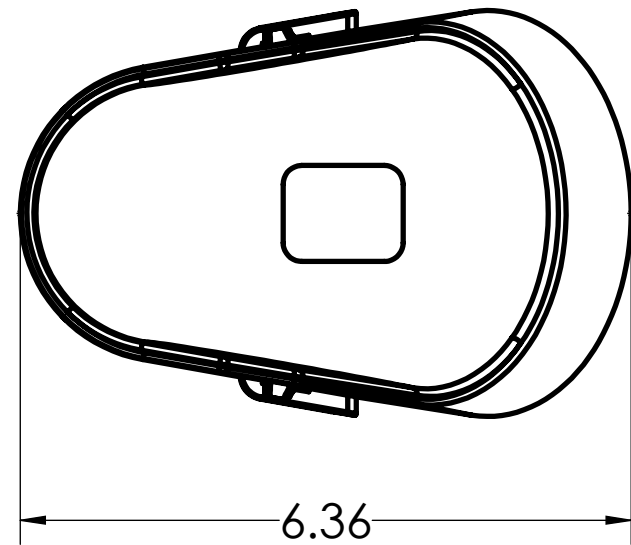

DIMENSIONS SHOWN ARE FOR REFERENCE AND ARE SUBJECT TO CHANGE WITHOUT NOTICE

IPEX Technologies Inc.

PART DESCRIPTION
EF35 2" PVC SERVICE ENTRANCE FITTING SCEPTER

<i>PRODUCT CODE:</i> 078307	<i>UNIT: INCHES UNLESS DUAL DIMENSION: INCH [METRIC]</i>	<i>SCALE:</i> NTS
--------------------------------	--	----------------------

DRAWN: S.I.

DIMENSIONS SHOWN ARE FOR REFERENCE AND ARE SUBJECT TO CHANGE WITHOUT NOTICE

IPEX Technologies Inc.

PART DESCRIPTION
EF35 2" PVC SERVICE ENTRANCE FITTING SCEPTER

PRODUCT CODE: 078307	UNIT: INCHES UNLESS DUAL DIMENSION: INCH [METRIC]	SCALE: NTS
-------------------------	--	---------------