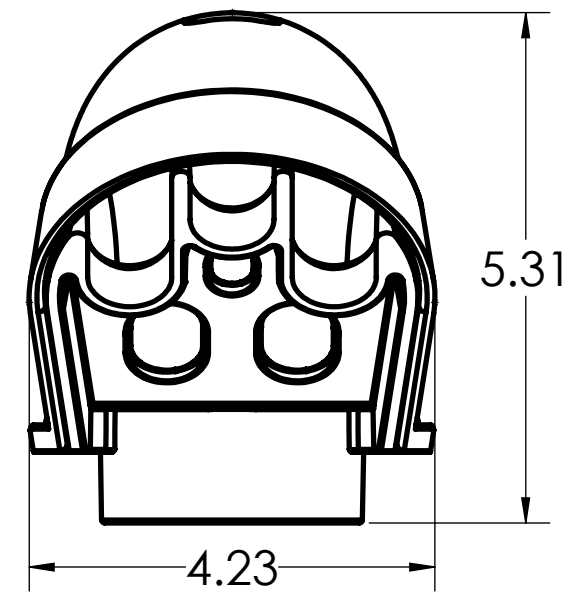

DIMENSIONS SHOWN ARE FOR REFERENCE AND ARE SUBJECT TO CHANGE WITHOUT NOTICE

IPEX Technologies Inc.

PART DESCRIPTION
EF35 2" PVC SERVICE ENTRANCE FITTING SCEPTER

<i>PRODUCT CODE:</i> 078307	<i>UNIT: INCHES UNLESS DUAL DIMENSION: INCH [METRIC]</i>	<i>SCALE:</i> NTS
--------------------------------	--	----------------------

DRAWN: S.I.

DIMENSIONS SHOWN ARE FOR REFERENCE AND ARE SUBJECT TO CHANGE WITHOUT NOTICE

IPEX Technologies Inc.

PART DESCRIPTION
EF35 2" PVC SERVICE ENTRANCE FITTING SCEPTER

PRODUCT CODE: 078307	UNIT: INCHES UNLESS DUAL DIMENSION: INCH [METRIC]	SCALE: NTS
-------------------------	--	---------------