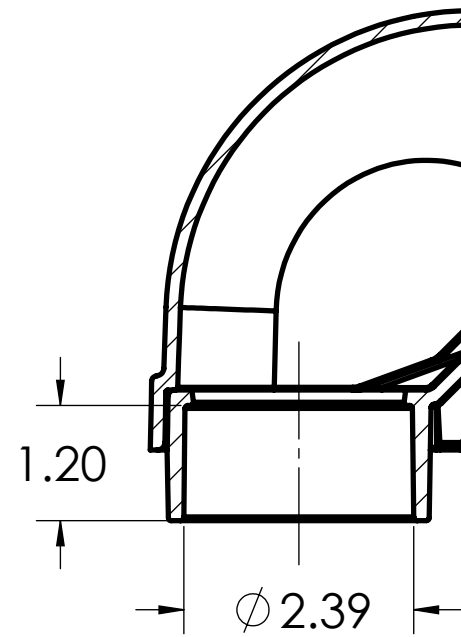

DIMENSIONS SHOWN ARE FOR REFERENCE AND ARE SUBJECT TO CHANGE WITHOUT NOTICE

IPEX Technologies Inc.

PART DESCRIPTION
EF35 2" PVC SERVICE ENTRANCE FITTING SCEPTER

<i>PRODUCT CODE:</i> 078307	<i>UNIT: INCHES UNLESS DUAL DIMENSION: INCH [METRIC]</i>	<i>SCALE:</i> NTS
--------------------------------	--	----------------------

DRAWN: S.I.

DIMENSIONS SHOWN ARE FOR REFERENCE AND ARE SUBJECT TO CHANGE WITHOUT NOTICE

IPEX Technologies Inc.

PART DESCRIPTION
EF35 2" PVC SERVICE ENTRANCE FITTING SCEPTER

PRODUCT CODE: 078307	UNIT: INCHES UNLESS DUAL DIMENSION: INCH [METRIC]	SCALE: NTS
-------------------------	--	---------------

DRAWN: S.I.