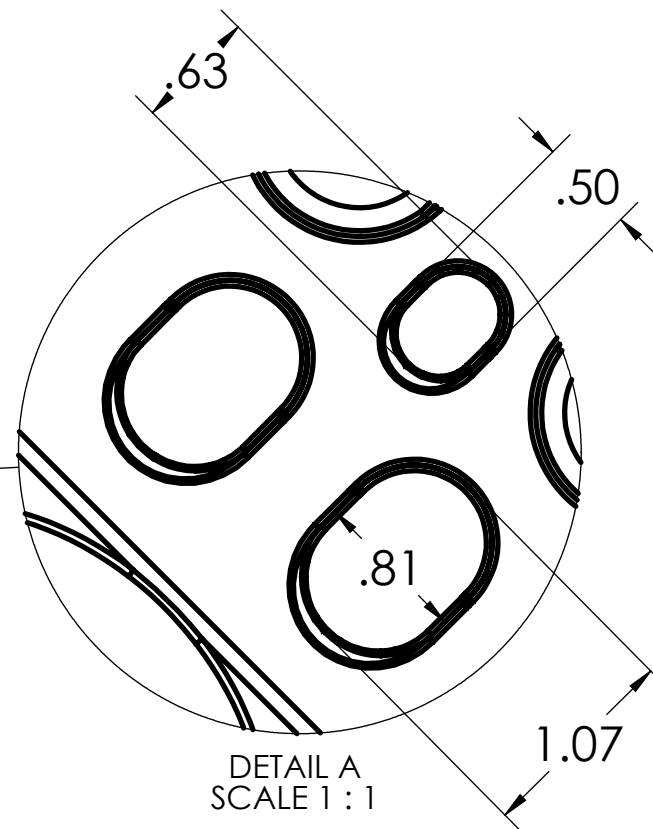

DIMENSIONS SHOWN ARE FOR REFERENCE AND ARE SUBJECT TO CHANGE WITHOUT NOTICE

IPEX Technologies Inc.

PART DESCRIPTION
EF35 2" PVC SERVICE ENTRANCE FITTING SCEPTER

<i>PRODUCT CODE:</i> 078307	<i>UNIT: INCHES UNLESS DUAL DIMENSION: INCH [METRIC]</i>	<i>SCALE:</i> NTS
--------------------------------	--	----------------------

DRAWN: S.I.

DIMENSIONS SHOWN ARE FOR REFERENCE AND ARE SUBJECT TO CHANGE WITHOUT NOTICE

IPEX Technologies Inc.

PART DESCRIPTION
EF35 2" PVC SERVICE ENTRANCE FITTING SCEPTER

PRODUCT CODE: 078307	UNIT: INCHES UNLESS DUAL DIMENSION: INCH [METRIC]	SCALE: NTS
-------------------------	--	---------------

DRAWN: S.I.