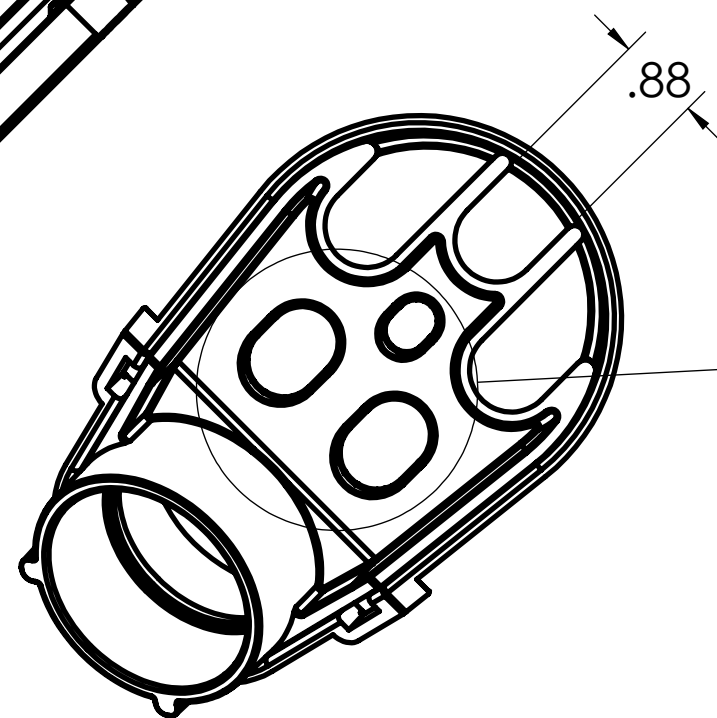

DIMENSIONS SHOWN ARE FOR REFERENCE AND ARE SUBJECT TO CHANGE WITHOUT NOTICE

IPEX Technologies Inc.

PART DESCRIPTION
EF35 2" PVC SERVICE ENTRANCE FITTING SCEPTER

<i>PRODUCT CODE:</i> 078307	<i>UNIT: INCHES UNLESS DUAL DIMENSION: INCH [METRIC]</i>	<i>SCALE:</i> NTS
--------------------------------	--	----------------------

DRAWN: S.I.

DIMENSIONS SHOWN ARE FOR REFERENCE AND ARE SUBJECT TO CHANGE WITHOUT NOTICE

IPEX Technologies Inc.

PART DESCRIPTION
EF35 2" PVC SERVICE ENTRANCE FITTING SCEPTER

PRODUCT CODE: 078307	UNIT: INCHES UNLESS DUAL DIMENSION: INCH [METRIC]	SCALE: NTS
-------------------------	--	---------------

DRAWN: S.I.