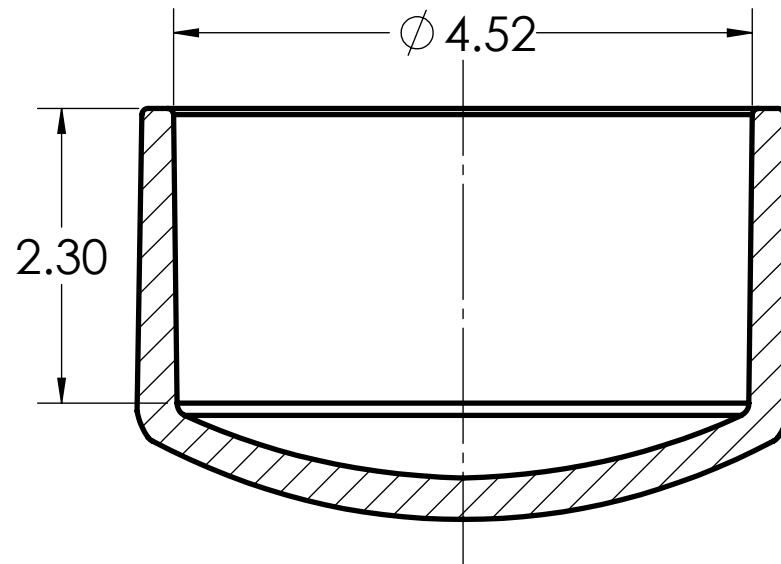

DIMENSIONS SHOWN ARE FOR REFERENCE AND ARE SUBJECT TO CHANGE WITHOUT NOTICE		
<b>Kraloy, a Division of Multi Fittings Corp.</b> under license		
PART DESCRIPTION EC40 4" PVC END CAP KRALOY		
PRODUCT CODE: 078323	UNIT: INCHES UNLESS DUAL DIMENSION: INCH [METRIC]	SCALE: NTS
DRAWN:	T.Q.	