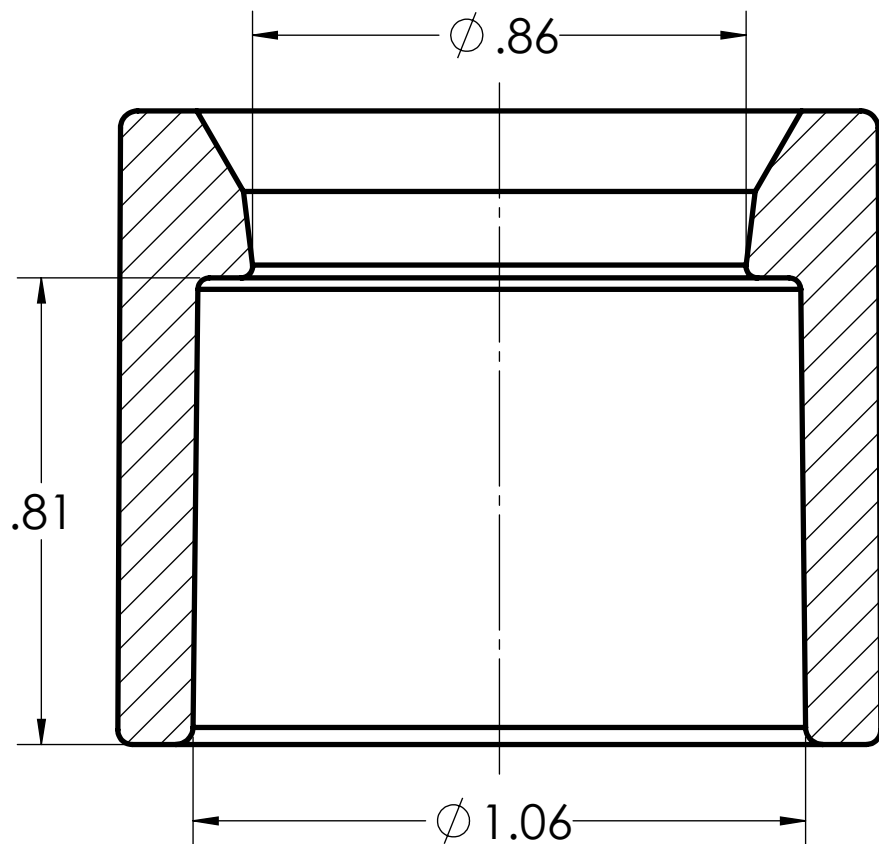

DIMENSIONS SHOWN ARE FOR REFERENCE AND ARE SUBJECT TO CHANGE WITHOUT NOTICE		
<b>Kraloy, a Division of Multi Fittings Corp.</b> under license		
PART DESCRIPTION MR1007 1"x3/4" PVC RED. BUSHING KRALOY		
PRODUCT CODE: 078355	UNIT: INCHES UNLESS DUAL DIMENSION: INCH [METRIC]	SCALE: NTS
DRAWN:	A.R.	