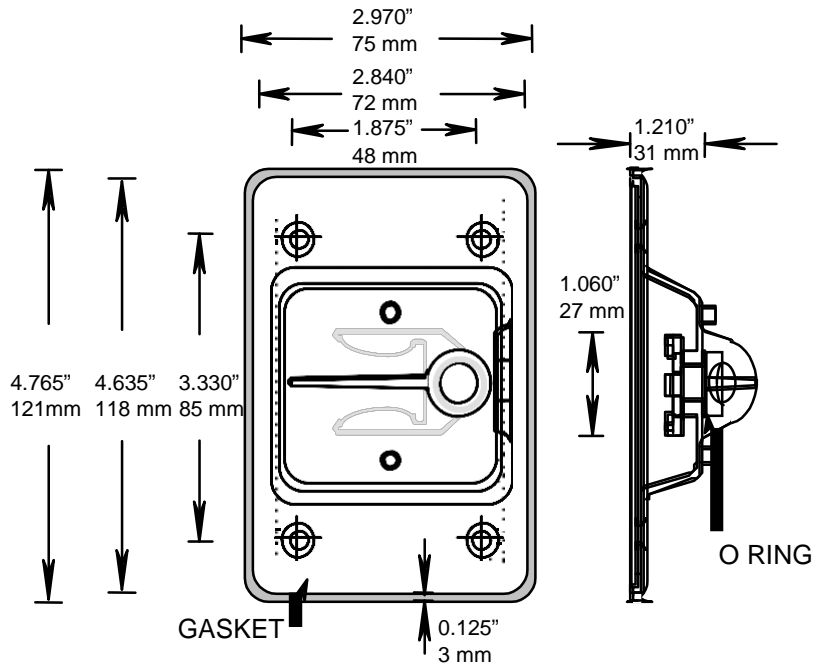

**RIGID PVC CONDUIT FITTINGS - KRALOY**

**ISSUE DATE:**  
**DATE D'EMISSION:** 2007 06 30

**VSC15/10 SINGLE GANG TOGGLE SWITCH  
 COVERS, 078900, 178141**

**SUPERCEDES:**  
**REPLACE:** 2004 04 30

PART DESCRIPTION	PART CODE	QUANTITY
SINGLE GANG GASKET	097982	1
6-32x1/2 PAN SLOT SCREW	072520	4
HANDLE FOR VSC15/10	097983	1
3/8" O-RING #12	072281	1

TOGGLE DIMENSIONS: Red Handle (L X W) = 2" X 1" (50.8mm X 25.4mm)  
 Raised Portion of Cover (L X W X D) = 4 3/4" X 2" X 1" (120.7mm X 50.8mm X 25.4mm)