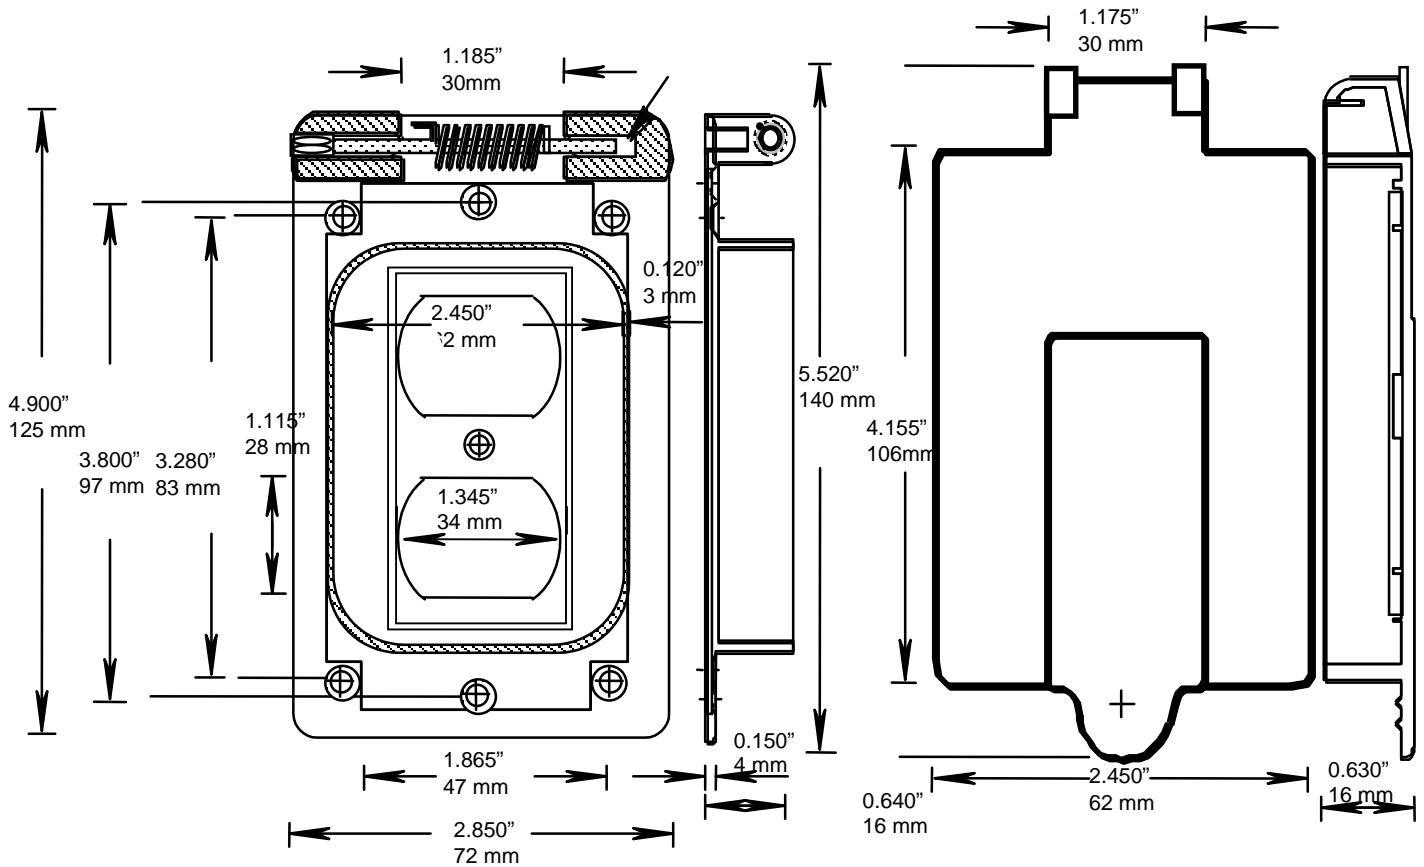

| PRODUCT CODE | PART NUMBER |
|--------------|-----------------|
| 078843 | WDR15/10 (WHT) |
| 078901 | WDR15/10 |
| 178049 | WDR15/10 (BULK) |

PARTS LIST:

072837 (1), W SERIES BASE GASKET

072836 (1), W SERIES COVER GASKET

172652 (4), 6-32 X 17/32 QUADREX SCREWS

072544 (1), BRASS HINGE PINS

072548 (1), TORSION SPRING

CSA, UL

RIGID PVC CONDUIT FITTINGS - KRALOY

WDR15/10 SINGLE GANG DUPLEX
RECEPTACLE COVERS

ISSUE DATE:

DATE D'EMISSION: 2007 06 30

SUPERCEDES:

REPLACE: 2002 01 15

| PRODUCT CODE | PART NUMBER |
|--------------|-----------------|
| 078843 | WDR15/10 (WHT) |
| 078901 | WDR15/10 |
| 178049 | WDR15/10 (BULK) |

PARTS LIST:

072837 (1), W SERIES BASE GASKET