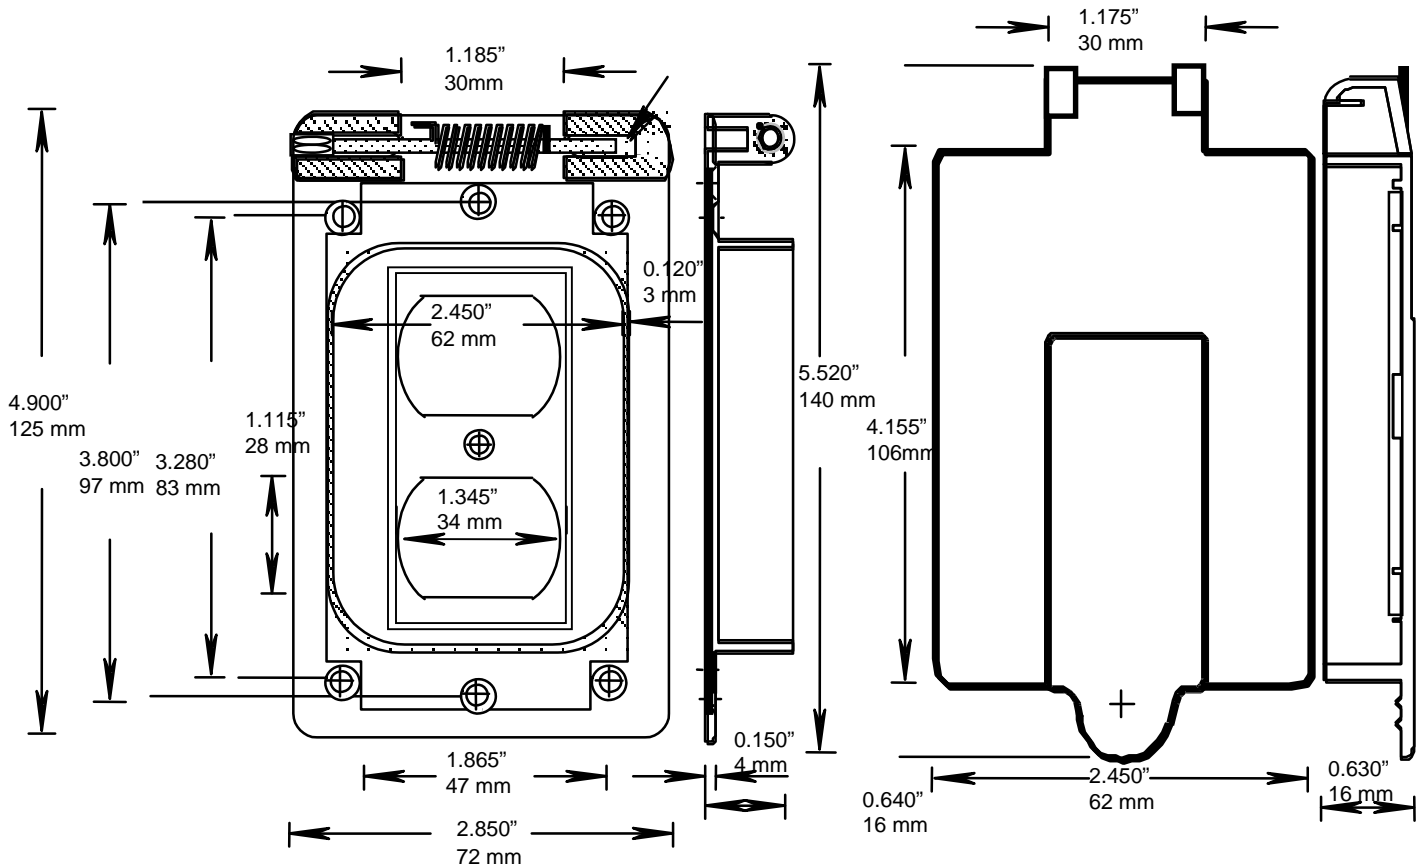

RIGID PVC CONDUIT FITTINGS - KRALOY

WDR15/10 SINGLE GANG DUPLEX
RECEPTACLE COVERS

ISSUE DATE:

DATE D'EMISSION: 2007 06 30

SUPERCEDES:

REPLACE: 2002 01 15

2

PRODUCT CODE	PART NUMBER
078843	WDR15/10 (WHT)
078901	WDR15/10
178049	WDR15/10 (BULK)

PARTS LIST:

- 072837 (1), W SERIES BASE GASKET
- 072836 (1), W SERIES COVER GASKET
- 172652 (4), 6-32 X 17/32 QUADREX SCREWS
- 072544 (1), BRASS HINGE PINS
- 072548 (1), TORSION SPRING

RIGID PVC CONDUIT FITTINGS - KRALOY

WDR15/10 SINGLE GANG DUPLEX
RECEPTACLE COVERS

ISSUE DATE:
DATE D'EMISSION: 2007 06 30

SUPERCEDES:
REPLACE: 2002 01 15

PRODUCT CODE	PART NUMBER
078843	WDR15/10 (WHT)
078901	WDR15/10
178049	WDR15/10 (BULK)

PARTS LIST:

- 072837 (1), W SERIES BASE GASKET
- 072836 (1), W SERIES COVER GASKET
- 172652 (4), 6-32 X 17/32 QUADREX SCREWS
- 072544 (1), BRASS HINGE PINS
- 072548 (1), TORSION SPRING