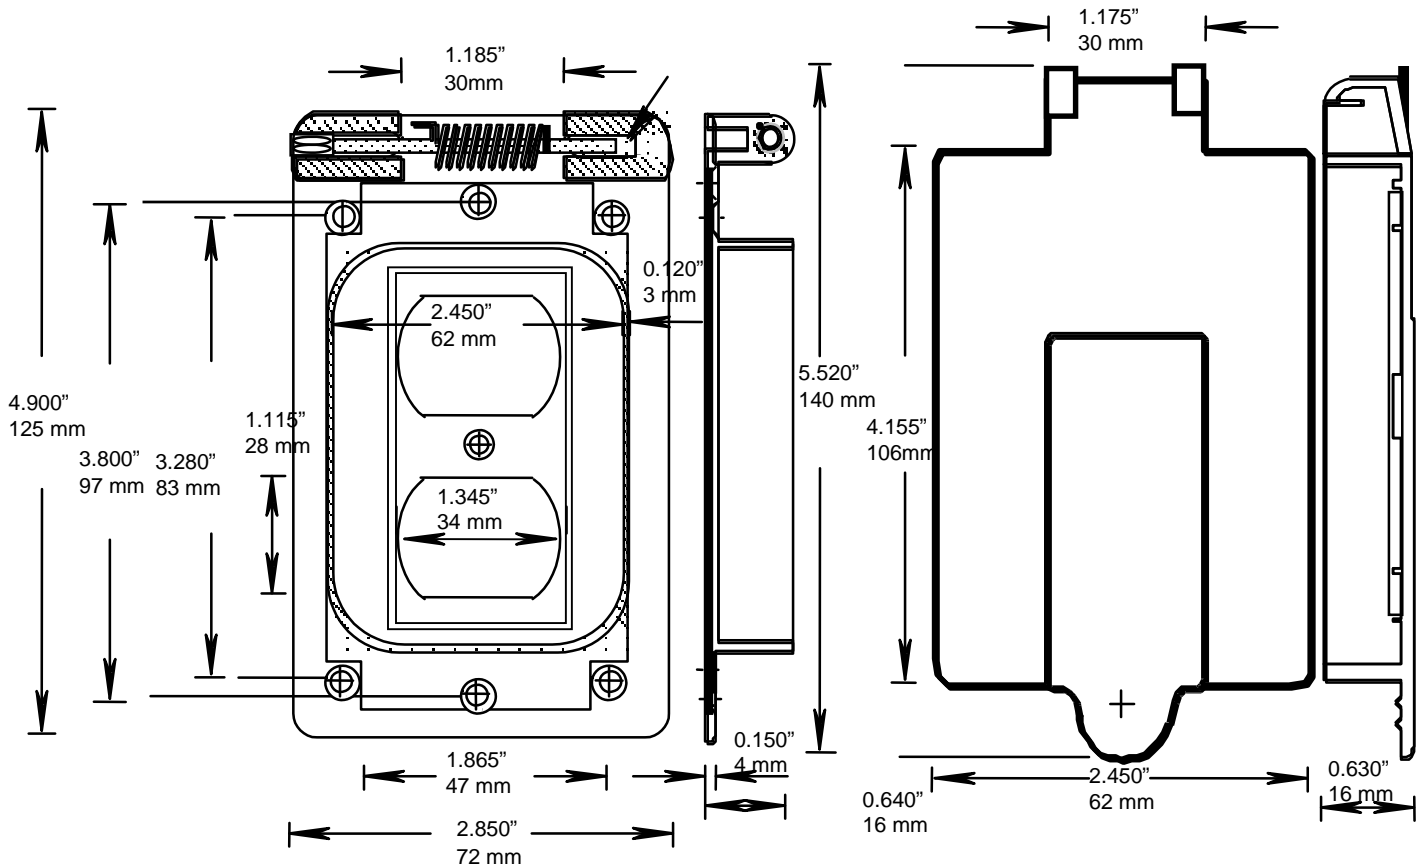

RIGID PVC CONDUIT FITTINGS - KRALOY

WDR15/10 SINGLE GANG DUPLEX
RECEPTACLE COVERS

ISSUE DATE:

DATE D'EMISSION: 2007 06 30

SUPERCEDES:

REPLACE: 2002 01 15

2

PRODUCT CODE	PART NUMBER
078843	WDR15/10 (WHT)
078901	WDR15/10
178049	WDR15/10 (BULK)

PARTS LIST:

- 072837 (1), W SERIES BASE GASKET
- 072836 (1), W SERIES COVER GASKET
- 172652 (4), 6-32 X 17/32 QUADREX SCREWS
- 072544 (1), BRASS HINGE PINS
- 072548 (1), TORSION SPRING

RIGID PVC CONDUIT FITTINGS - KRALOY

WDR15/10 SINGLE GANG DUPLEX
RECEPTACLE COVERS

ISSUE DATE:
DATE D'EMISSION: 2007 06 30

SUPERCEDES:
REPLACE: 2002 01 15

PRODUCT CODE	PART NUMBER
078843	WDR15/10 (WHT)
078901	WDR15/10
178049	WDR15/10 (BULK)

PARTS LIST:

- 072837 (1), W SERIES BASE GASKET
- 072836 (1), W SERIES COVER GASKET
- 172652 (4), 6-32 X 17/32 QUADREX SCREWS
- 072544 (1), BRASS HINGE PINS
- 072548 (1), TORSION SPRING