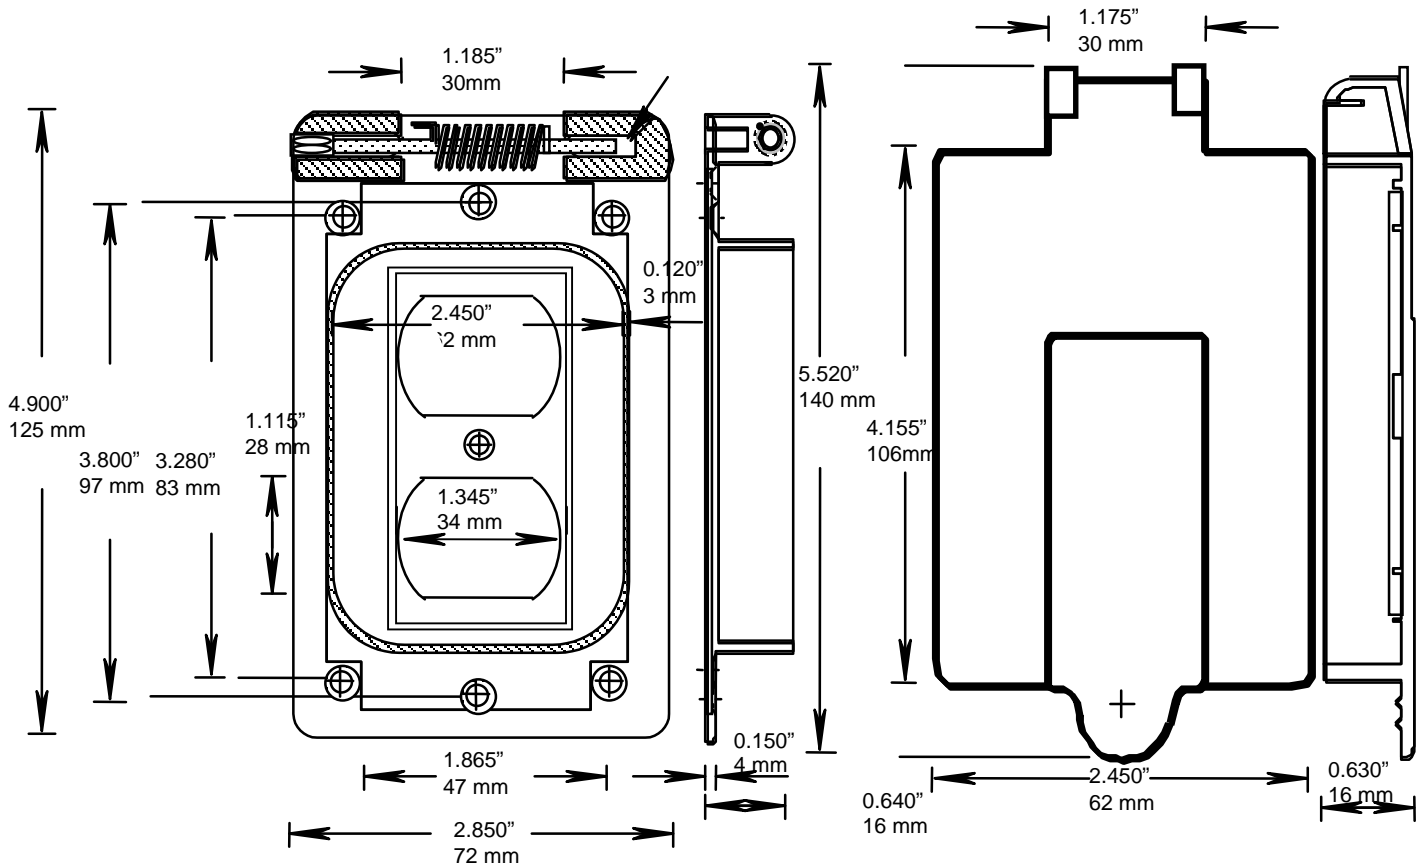

CSA, UL

RIGID PVC CONDUIT FITTINGS - KRALOY

WDR15/10 SINGLE GANG DUPLEX
RECEPTACLE COVERS

ISSUE DATE:

DATE D'EMISSION: 2007 06 30

SUPERCEDES:

REPLACE: 2002 01 15

2

| PRODUCT CODE | PART NUMBER |
|--------------|-----------------|
| 078843 | WDR15/10 (WHT) |
| 078901 | WDR15/10 |
| 178049 | WDR15/10 (BULK) |

PARTS LIST:

072837 (1), W SERIES BASE GASKET

072836 (1), W SERIES COVER GASKET

172652 (4), 6-32 X 17/32 QUADREX SCREWS

072544 (1), BRASS HINGE PINS

072548 (1), TORSION SPRING

CSA, UL

RIGID PVC CONDUIT FITTINGS - KRALOY

WDR15/10 SINGLE GANG DUPLEX
RECEPTACLE COVERS

ISSUE DATE:

DATE D'EMISSION: 2007 06 30

SUPERCEDES:

REPLACE: 2002 01 15

| PRODUCT CODE | PART NUMBER |
|--------------|-----------------|
| 078843 | WDR15/10 (WHT) |
| 078901 | WDR15/10 |
| 178049 | WDR15/10 (BULK) |

PARTS LIST:

072837 (1), W SERIES BASE GASKET