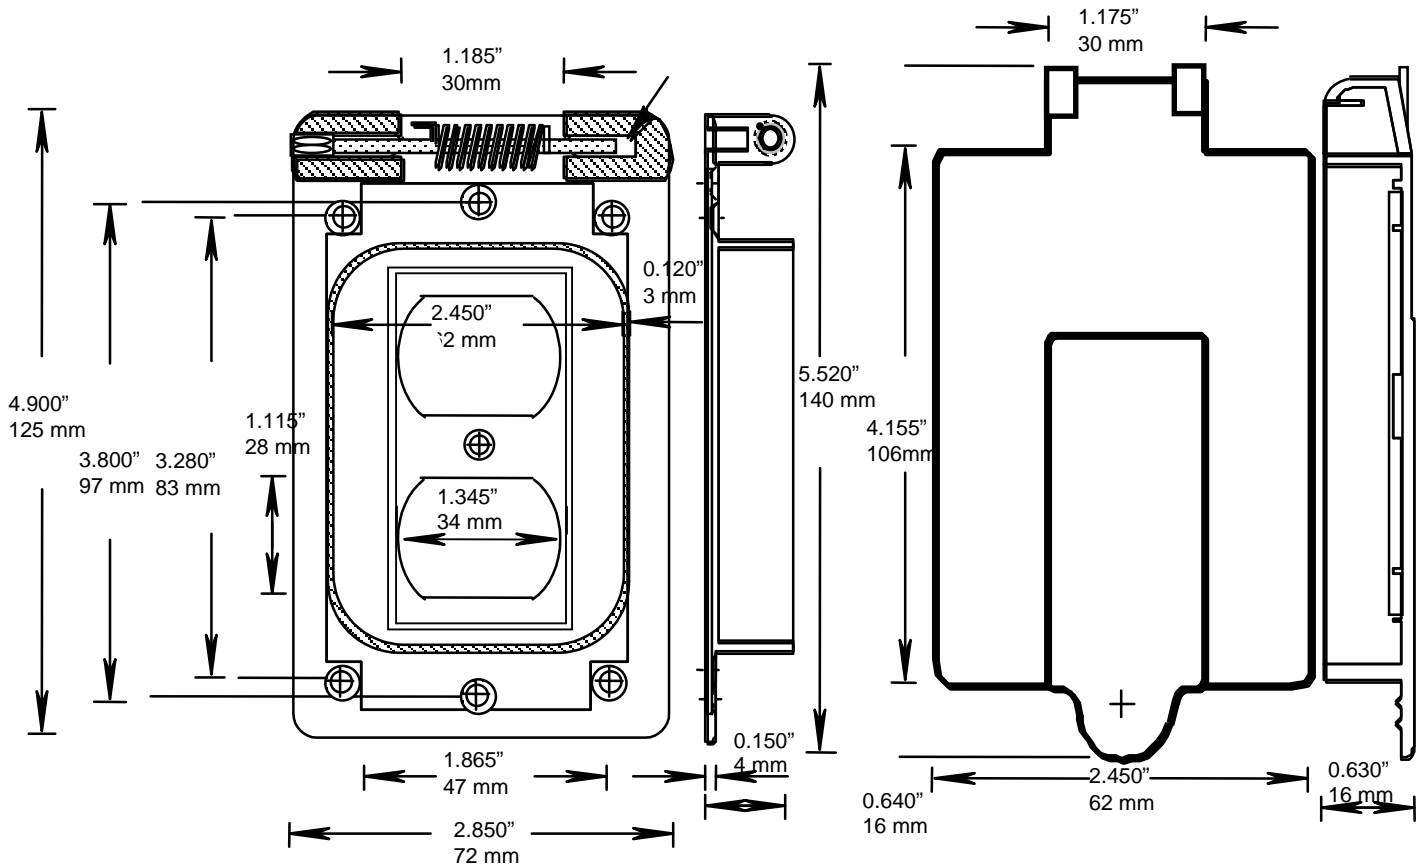

CSA, UL

RIGID PVC CONDUIT FITTINGS - KRALOY

WDR15/10 SINGLE GANG DUPLEX
RECEPTACLE COVERS

ISSUE DATE:

DATE D'EMISSION: 2007 06 30

SUPERCEDES:

REPLACE: 2002 01 15

2

PRODUCT CODE	PART NUMBER
078843	WDR15/10 (WHT)
078901	WDR15/10
178049	WDR15/10 (BULK)

PARTS LIST:

072837 (1), W SERIES BASE GASKET

072836 (1), W SERIES COVER GASKET

172652 (4), 6-32 X 17/32 QUADREX SCREWS

072544 (1), BRASS HINGE PINS

072548 (1), TORSION SPRING

CSA, UL

RIGID PVC CONDUIT FITTINGS - KRALOY

WDR15/10 SINGLE GANG DUPLEX
RECEPTACLE COVERS

ISSUE DATE:

DATE D'EMISSION: 2007 06 30

SUPERCEDES:

REPLACE: 2002 01 15

2

PRODUCT CODE	PART NUMBER
078843	WDR15/10 (WHT)
078901	WDR15/10
178049	WDR15/10 (BULK)

PARTS LIST:

072837 (1), W SERIES BASE GASKET

072836 (1), W SERIES COVER GASKET

172652 (4), 6-32 X 17/32 QUADREX SCREWS