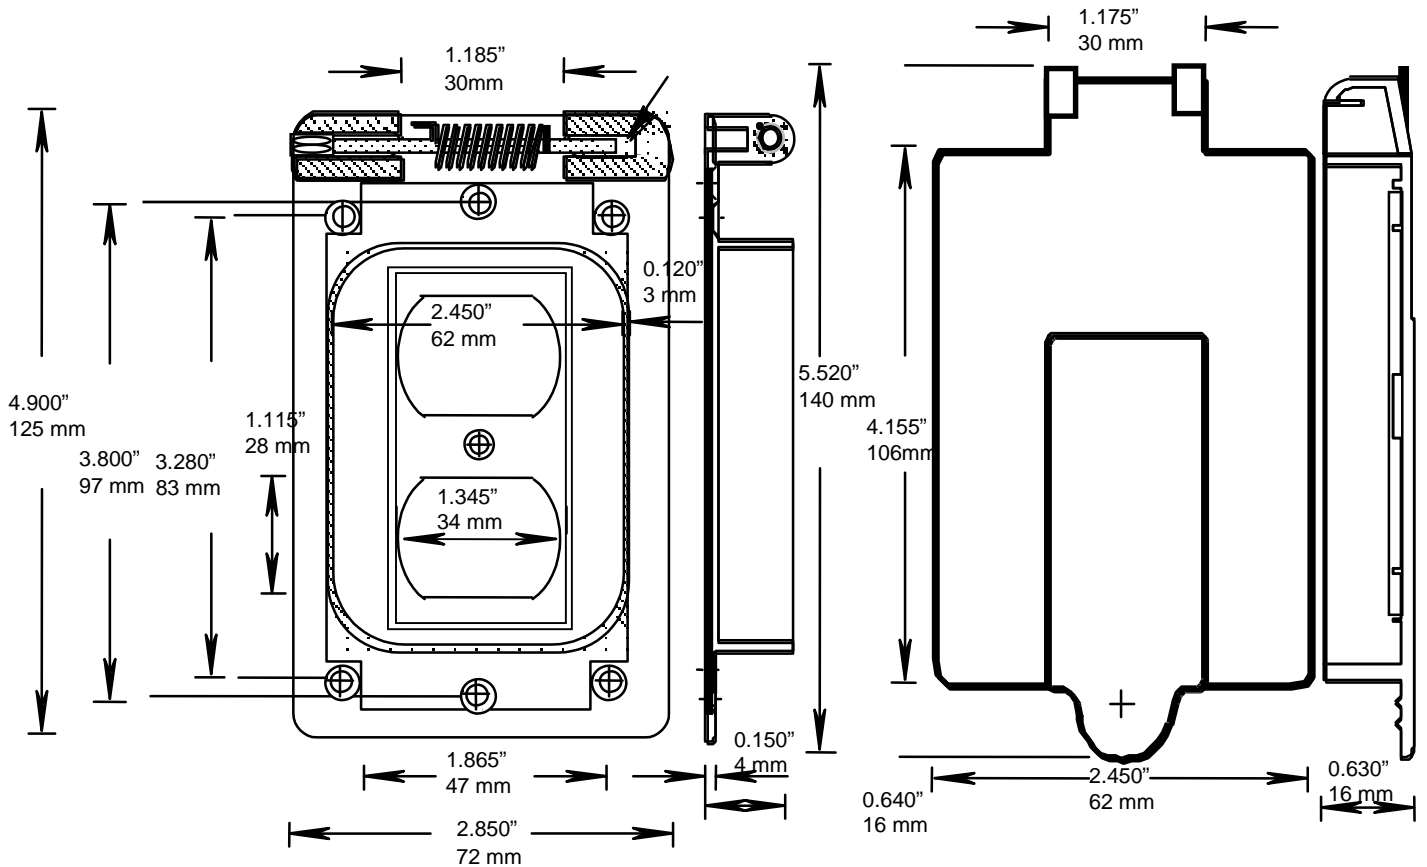

RIGID PVC CONDUIT FITTINGS - KRALOY

**WDR15/10 SINGLE GANG DUPLEX
RECEPTACLE COVERS**

ISSUE DATE:

DATE D'EMISSION: 2007 06 30

SUPERCEDES:

REPLACE: 2002 01 15

PRODUCT CODE	PART NUMBER
078843	WDR15/10 (WHT)
078901	WDR15/10
178049	WDR15/10 (BULK)

PARTS LIST:

- 072837 (1), W SERIES BASE GASKET
- 072836 (1), W SERIES COVER GASKET
- 172652 (4), 6-32 X 17/32 QUADREX SCREWS
- 072544 (1), BRASS HINGE PINS
- 072548 (1), TORSION SPRING