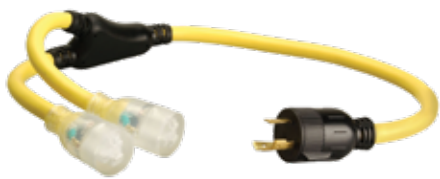

19158802

90208802

90218802