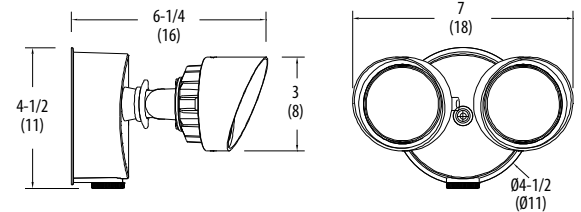

Removable aluminum visors allow for maximum brightness or “neighbor-friendly” shading.

See Lighting Facts labels for specific fixture performance.

INSTALLATION — Designed for wall- or eave-mounting to existing junction box (provided by others). Mount 6-10 feet high for optimum range and detection.

Outdoor General Purpose

OLF 2RH

LED SECURITY FLOODLIGHT

All dimensions are inches (centimeters) unless otherwise indicated.

ORDERING INFORMATION

For shortest lead times, configure product using standard options (shown in bold).