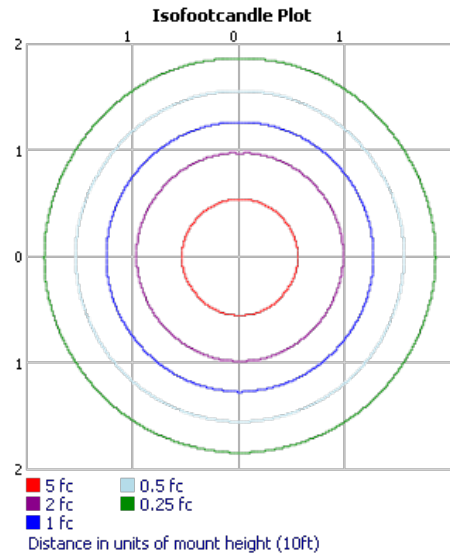

OLF Outdoor LED Motion Security Floodlight

PHOTOMETRICS

To see complete photometric reports or download .ies files for this product, visit www.lithonia.com

OLF

Lithonia Lighting

LED lighting facts®
A Program of the U.S. DOE

Light Output (Lumens)	2159
Watts	25.31
Lumens per Watt (Efficacy)	85.3

Color Accuracy Color Rendering Index (CRI)	70

Light Color
Correlated Color Temperature (CCT) **4000 (Bright White)**

2700K 3000K 4500K 6500K

All results are according to IESNA LM-79-2008: Approved Method for the Electrical and Photometric Testing of Solid-State Lighting. The U.S. Department of Energy (DOE) verifies product test data and results.

Visit www.lightingfacts.com for the Label Reference Guide.

Registration Number: NJSM-Z188GO (6/10/2015)
Model Number: OLF 2RH 40K 120 XX
Type: Luminaire - Other