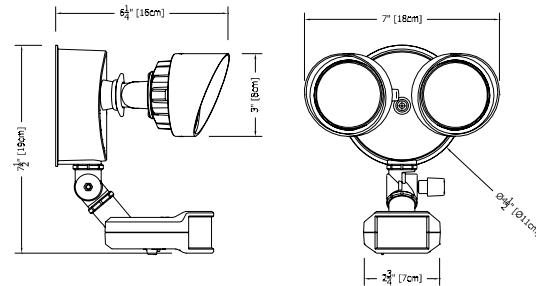

# OLF

LED MOTION SECURITY FLOODLIGHT

All dimensions are inches (centimeters) unless otherwise indicated.