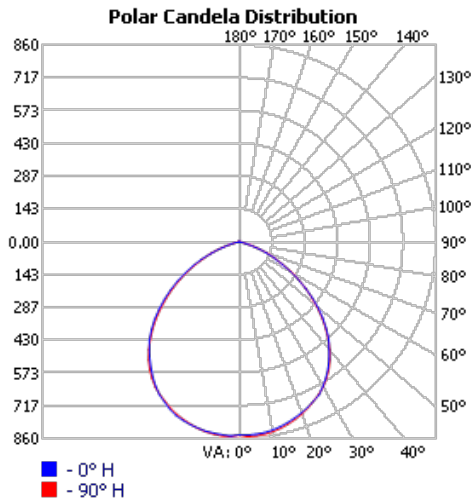

OLF Outdoor LED Motion Security Floodlight

PHOTOMETRICS

To see complete photometric reports or download .ies files for this product, visit www.lithonia.com

OLF

Lithonia Lighting

LED lighting facts®
A Program of the U.S. DOE

Light Output (Lumens)	2159
Watts	25.31
Lumens per Watt (Efficacy)	85.3

Color Accuracy Color Rendering Index (CRI)	70

Light Color
Correlated Color Temperature (CCT) **4000 (Bright White)**

2700K 3000K 4500K 6500K

All results are according to IESNA LM-79-2008: Approved Method for the Electrical and Photometric Testing of Solid-State Lighting. The U.S. Department of Energy (DOE) verifies product test data and results.

Visit www.lightingfacts.com for the Label Reference Guide.

Registration Number: NJSM-Z188GO (6/10/2015)
Model Number: OLF 2RH 40K 120 XX
Type: Luminaire - Other