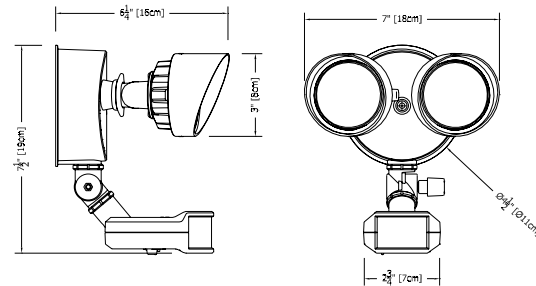

**CONSTRUCTION** — Rugged cast-aluminum, corrosion-resistant rear housing and lamp heads thermally isolate the LEDs and driver promoting long life.

OMS1000 motion detection head with 180-degree detection and up to 70-ft. forward motion detection.

# OLF

LED MOTION SECURITY FLOODLIGHT

All dimensions are inches (centimeters) unless otherwise indicated.