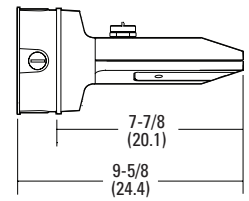

Note: Specifications subject to change without notice.

Catalog Number
Notes
Type

Outdoor General Purpose

OLW14

LED WALL PACK

All dimensions are inches (centimeters) unless otherwise indicated.

ORDERING INFORMATION