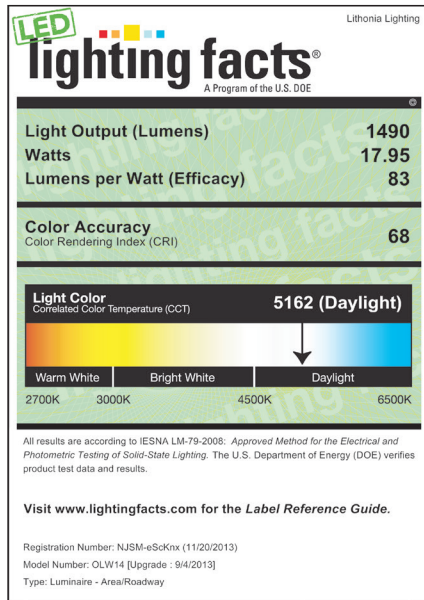

PHOTOMETRIC DIAGRAMS

Full photometric data report available within 2 weeks from request. Consult factory. Tested in accordance with IESNA LM-79 and LM-80 standards.