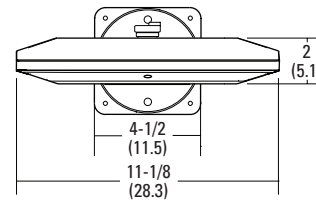

Note: Specifications subject to change without notice.

Catalog Number
Notes
Type

Outdoor General Purpose

OLW14

LED WALL PACK

All dimensions are inches (centimeters) unless otherwise indicated.

ORDERING INFORMATION