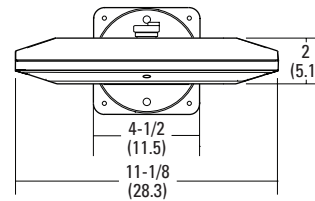

Note: Specifications subject to change without notice.

Catalog Number
Notes
Type

Outdoor General Purpose

OLW14

LED WALL PACK

All dimensions are inches (centimeters) unless otherwise indicated.

ORDERING INFORMATION