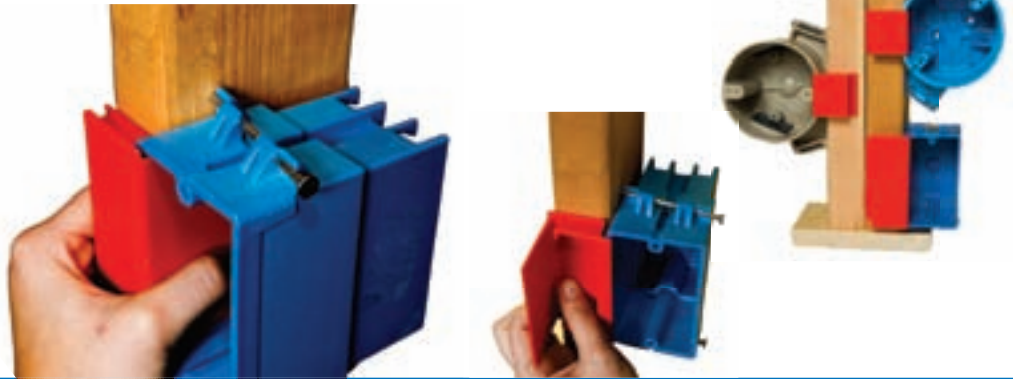

# RBI Receptacle Box Installer

The Simple Tool that does a BIG job!

**NEW**

*Features:*

- Easy to use. Speeds up installation time and productivity.
- This reusable tool sets all your receptacle boxes perfectly the first time every time.
- The "quick check" feature will let you know immediately if the box is placed correctly.
- Can be used with many different styles of receptacle boxes; both wall and ceiling. Even works on double and triple studs and beams.
- Available in 5/8" and 1/2" sizes and in 3 styles.

# PULLING PARTNER

Your "Racky Yanker!"

**NEW**

*Features*

- Pull small wire with just one person
- Guide wire and cable through boxes, fixtures, panels, connectors, and more.
- Stops wire from touching metal edges
- Available in 1/2", 3/4", and 1" sizes

- Easy to use. Speeds up installation time and productivity.
- This reusable tool sets all your receptacle boxes perfectly the first time every time.
- The "quick check" feature will let you know immediately if the box is placed correctly.
- Can be used with many different styles of receptacle boxes; both wall and ceiling. Even works on double and triple studs and beams.
- Available in 5/8" and 1/2" sizes and in 3 styles.

### Standard Model

*Features:*

- Size: 15" x 15"
- Handles up to 500 lbs reels
- Works with wooden and plastic reels