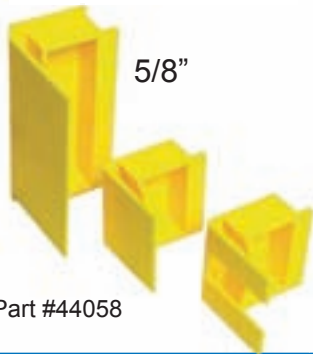

### Deluxe Model

*Features:*

- Size: 21.5" x 21.5"
- Handles up to 1500 lbs reels
- Made of 3/8" thick alluminum alloy
- Built to handle anything

Standard #11931  
Deluxe #11932

Ever had a jack-stand kick out on you? An accident like that can lose you a lot of time, and towing a clunky reel trailer behind your vehicle is no faster! Why risk it? Simply attach the Tug-Wise to the base of your reel and be ready to pull cable instantly.

# RBI Receptacle Box Installer

The Simple Tool that does a BIG job!

**NEW**

1/2"

Part #44050

5/8"

Part #44058

*Features:*

- Easy to use. Speeds up installation time and productivity.
- This reusable tool sets all your receptacle boxes perfectly the first time every time.
- The "quick check" feature will let you know immediately if the box is placed correctly.
- Can be used with many different styles of receptacle boxes; both wall and ceiling. Even works on double and triple studs and beams.
- Available in 5/8" and 1/2" sizes and in 3 styles.