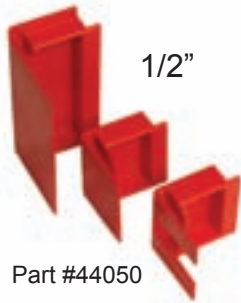

# RBI Receptacle Box Installer

The Simple Tool that does a BIG job!

**NEW**

*Features:*

- Easy to use. Speeds up installation time and productivity.
- This reusable tool sets all your receptacle boxes perfectly the first time every time.
- The "quick check" feature will let you know immediately if the box is placed correctly.
- Can be used with many different styles of receptacle boxes; both wall and ceiling. Even works on double and triple studs and beams.
- Available in 5/8" and 1/2" sizes and in 3 styles.

### Standard Model

*Features:*

- Size: 15" x 15"
- Handles up to 500 lbs reels
- Works with wooden and plastic reels