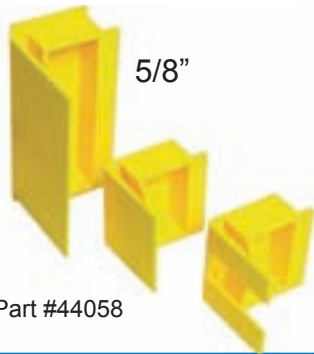

# RBI Receptacle Box Installer

The Simple Tool that does a BIG job!

**NEW**

*Features:*

- Easy to use. Speeds up installation time and productivity.
- This reusable tool sets all your receptacle boxes perfectly the first time every time.
- The "quick check" feature will let you know immediately if the box is placed correctly.
- Can be used with many different styles of receptacle boxes; both wall and ceiling. Even works on double and triple studs and beams.
- Available in 5/8" and 1/2" sizes and in 3 styles.

### Standard Model

*Features:*

- Size: 15" x 15"
- Handles up to 500 lbs reels
- Works with wooden and plastic reels