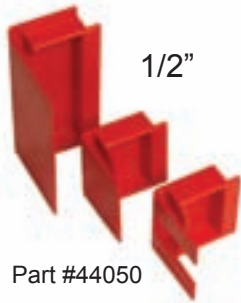

### Deluxe Model

*Features:*

- Size: 21.5" x 21.5"
- Handles up to 1500 lbs reels
- Made of 3/8" thick alluminum alloy
- Built to handle anything

Standard #11931  
Deluxe #11932

Ever had a jack-stand kick out on you? An accident like that can lose you a lot of time, and towing a clunky reel trailer behind your vehicle is no faster! Why risk it? Simply attach the Tug-Wise to the base of your reel and be ready to pull cable instantly.

# RBI Receptacle Box Installer

The Simple Tool that does a BIG job!

**NEW**

1/2"

Part #44050

5/8"

Part #44058

*Features:*

- Easy to use. Speeds up installation time and productivity.
- This reusable tool sets all your receptacle boxes perfectly the first time every time.
- The "quick check" feature will let you know immediately if the box is placed correctly.
- Can be used with many different styles of receptacle boxes; both wall and ceiling. Even works on double and triple studs and beams.
- Available in 5/8" and 1/2" sizes and in 3 styles.