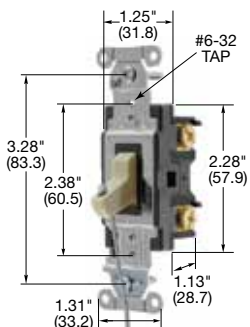

1221I

Hubbell-PRO Heavy Duty Industrial Series, 20A, 120/277V AC

Description	Toggle Color	Single Pole	Double Pole	Three Way	Four Way
Toggle, back and side wired.	Almond	1221AL	1222AL	1223AL	1224AL
	Black	1221BK	1222BK	1223BK	1224BK
	Brown	1221B	1222B	1223B	1224B
	Gray	1221GY	1222GY	1223GY	1224GY
	Ivory	1221I	1222I	1223I	1224I
	Light Almond	1221LA	1222LA	1223LA	1224LA
	Red	1221R	1222R	1223R	1224R
	White	1221W	1222W	1223W	1224W

1221PWI

Hubbell-PRO Pre-Wired/Leaded Heavy Duty Industrial Series, 20A, 120/277V AC - 8 Inch #12 AWG THHN

Description	Toggle Color	Single Pole	Double Pole	Three Way	Four Way
Toggle, Pre-wired leads.	Almond	1221PWAL	1222PWAL	1223PWAL	1224PWAL
	Black	1221PWBK	1222PWBK	1223PWBK	1224PWBK
	Brown	1221PWB	1222PWB	1223PWB	1224PWB
	Gray	1221PWGY	1222PWGY	1223PWGY	1224PWGY
	Ivory	1221PWI	1222PWI	1223PWI	1224PWI
	Light Almond	1221PWLA	1222PWLA	1223PWLA	1224PWLA
	Red	1221PWR	1222PWR	1223PWR	1224PWR
	White	1221PWW	1222PWW	1223PWW	1224PWW

HBL1221IHCS

Hubbell-PRO Hospital Call Switch with Lanyard, 20A, 120/277V AC

Description	Toggle Color	Single Pole	Double Pole	Three Way	Four Way
Toggle, back and side wired.	Gray	HBL1221GHCS	—	—	—
	Ivory	HBL1221IHCS	—	—	—
	White	HBL1221WHCS	—	—	—

Note: See page D-15 for accessories and page D-16 for wallplates.
See page D-22 for technical information.

Dimensions in Inches (mm)

HP Conversion Chart

	120V	208V	240V	277V AC
15A	.5HP	1.5HP	2HP	2HP
20A	1HP	2HP	2HP	2HP