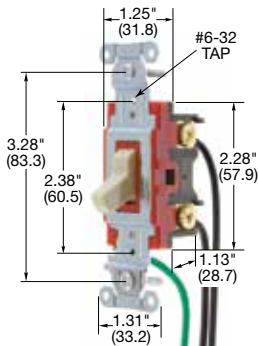

1221I

Hubbell-PRO Heavy Duty Industrial Series, 20A, 120/277V AC

Description	Toggle Color	Single Pole	Double Pole	Three Way	Four Way
Toggle, back and side wired.	Almond	1221AL	1222AL	1223AL	1224AL
	Black	1221BK	1222BK	1223BK	1224BK
	Brown	1221B	1222B	1223B	1224B
	Gray	1221GY	1222GY	1223GY	1224GY
	Ivory	1221I	1222I	1223I	1224I
	Light Almond	1221LA	1222LA	1223LA	1224LA
	Red	1221R	1222R	1223R	1224R
	White	1221W	1222W	1223W	1224W

1221PWI

Hubbell-PRO Pre-Wired/Leaded Heavy Duty Industrial Series, 20A, 120/277V AC - 8 Inch #12 AWG THHN

Description	Toggle Color	Single Pole	Double Pole	Three Way	Four Way
Toggle, Pre-wired leads.	Almond	1221PWAL	1222PWAL	1223PWAL	1224PWAL
	Black	1221PWBK	1222PWBK	1223PWBK	1224PWBK
	Brown	1221PWB	1222PWB	1223PWB	1224PWB
	Gray	1221PWGY	1222PWGY	1223PWGY	1224PWGY
	Ivory	1221PWI	1222PWI	1223PWI	1224PWI
	Light Almond	1221PWLA	1222PWLA	1223PWLA	1224PWLA
	Red	1221PWR	1222PWR	1223PWR	1224PWR
	White	1221PWW	1222PWW	1223PWW	1224PWW

HBL1221IHCS

Hubbell-PRO Hospital Call Switch with Lanyard, 20A, 120/277V AC

Description	Toggle Color	Single Pole	Double Pole	Three Way	Four Way
Toggle, back and side wired.	Gray	HBL1221GHCS	—	—	—
	Ivory	HBL1221IHCS	—	—	—
	White	HBL1221WHCS	—	—	—

Note: See page D-15 for accessories and page D-16 for wallplates.
See page D-22 for technical information.

Dimensions in Inches (mm)

HP Conversion Chart

	120V	208V	240V	277V AC
15A	.5HP	1.5HP	2HP	2HP
20A	1HP	2HP	2HP	2HP