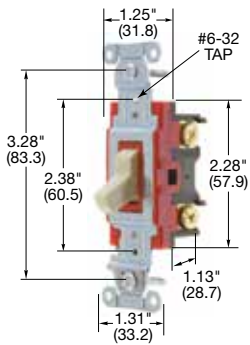

1201BK

Hubbell-PRO Heavy Duty Industrial Series, 15A, 120/277V AC

Description	Toggle Color	Single Pole	Double Pole	Three Way	Four Way
Toggle, back and side wired.	Almond	1201AL	—	1203AL	—
	Black	1201BK	—	1203BK	—
	Brown	1201B	—	1203B	—
	Gray	1201GY	—	1203GY	—
	Ivory	1201I	—	1203I	—
	Light Almond	1201LA	—	1203LA	—
	White	1201W	—	1203W	—

1221I

Hubbell-PRO Heavy Duty Industrial Series, 20A, 120/277V AC

Description	Toggle Color	Single Pole	Double Pole	Three Way	Four Way
Toggle, back and side wired.	Almond	1221AL	1222AL	1223AL	1224AL
	Black	1221BK	1222BK	1223BK	1224BK
	Brown	1221B	1222B	1223B	1224B
	Gray	1221GY	1222GY	1223GY	1224GY
	Ivory	1221I	1222I	1223I	1224I
	Light Almond	1221LA	1222LA	1223LA	1224LA
	Red	1221R	1222R	1223R	1224R
	White	1221W	1222W	1223W	1224W

1221PWI

Hubbell-PRO Pre-Wired/Leaded Heavy Duty Industrial Series, 20A, 120/277V AC - 8 Inch #12 AWG THHN

Description	Toggle Color	Single Pole	Double Pole	Three Way	Four Way
Toggle, Pre-wired leads.	Almond	1221PWAL	1222PWAL	1223PWAL	1224PWAL
	Black	1221PWBK	1222PWBK	1223PWBK	1224PWBK
	Brown	1221PWB	1222PWB	1223PWB	1224PWB
	Gray	1221PWGY	1222PWGY	1223PWGY	1224PWGY
	Ivory	1221PWI	1222PWI	1223PWI	1224PWI
	Light Almond	1221PWLA	1222PWLA	1223PWLA	1224PWLA
	Red	1221PWR	1222PWR	1223PWR	1224PWR
	White	1221PWW	1222PWW	1223PWW	1224PWW

HBL1221IHCS

Hubbell-PRO Hospital Call Switch with Lanyard, 20A, 120/277V AC

Description	Toggle Color	Single Pole	Double Pole	Three Way	Four Way
Toggle, back and side wired.	Gray	HBL1221GHCS	—	—	—
	Ivory	HBL1221IHCS	—	—	—
	White	HBL1221WHCS	—	—	—