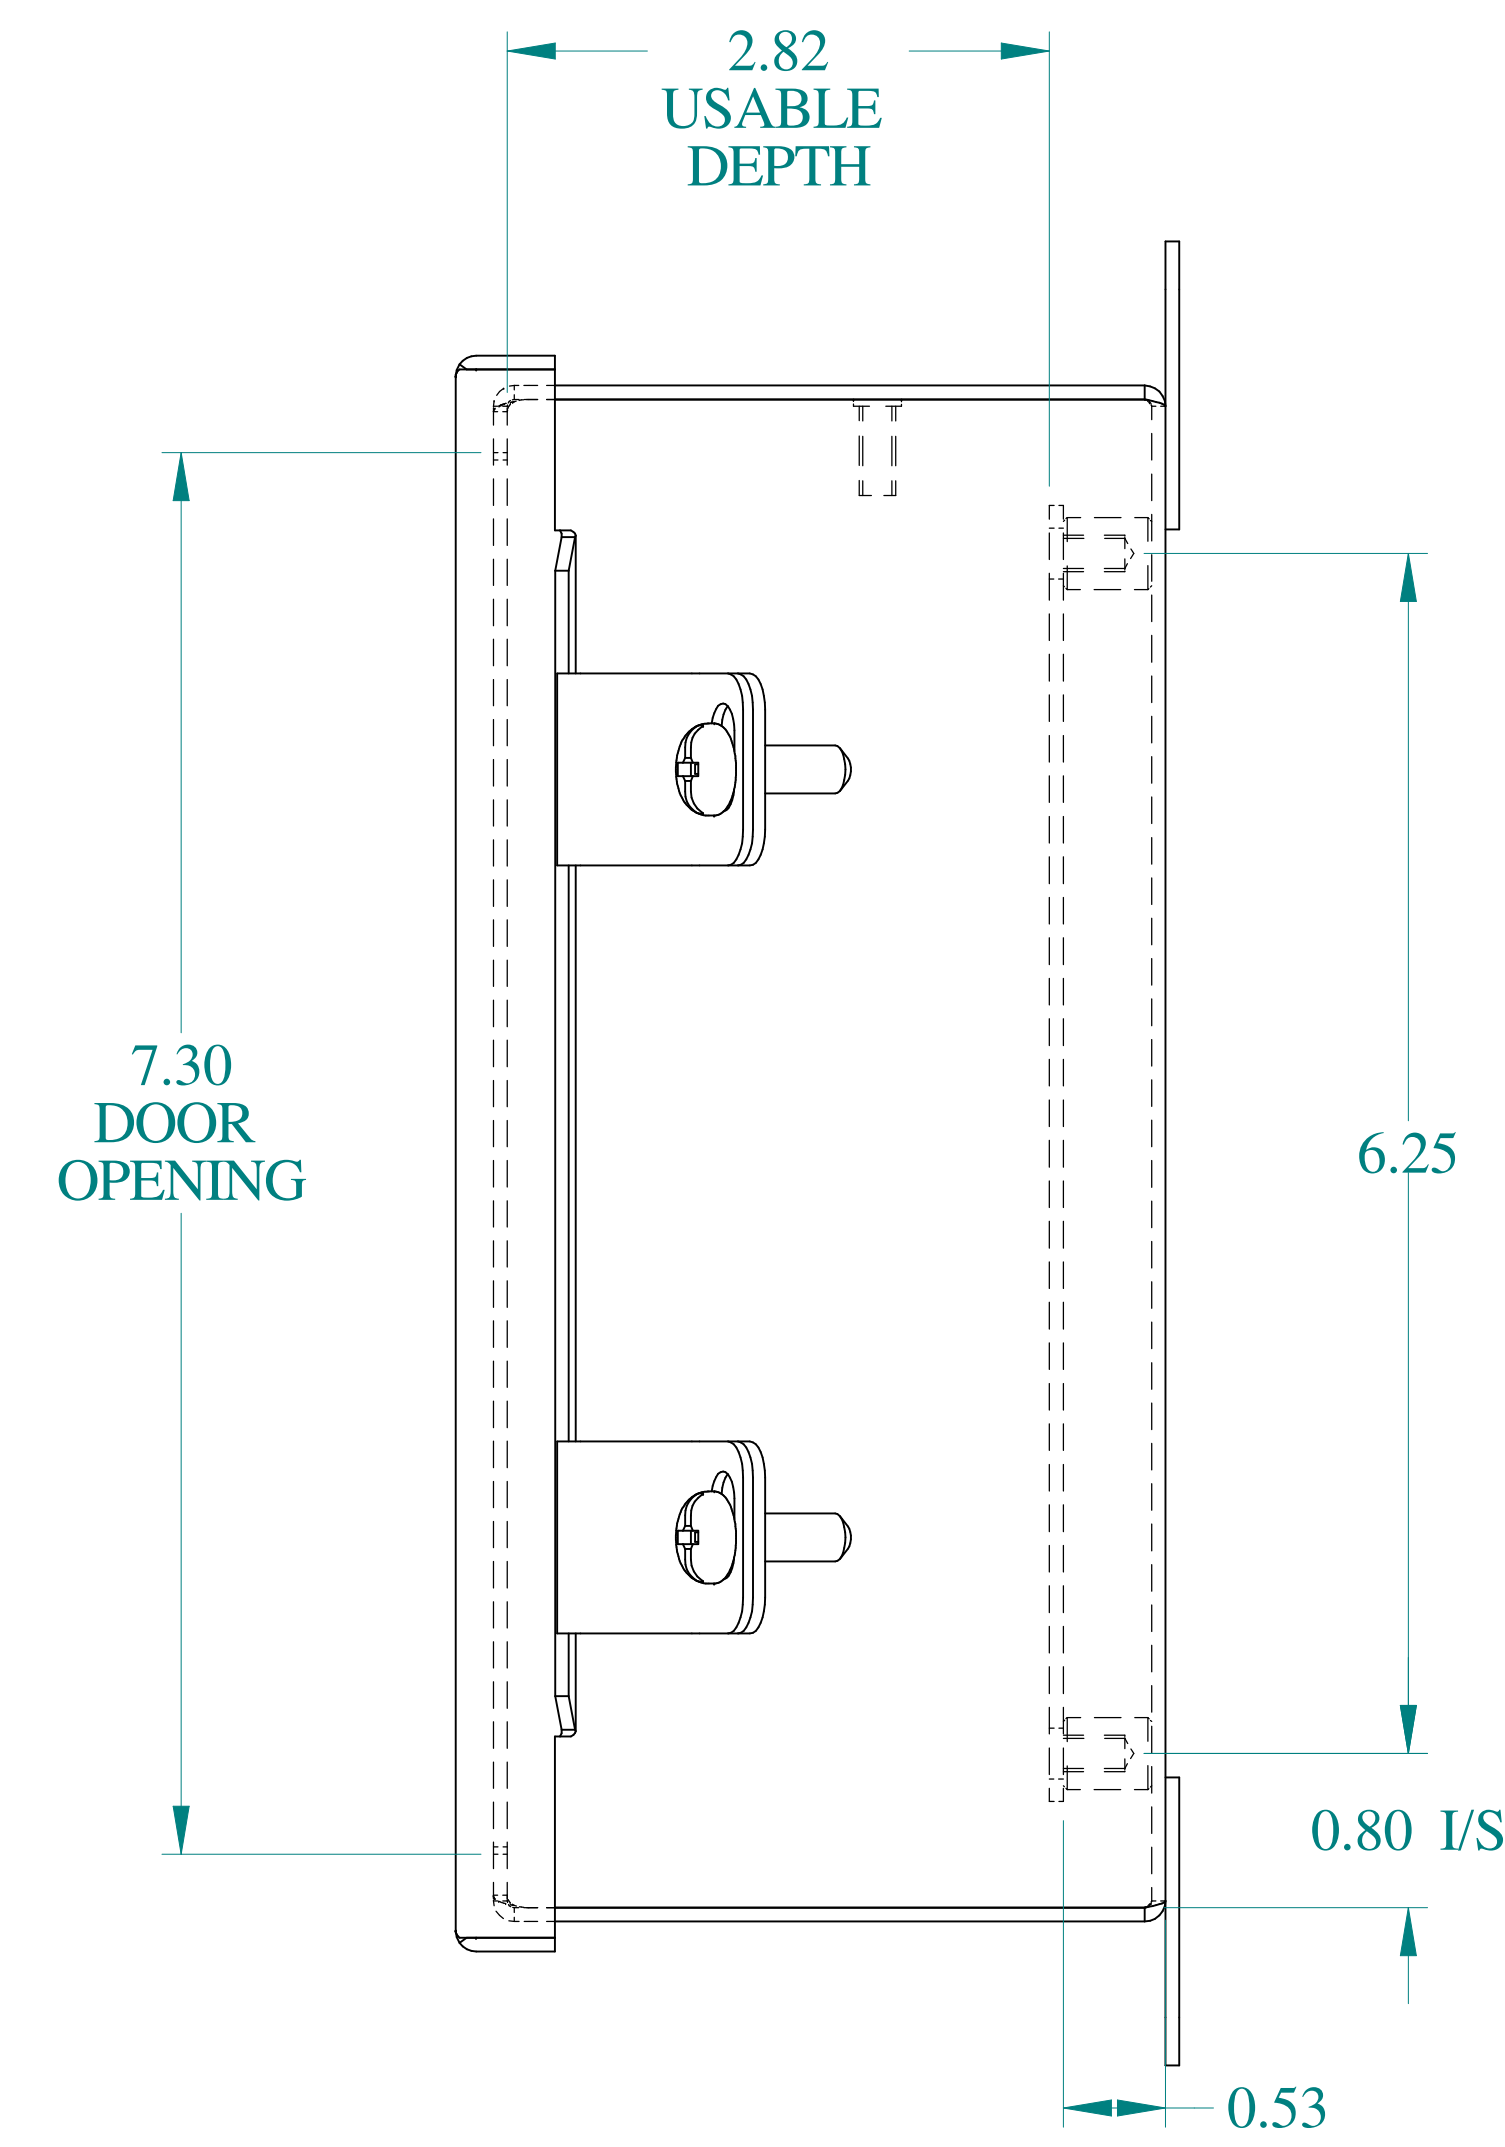

TOP VIEW

ISOMETRIC VIEWS

SIDE VIEW

FRONT VIEW

SIDE VIEW

BACK VIEW

BOTTOM VIEW

Data subject to change without notice.

Part # : 1414N4SSG Date : Mar. 25, 2019

Link: www.hammg.com/1414N4SSG