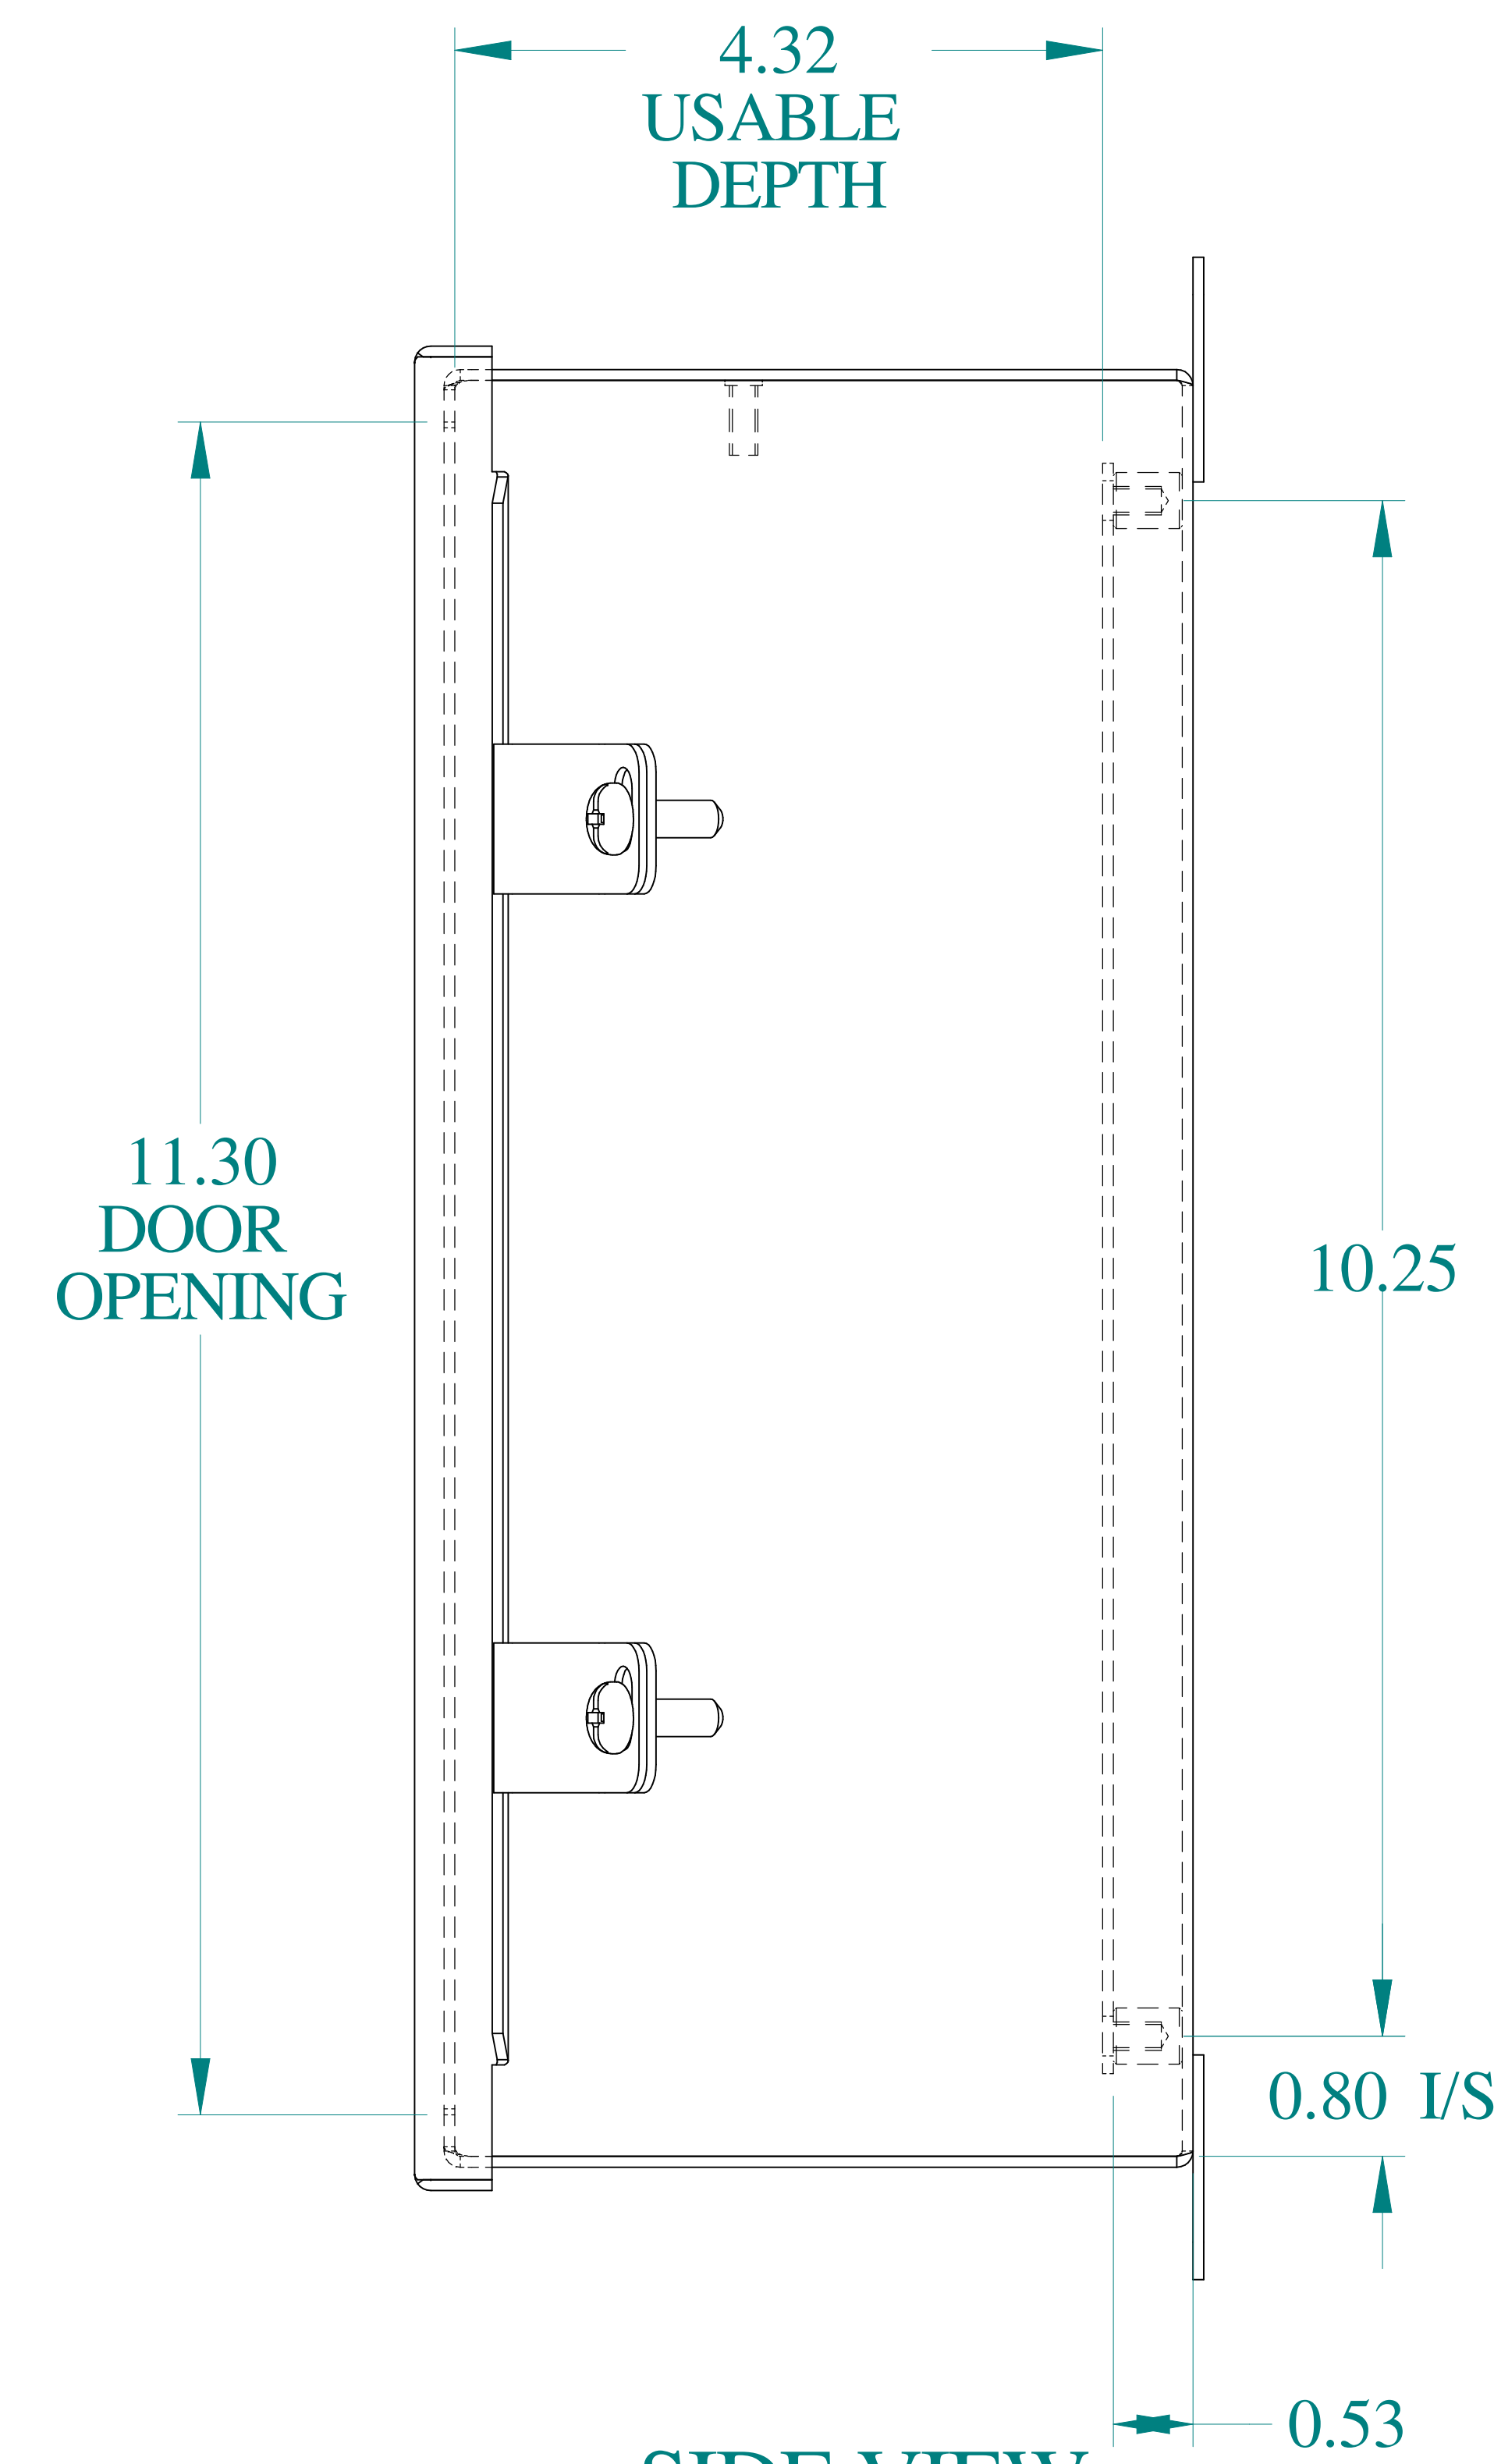

TOP VIEW

ISOMETRIC VIEWS

SIDE VIEW

FRONT VIEW

SIDE VIEW

BACK VIEW

BOTTOM VIEW

Data subject to change without notice.

Part #: 1414N4SSK

Date: Mar. 25, 2019

Link: [www.hammfg.com/1414N4SSK](http://www.hammfg.com/1414N4SSK)