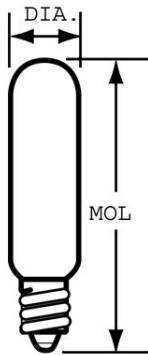

GENERAL CHARACTERISTICS

Lamp Type	Incandescent - Tubular
Bulb	T6
Base	Candelabra Screw (E12)
Filament	C-7A
Bulb Finish	Clear
Rated Life	2000.0 hrs
Bulb Material	Soft glass
Primary Application	Appliance;Standard;Standard

PHOTOMETRIC CHARACTERISTICS

Initial Lumens	107.0
Nominal Initial Lumens per Watt	7

ELECTRICAL CHARACTERISTICS

Wattage	15.0
Voltage	120.0

DIMENSIONS

Maximum Overall Length (MOL)	3.0600 in(77.7 mm)
Bulb Diameter (DIA)	0.750 in(19.0 mm)
Light Center Length (LCL)	1.560 in(39.6 mm)