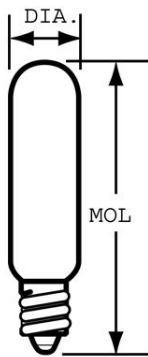

GE
Lighting

13390 - 15T6

GE appliance 15 watt T6 1-pack

- GE's specialty bulbs offer innovative solutions for a variety of lighting needs.
- GE's Indicator Lights are designed for home appliances and many small fixtures requiring a candleabra base.
- 120 volts
- Whether you're cooking it or keeping it fresh GE appliance lights lets you see it. They're specially designed to withstand high or low temperatures and feature a rugged filament that resists vibration, perfect for microwaves, refrigerators and ovens
- Lasts 2000 hours
- T6 shape with candelabra base for use in appliances

GENERAL CHARACTERISTICS

Lamp Type	Incandescent - Tubular
Bulb	T6
Base	Candelabra Screw (E12)
Filament	C-7A
Bulb Finish	Clear
Rated Life	2000.0 hrs
Bulb Material	Soft glass
Primary Application	Appliance;Standard;Standard

PHOTOMETRIC CHARACTERISTICS

Initial Lumens	107.0
Nominal Initial Lumens per Watt	7

ELECTRICAL CHARACTERISTICS

Wattage	15.0
Voltage	120.0

DIMENSIONS

Maximum Overall Length (MOL)	3.0600 in(77.7 mm)
Bulb Diameter (DIA)	0.750 in(19.0 mm)
Light Center Length (LCL)	1.560 in(39.6 mm)