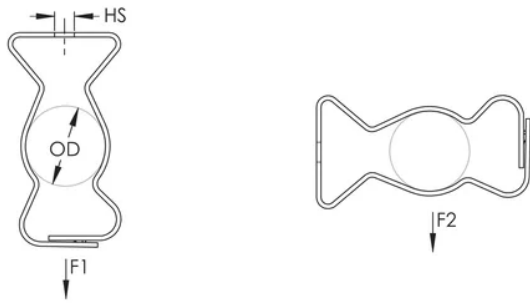

Static Load 1 (F1): 100lb

Static Load 2 (F2): 25lb

DIAGRAMS

WARNING

nVent products shall be installed and used only as indicated in nVent's product instruction sheets and training materials. Instruction sheets are available at www.nvent.com and from your nVent customer service representative. Improper installation, misuse, misapplication or other failure to completely follow nVent's instructions and warnings may cause product malfunction, property damage, serious bodily injury and death and/or void your warranty.

North America

+1.800.753.9221

Option 1 – Customer Care

Option 2 – Technical Support

Europe

Netherlands:

+31 800-0200135

France:

+33 800 901 793

Europe

Germany:

800 1890272

Other Countries:

+31 13 5835404

APAC

Shanghai:

+ 86 21 2412 1618/19

Sydney:

+61 2 9751 8500

Our powerful portfolio of brands:
nVent.com **CADDY ERICO HOFFMAN RAYCHEM SCHROFF**
TRACER