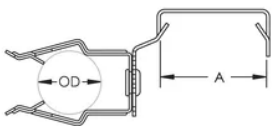

Material: Spring Steel

Finish: nVent CADDY Armour

EMT Conduit Size: 1"

Outer Diameter (OD): 1.180" - 1.38"

A: 1.53"

DIAGRAMS

WARNING

nVent products shall be installed and used only as indicated in nVent's product instruction sheets and training materials. Instruction sheets are available at www.nvent.com and from your nVent customer service representative. Improper installation, misuse, misapplication or other failure to completely follow nVent's instructions and warnings may cause product malfunction, property damage, serious bodily injury and death and/or void your warranty.

Outer Diameter (OD): 1.180" - 1.38"

A: 1.53"

DIAGRAMS

WARNING

nVent products shall be installed and used only as indicated in nVent's product instruction sheets and training materials. Instruction sheets are available at www.nvent.com and from your nVent customer service representative. Improper installation, misuse, misapplication or other failure to completely follow nVent's instructions and warnings may cause product malfunction, property damage, serious bodily injury and death and/or void your warranty.