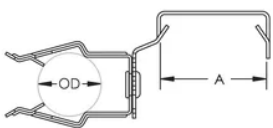

FEATURES

Easily snaps onto stud

Push-in conduit support

Fasten to stud with screw for additional support

PRODUCT ATTRIBUTES

Material: Spring Steel

Finish: nVent CADDY Armour

EMT Conduit Size: 1"

Outer Diameter (OD): 1.180" - 1.38"

A: 1.53"

DIAGRAMS

WARNING

nVent products shall be installed and used only as indicated in nVent's product instruction sheets and training materials. Instruction sheets are available at www.nvent.com and from your nVent customer service representative. Improper installation, misuse, misapplication or other failure to completely follow nVent's instructions and warnings may cause product malfunction, property damage, serious bodily injury and death and/or void your warranty.