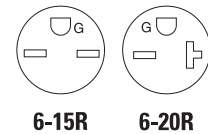

Rating		NEMA	Description	Color	Catalog no.	
A	V/AC					
15	125/ 250	5-15R/ 6-15R	Dual voltage duplex receptacle, side wire	V	□ 829V	

Commercial grade straight blade receptacles

Product description

2-pole, 3-wire grounding
15A, 250V/AC
20A, 250V/AC
NEMA 6-15R, 6-20R