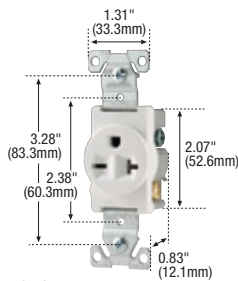

 RoHS compliant - Page Q-32

Commercial grade receptacles

Commercial grade straight blade receptacles

Product description

2-pole, 3-wire grounding
Dual voltage
15A, 125/250V/AC
NEMA 5-15R, 6-15R

829

826

815