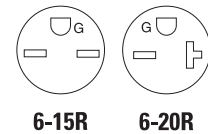

Product description

2-pole, 3-wire grounding
15A, 250V/AC
20A, 250V/AC
NEMA 6-15R, 6-20R

Commercial grade receptacles

Rating		NEMA	Description	Color suffix	Catalog no.	  
A	V/AC					
15	250	6-15R	Duplex receptacle, side wire	B, V, W	□ 826_Δ	
			Single receptacle, side wire	B, V, W	□ 816_	
20	250	6-20R	Duplex receptacle, side wire	B, V, W	□ 815_Δ	
			Single receptacle, side wire	A, B, BK, LA, V, W	□ 1876_	

Rating		NEMA	Description	Color	Catalog no.	
A	V/AC					
15	125/ 250	5-15R/ 6-15R	Dual voltage duplex receptacle, side wire	V	□ 829V	

Commercial grade straight blade receptacles

Product description

2-pole, 3-wire grounding
15A, 250V/AC
20A, 250V/AC
NEMA 6-15R, 6-20R