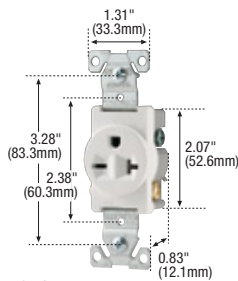

Commercial grade straight blade receptacles

Product description

2-pole, 3-wire grounding
Dual voltage
15A, 125/250V/AC
NEMA 5-15R, 6-15R

829

826

815

1876

Dual voltage commercial grade receptacle