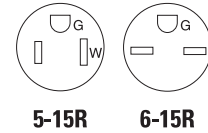

Dual voltage commercial grade receptacle

Rating		NEMA	Description	Color	Catalog no.	
A	V/AC					
15	125/ 250	5-15R/ 6-15R	Dual voltage duplex receptacle, side wire	V	□ 829V	

Commercial grade straight blade receptacles

Product description

2-pole, 3-wire grounding
15A, 250V/AC
20A, 250V/AC
NEMA 6-15R, 6-20R

Commercial grade receptacles

Rating		NEMA	Description	Color suffix	Catalog no.	  
A	V/AC					
15	250	6-15R	Duplex receptacle, side wire	B, V, W	□ 826_Δ	
			Single receptacle, side wire	B, V, W	□ 816_	  
20	250	6-20R	Duplex receptacle, side wire	B, V, W	□ 815_Δ	
			Single receptacle, side wire	A, B, BK, LA, V, W	□ 1876_	  

1876

Dual voltage commercial grade receptacle

Rating		NEMA	Description	Color	Catalog no.	
A	V/AC					
15	125/ 250	5-15R/ 6-15R	Dual voltage duplex receptacle, side wire	V	□ 829V	

Commercial grade straight blade receptacles