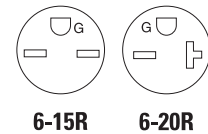

Commercial grade straight blade receptacles

Product description

2-pole, 3-wire grounding
15A, 250V/AC
20A, 250V/AC
NEMA 6-15R, 6-20R

Commercial grade receptacles

Rating		NEMA	Description	Color suffix	Catalog no.	
A	V/AC					
15	250	6-15R	Duplex receptacle, side wire	B, V, W	□ 826_Δ	
			Single receptacle, side wire	B, V, W	□ 816_	
20	250	6-20R	Duplex receptacle, side wire	B, V, W	□ 815_Δ	
			Single receptacle, side wire	A, B, BK, LA, V, W	□ 1876_	

^Δ Fed Spec certified

Decorator commercial grade receptacle

Rating		NEMA	Description	Color	Catalog no.	
A	V/AC					
20	250	6-20R	Single receptacle, back & side wire	W	□ 6450W	

Color ordering information:

For ordering devices, include Catalog no. followed by the Color suffix: A (Almond), B (Brown), BK (Black), LA (Light Almond), V (Ivory), W (White)

A	B	BK	LA	V	W
(Almond)	(Brown)	(Black)	(Lt. Almond)	(Ivory)	(White)

Specification information: Commercial receptacles: A-33

Compliances, specifications and availability are subject to change without notice.

Build-to-spec customizable devices - Page A-6

Indicates NAFTA compliant - Page Q-32

RoHS compliant - Page Q-32