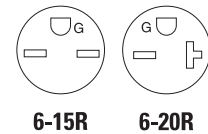

Product description

2-pole, 3-wire grounding
15A, 250V/AC
20A, 250V/AC
NEMA 6-15R, 6-20R

Commercial grade receptacles

Rating		NEMA	Description	Color suffix	Catalog no.	  
A	V/AC					
15	250	6-15R	Duplex receptacle, side wire	B, V, W	□ 826_Δ	
			Single receptacle, side wire	B, V, W	□ 816_	  
20	250	6-20R	Duplex receptacle, side wire	B, V, W	□ 815_Δ	
			Single receptacle, side wire	A, B, BK, LA, V, W	□ 1876_	  