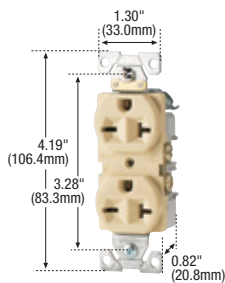

Commercial grade receptacles

Commercial grade straight blade receptacles

Product description

2-pole, 3-wire grounding
Dual voltage
15A, 125/250V/AC
NEMA 5-15R, 6-15R

829

826

815

1876

Product description

2-pole, 3-wire grounding
15A, 250V/AC
20A, 250V/AC
NEMA 6-15R, 6-20R

Commercial grade receptacles

Rating		NEMA	Description	Color suffix	Catalog no.	  
A	V/AC					
15	250	6-15R	Duplex receptacle, side wire	B, V, W	□ 826_Δ	
			Single receptacle, side wire	B, V, W	□ 816_	  
20	250	6-20R	Duplex receptacle, side wire	B, V, W	□ 815_Δ	
			Single receptacle, side wire	A, B, BK, LA, V, W	□ 1876_	  