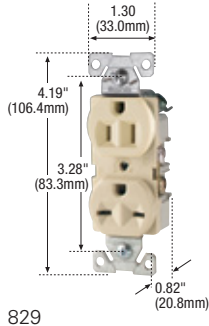

Commercial grade receptacles

Commercial grade straight blade receptacles

Product description

2-pole, 3-wire grounding
Dual voltage
15A, 125/250V/AC
NEMA 5-15R, 6-15R

829

826

815

1876

Product description

2-pole, 3-wire grounding
15A, 250V/AC
20A, 250V/AC
NEMA 6-15R, 6-20R

Commercial grade receptacles

Rating		NEMA	Description	Color suffix	Catalog no.	  
A	V/AC					
15	250	6-15R	Duplex receptacle, side wire	B, V, W	□ 826_Δ	
			Single receptacle, side wire	B, V, W	□ 816_	  
20	250	6-20R	Duplex receptacle, side wire	B, V, W	□ 815_Δ	
			Single receptacle, side wire	A, B, BK, LA, V, W	□ 1876_	  