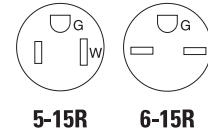

Commercial grade receptacles

Commercial grade straight blade receptacles

Product description

2-pole, 3-wire grounding
Dual voltage
15A, 125/250V/AC
NEMA 5-15R, 6-15R

829