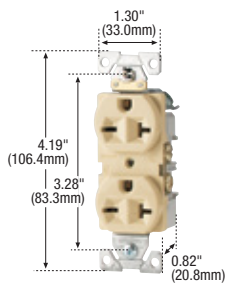

Commercial grade receptacles

Commercial grade straight blade receptacles

Product description

2-pole, 3-wire grounding
Dual voltage
15A, 125/250V/AC
NEMA 5-15R, 6-15R

815

Dual voltage commercial grade receptacle

Rating		NEMA	Description	Color	Catalog no.	
A	V/AC					
15	125/ 250	5-15R/ 6-15R	Dual voltage duplex receptacle, side wire	V	□ 829V	

Commercial grade straight blade receptacles

Product description

2-pole, 3-wire grounding
15A, 250V/AC
20A, 250V/AC
NEMA 6-15R, 6-20R

Commercial grade receptacles

Rating		NEMA	Description	Color suffix	Catalog no.	
A	V/AC					
15	250	6-15R	Duplex receptacle, side wire	B, V, W	□ 826_Δ	
			Single receptacle, side wire	B, V, W	□ 816_	
20	250	6-20R	Duplex receptacle, side wire	B, V, W	□ 815_Δ	
			Single receptacle, side wire	A, B, BK, LA, V, W	□ 1876_	

^Δ Fed Spec certified

Decorator commercial grade receptacle

Rating		NEMA	Description	Color	Catalog no.	
A	V/AC					
20	250	6-20R	Single receptacle, back & side wire	W	□ 6450W	

Color ordering information:

For ordering devices, include Catalog no. followed by the Color suffix: A (Almond), B (Brown), BK (Black), LA (Light Almond), V (Ivory), W (White)

A	B	BK	LA	V	W
(Almond)	(Brown)	(Black)	(Lt. Almond)	(Ivory)	(White)

Specification information: Commercial receptacles: A-33

Compliances, specifications and availability are subject to change without notice.

Build-to-spec customizable devices - Page A-6

Indicates NAFTA compliant - Page Q-32

RoHS compliant - Page Q-32