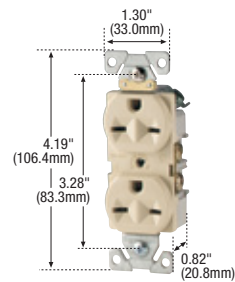

Commercial grade receptacles

Commercial grade straight blade receptacles

Product description

2-pole, 3-wire grounding
Dual voltage
15A, 125/250V/AC
NEMA 5-15R, 6-15R

829

826

815

1876

Product description

2-pole, 3-wire grounding
15A, 250V/AC
20A, 250V/AC
NEMA 6-15R, 6-20R

Commercial grade receptacles

Rating		NEMA	Description	Color suffix	Catalog no.	  
A	V/AC					
15	250	6-15R	Duplex receptacle, side wire	B, V, W	□ 826_Δ	
			Single receptacle, side wire	B, V, W	□ 816_	  
20	250	6-20R	Duplex receptacle, side wire	B, V, W	□ 815_Δ	
			Single receptacle, side wire	A, B, BK, LA, V, W	□ 1876_	  