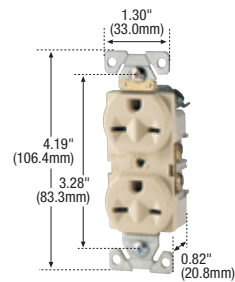

 RoHS compliant - Page Q-32

Commercial grade receptacles

Commercial grade straight blade receptacles

Product description

2-pole, 3-wire grounding
Dual voltage
15A, 125/250V/AC
NEMA 5-15R, 6-15R

829

826

815