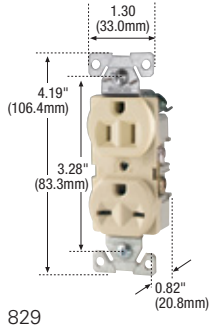

Commercial grade receptacles

Commercial grade straight blade receptacles

Product description

2-pole, 3-wire grounding
Dual voltage
15A, 125/250V/AC
NEMA 5-15R, 6-15R

829