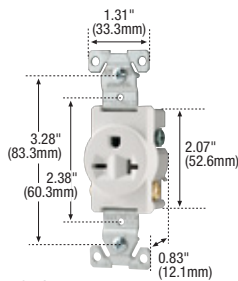

Commercial grade receptacles

Commercial grade straight blade receptacles

Product description

2-pole, 3-wire grounding
Dual voltage
15A, 125/250V/AC
NEMA 5-15R, 6-15R

829

826

815

1876

Product description

2-pole, 3-wire grounding
15A, 250V/AC
20A, 250V/AC
NEMA 6-15R, 6-20R

Commercial grade receptacles

Rating		NEMA	Description	Color suffix	Catalog no.	  
A	V/AC					
15	250	6-15R	Duplex receptacle, side wire	B, V, W	□ 826_Δ	
			Single receptacle, side wire	B, V, W	□ 816_	  
20	250	6-20R	Duplex receptacle, side wire	B, V, W	□ 815_Δ	
			Single receptacle, side wire	A, B, BK, LA, V, W	□ 1876_	  