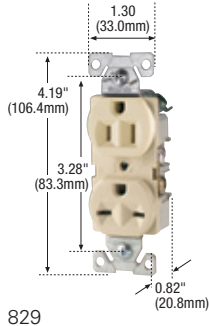

Commercial grade receptacles

Commercial grade straight blade receptacles

Product description

2-pole, 3-wire grounding
Dual voltage
15A, 125/250V/AC
NEMA 5-15R, 6-15R

829

826

815

1876

Product description

2-pole, 3-wire grounding
15A, 250V/AC
20A, 250V/AC
NEMA 6-15R, 6-20R

Commercial grade receptacles

Rating		NEMA	Description	Color suffix	Catalog no.	  
A	V/AC					
15	250	6-15R	Duplex receptacle, side wire	B, V, W	□ 826_Δ	
			Single receptacle, side wire	B, V, W	□ 816_	
20	250	6-20R	Duplex receptacle, side wire	B, V, W	□ 815_Δ	
			Single receptacle, side wire	A, B, BK, LA, V, W	□ 1876_	