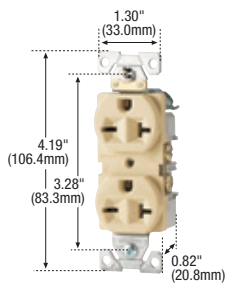

 RoHS compliant - Page Q-32

Commercial grade receptacles

Commercial grade straight blade receptacles

Product description

2-pole, 3-wire grounding
Dual voltage
15A, 125/250V/AC
NEMA 5-15R, 6-15R

829

826

815