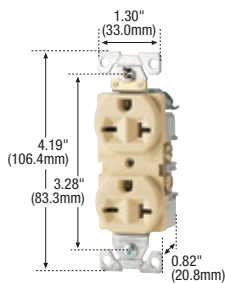

Commercial grade receptacles

Commercial grade straight blade receptacles

Product description

2-pole, 3-wire grounding
Dual voltage
15A, 125/250V/AC
NEMA 5-15R, 6-15R

829

826

815

1876

Product description

2-pole, 3-wire grounding
15A, 250V/AC
20A, 250V/AC
NEMA 6-15R, 6-20R

Commercial grade receptacles

Rating		NEMA	Description	Color suffix	Catalog no.	  
A	V/AC					
15	250	6-15R	Duplex receptacle, side wire	B, V, W	□ 826_Δ	
			Single receptacle, side wire	B, V, W	□ 816_	
20	250	6-20R	Duplex receptacle, side wire	B, V, W	□ 815_Δ	
			Single receptacle, side wire	A, B, BK, LA, V, W	□ 1876_	