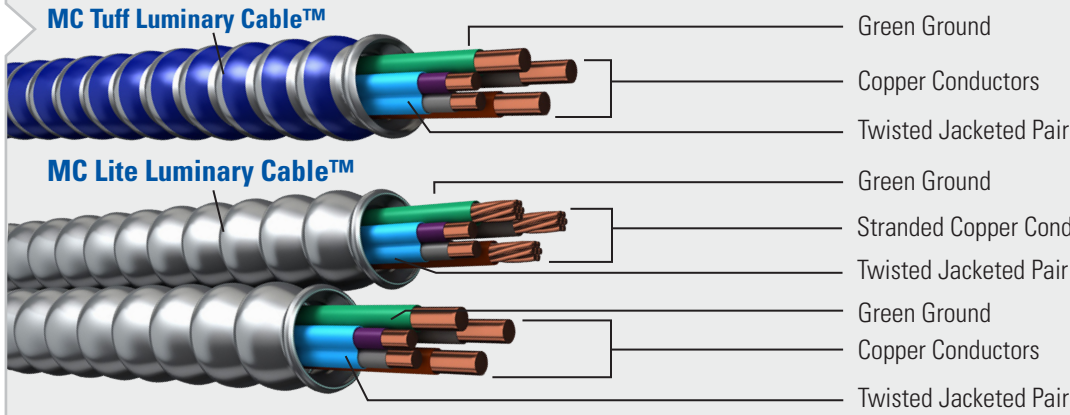

UL LISTED TYPE MC-PCS*

MC LUMINARY SPECIFICATIONS

PRODUCT CODE		TRADE SIZE	LENGTH (FT)		APPROXIMATE WEIGHT LBS/1,000FT	APPROXIMATE ARMOR O.D. INCHES
COIL	REEL		COIL	REEL		
MC TUFF LUMINARY SOLID						
18BEB42T500	18BEB60T500	16-2 (1TPJ) Purple, Gray 12-2 Black, White, Green	250	1000	237.7	0.626
18BEB42T504	18BEB60T504	16-2 (1TPJ) Purple, Gray 12-2 Red, White, Green	250	1000	237.7	0.626
18BEB42T505	18BEB60T505	16-2 (1TPJ) Purple, Gray 12-2 Blue, White, Green	250	1000	237.7	0.626
18BEB42T501	18BEB60T501	16-2 (1TPJ) Purple, Gray 12-2 Brown, Gray, Green	250	1000	237.7	0.626
18BEB42T502	18BEB60T502	16-2 (1TPJ) Purple, Gray 12-2 Orange, Gray, Green	250	1000	237.7	0.626
18BEB42T503	18BEB60T503	16-2 (1TPJ) Purple, Gray 12-2 Yellow, Gray, Green	250	1000	237.7	0.626
18BMB42T500	18BMB60T500	16-2 (1TPJ) Purple, Gray 12-3 Black, Red, White, Green	250	1000	268.6	0.653
18BMB42T501	18BMB60T501	16-2 (1TPJ) Purple, Gray 12-3 Brown, Orange, Gray, Green	250	1000	268.6	0.653
18BKB42T500	18BKB60T500	16-2 (1TPJ) Purple, Gray 10-2 Black, White, Green	250	1000	291.4	0.670
18BKB42T501	18BKB60T501	16-2 (1TPJ) Purple, Gray 10-2 Brown, Gray, Green	250	1000	291.4	0.670
MC LITE LUMINARY SOLID						
18BF-42-500	18BF-60-500	16-2 (1TPJ) Purple, Gray 12-2 Black, White, Green	250	1000	156.3	0.626
18BF-42-504	18BF-60-504	16-2 (1TPJ) Purple, Gray 12-2 Red, White, Green	250	1000	156.3	0.626
18BF-42-505	18BF-60-505	16-2 (1TPJ) Purple, Gray 12-2 Blue, White, Green	250	1000	156.3	0.626
18BF-42-501	18BF-60-501	16-2 (1TPJ) Purple, Gray 12-2 Brown, Gray, Green	250	1000	156.3	0.626
18BF-42-502	18BF-60-502	16-2 (1TPJ) Purple, Gray 12-2 Orange, Gray, Green	250	1000	156.3	0.626
18BF-42-503	18BF-60-503	16-2 (1TPJ) Purple, Gray 12-2 Yellow, Gray, Green	250	1000	156.3	0.626
18BG-42-500	18BG-60-500	16-2 (1TPJ) Purple, Gray 12-3 Black, Red, White, Green	250	1000	182.6	0.653
18BG-42-501	18BG-60-501	16-2 (1TPJ) Purple, Gray 12-3 Brown, Orange, Gray, Green	250	1000	182.6	0.653
18BH-42-500	18BH-60-500	16-2 (1TPJ) Purple, Gray 10-2 Black, White, Green	250	1000	201.7	0.670
18BH-42-501	18BH-60-501	16-2 (1TPJ) Purple, Gray 10-2 Brown, Gray, Green	250	1000	201.7	0.670
MC LITE LUMINARY STRANDED (16-2 SOLID)						
18SF-42-500	18SF-60-500	16-2 (1TPJ) Purple, Gray 12-2 Black, White, Green	250	1000	159.2	0.641
18SF-42-501	18SF-60-501	16-2 (1TPJ) Purple, Gray 12-2 Brown, Gray, Green	250	1000	159.2	0.641
18SI-42-500	18SI-60-500	16-2 (1TPJ) Purple, Gray 12-3 Black, Red, White, Green	250	1000	187.9	0.666
18SI-42-501	18SI-60-501	16-2 (1TPJ) Purple, Gray 12-3 Brown, Orange, Gray, Green	250	1000	187.9	0.666

Other custom constructions available subject to minimums and manufacturing lead-times; contact your AFC Representative for more information.

MC Luminary Cable™ is intended for use in non shielded applications

*All cables manufactured after Jan 1, 2015