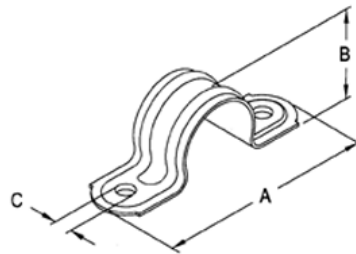

## Two Hole Straps

### Application

Steel Strap used to secure rigid conduit and IMC to mounting surface.

### Certifications & Codes:

CSA File Number: LR39354  
UNSPSC: 31162906

[Download Photo Image](#)

[Download Dimensional Image](#)

Dimension A in Inches: 2-1/4  
Dimension B in Inches: 13/16  
Dimension C in Inches: 3/16

**Catalog ID:** 1901

**UPC Number:** 781747019011

**Description:** Strap, Two Hole Pipe, Steel, Size 1/2 Inch

**Application:** Steel Strap used to secure rigid conduit and IMC to mounting surface.

**Trade Size:** 1/2"