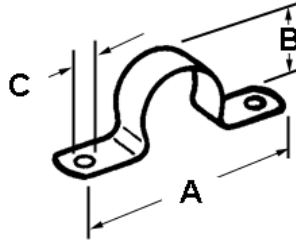

Two Hole Straps

Images

Application

Used to support EMT to mounting surface.

Product Information

Material: Steel
Finish: Zinc electro-plate

Certifications & Codes:

CSA File Number: LR39354
UNSPSC: 31162906

[Download Photo Image](#)

[Download Dimensional Image](#)

Dimension A in Inches: 2.13

Dimension B in Inches: 1.00

Dimension C in Inches: 0.19

Catalog ID: 1921

UPC Number: 781747019219

Description: Strap, Pipe, Two Hole, Steel, Size 3/4 Inch

Application: Used to support EMT to mounting surface.

Trade Size: 3/4"

Country of Manufacture: USA

Std Pkg Qty: 2000

Unit Qty: 200