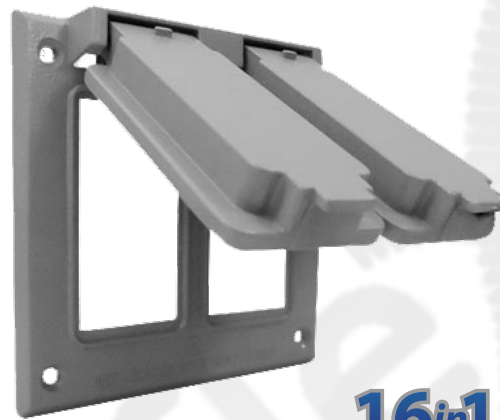

METAL FLAT COVERS

- Patent Pending Multi-Configuration Design
- Die Cast Metal Construction
- Includes Gasket and Mounting Hardware
- Powdercoat Finish
- Easy to Install
- Listed and NEC Compliant

Multi-Configuration

4in1

1GCV

16in1

2GC

3GC

Superflex Item No.	Cross Reference No.	Description	Color	Pkg Qty
1GCV	S-MX1050S	1-Gang Weatherproof Box Cover 4 in 1 Vertical	Gray	50
1GCVBZ	S-MX1050Z	1-Gang Weatherproof Box Cover Vertical	Bronze	25
1GCVWH	S-MX1050WH	1-Gang Weatherproof Box Cover Vertical	White	25
2GC	S-MX2050S	2-Gang Weatherproof Box Cover 16 in 1	Gray	50
3GC	S-MX3050S	3-Gang Weatherproof Box Cover GFCI	Gray	50