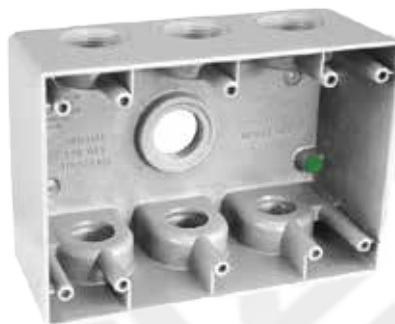

2 GANG DEEP RECTANGULAR OUTLET BOXES

2GDB575

2GDB575X

2GDB5100X

3GB750

3GB775

3GB7100

Superflex Item No.	Cross Reference No.	Description	Color	Pkg Qty
2-Gang Five Hole Deep Outlet Boxes				
2GDB575	S-DD575S	2-Gang Deep Box 5 3/4" Holes	Gray	40
2GDB575X	S-DD575XS	2-Gang Deep Box 5 3/4" Holes with Side Lugs	Gray	40
2GDB5100X	S-DD5100XS	2-Gang Deep Box 5 1" Holes with Side Lugs	Gray	40
3-Gang Seven Hole Deep Outlet Boxes				
3GB750	S-TB750S	3-Gang Box 7 1/2" Holes	Gray	40
3GB775	S-TB775S	3-Gang Box 7 3/4" Holes	Gray	40
3GB7100	S-TB7100S	3-Gang Box 7 1" Holes	Gray	40