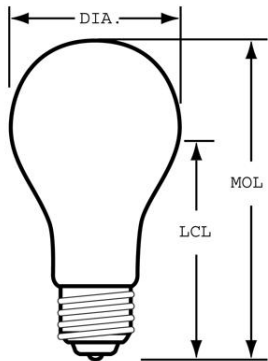

GE
Lighting

16069 - 200A/CL-1 12PK

GE crystal clear 200 watt A21 1-pack

- Add a decorative touch by using GE Crystal Clear bulbs in chandeliers, sconces or anywhere the bulb is visible.
- 2900K soft white light appearance
- A21 shape with medium base for use in table lamps and enclosed fixtures
- Estimated yearly energy costs $24.09 based on 3 hours per day $0.11 per kWh
- Lasts 0.7 years based on 3 hours per day usage
- Add sparkle to your decorative fixtures with GE crystal clear bulbs. The clear glass and elegant filament design provide a decorative touch in fixtures where the bulb is visible
- 3780 lumens providing strong, vibrant™ light

GENERAL CHARACTERISTICS

Lamp Type	Incandescent - A-line
Bulb	A21
Base	Medium Screw (E26)
Filament	CC-8
Bulb Finish	Clear
Rated Life	750.0 hrs
Bulb Material	Soft glass
Primary Application	Standard

PHOTOMETRIC CHARACTERISTICS

Initial Lumens	3780.0
Color Temperature	2900.0 K
Nominal Initial Lumens per Watt	18

ELECTRICAL CHARACTERISTICS

Wattage	200.0
Voltage	120.0

DIMENSIONS

Maximum Overall Length (MOL)	5.3700 in(136.4 mm)
Bulb Diameter (DIA)	2.625 in(66.7 mm)
Light Center Length (LCL)	4.060 in(103.1 mm)

PRODUCT INFORMATION

Product Code	16069
Description	200A/CL-1 12PK
Standard Package	Case
Standard Package GTIN	00043168160698
Standard Package Quantity	12
Sales Unit	Unit
No Of Items Per Sales Unit	1
No Of Items Per Standard Package	12
UPC	043168904568