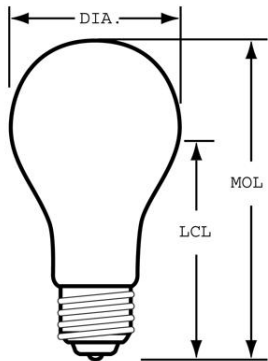

### 16069 - 200A/CL-1 12PK

GE crystal clear 200 watt A21 1-pack

- Add a decorative touch by using GE Crystal Clear bulbs in chandeliers, sconces or anywhere the bulb is visible.
- 2900K soft white light appearance
- A21 shape with medium base for use in table lamps and enclosed fixtures
- Estimated yearly energy costs \$24.09 based on 3 hours per day \$0.11 per kWh
- Lasts 0.7 years based on 3 hours per day usage
- Add sparkle to your decorative fixtures with GE crystal clear bulbs. The clear glass and elegant filament design provide a decorative touch in fixtures where the bulb is visible
- 3780 lumens providing strong, vibrant™ light

#### GENERAL CHARACTERISTICS

Lamp Type	Incandescent - A-line
Bulb	A21
Base	Medium Screw (E26)
Filament	CC-8
Bulb Finish	Clear
Rated Life	750.0 hrs
Bulb Material	Soft glass
Primary Application	Standard

#### DIMENSIONS

Maximum Overall Length (MOL)	5.3700 in(136.4 mm)
Bulb Diameter (DIA)	2.625 in(66.7 mm)
Light Center Length (LCL)	4.060 in(103.1 mm)