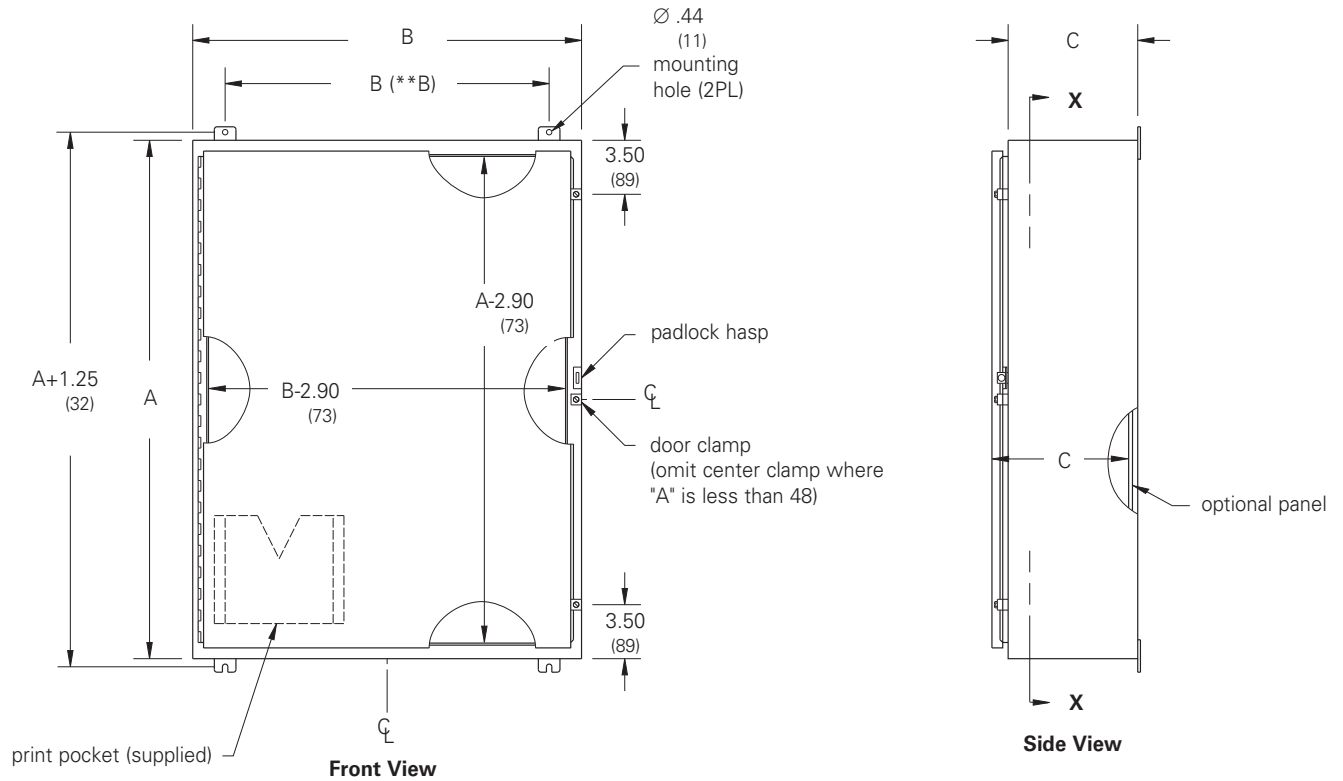

Wall-Mount Enclosures Type 12 Single-Door Illustration Sheet

See pages 106 & 107 for dimensions

Notes: Dimensions are in inches. Millimeters shown are for reference only. Data subject to change without notice.