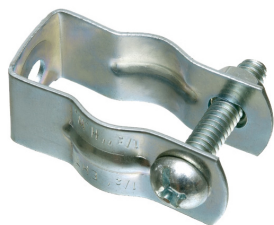

## Plated Steel Pipe Hangers

Pipe Hangers (with Bolt and Nut)

Country of Origin: IN

Weight: 0.095 lbs/each

Height: 3.265"

Width: 0.875"

Material(s): Plated Steel

EMT Size: 1-1/4 to 1-1/2

Rigid Cable Size: 1-1/4

Trade Size: 2-1/2" - 3"