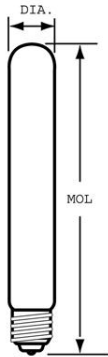

GE
Lighting

34272 - 20T61/2/F

GE appliance 20 watt T6.5 1-pack

- GE's specialty bulbs offer innovative solutions for a variety of lighting needs.
- GE's Appliance Lights can be used in many household appliances such as microwaves, refrigerators and ovens.
- 120 volts
- Whether you're cooking it or keeping it fresh GE appliance lights lets you see it. They're specially designed to withstand high or low temperatures and feature a rugged filament that resists vibration, perfect for microwaves, refrigerators and ovens
- Lasts 7000 hours
- T6.5 shape with intermediate base for use in appliances

GENERAL CHARACTERISTICS

Lamp Type	Incandescent - Tubular
Bulb	T6.5
Base	Intermediate Screw (E17)
Filament	C-8
Bulb Finish	Frost
Rated Life	7000.0 hrs
Bulb Material	Soft glass
Primary Application	Exit
	Sign;Appliance;Standard;Standard

PHOTOMETRIC CHARACTERISTICS

Initial Lumens	90.0
Nominal Initial Lumens per Watt	4

ELECTRICAL CHARACTERISTICS

Wattage	20.0
Voltage	120.0

DIMENSIONS

Maximum Overall Length (MOL)	5.5000 in(139.7 mm)
Bulb Diameter (DIA)	0.813 in(20.7 mm)