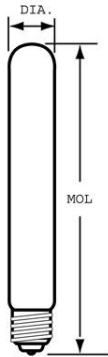

#### GENERAL CHARACTERISTICS

Lamp Type	Incandescent - Tubular
Bulb	T6.5
Base	Intermediate Screw (E17)
Filament	C-8
Bulb Finish	Frost
Rated Life	7000.0 hrs
Bulb Material	Soft glass
Primary Application	Exit
	Sign;Appliance;Standard;Standard

#### ELECTRICAL CHARACTERISTICS

Wattage	20.0
Voltage	120.0

#### DIMENSIONS

Maximum Overall Length (MOL)	5.5000 in(139.7 mm)
Bulb Diameter (DIA)	0.813 in(20.7 mm)