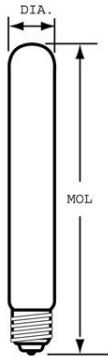

#### GENERAL CHARACTERISTICS

Lamp Type	Incandescent - Tubular
Bulb	T6.5
Base	Intermediate Screw (E17)
Filament	C-8
Bulb Finish	Frost
Rated Life	7000.0 hrs
Bulb Material	Soft glass
Primary Application	Exit
	Sign;Appliance;Standard;Standard

#### DIMENSIONS

Maximum Overall Length (MOL)	5.5000 in(139.7 mm)
Bulb Diameter (DIA)	0.813 in(20.7 mm)