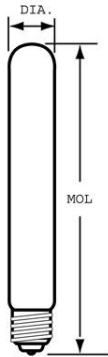

#### GENERAL CHARACTERISTICS

Lamp Type	Incandescent - Tubular
Bulb	T6.5
Base	Intermediate Screw (E17)
Filament	C-8
Bulb Finish	Frost
Rated Life	7000.0 hrs
Bulb Material	Soft glass
Primary Application	Exit Sign;Appliance;Standard;Standard

#### ELECTRICAL CHARACTERISTICS

Wattage	20.0
Voltage	120.0

#### DIMENSIONS

Maximum Overall Length (MOL)	5.5000 in(139.7 mm)
Bulb Diameter (DIA)	0.813 in(20.7 mm)