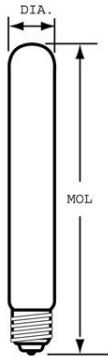

#### GENERAL CHARACTERISTICS

Lamp Type	Incandescent - Tubular
Bulb	T6.5
Base	Intermediate Screw (E17)
Filament	C-8
Bulb Finish	Frost
Rated Life	7000.0 hrs
Bulb Material	Soft glass
Primary Application	Exit Sign;Appliance;Standard;Standard

#### DIMENSIONS

Maximum Overall Length (MOL)	5.5000 in(139.7 mm)
Bulb Diameter (DIA)	0.813 in(20.7 mm)