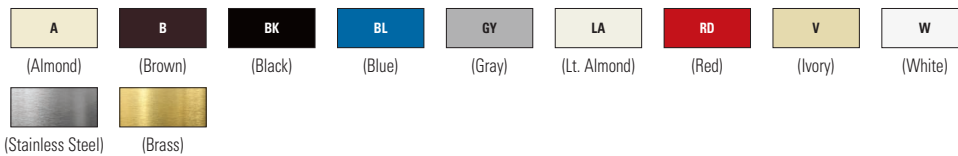

Standard size decorator wallplates

Product description

1-Gang, 2-Gang, 3-Gang, 4-Gang, 5-Gang, 6-Gang

1-Gang

2-Gang

3-Gang

4-Gang

5-Gang

6-Gang

Decorator wallplates

Gang	Material	Color suffix	Catalog no.		
1-Gang	Nylon	A, B, BK, BL, GY, LA, RD, V, W	□ 5151__	•	•
	Thermoset	A, B, BK, GY, LA, V, W	□ 2151__	•	•
	302/304 Stainless steel	—	□ 93401	•	•
	Brass	—	□ 94401	•	•
2-Gang	Nylon	A, B, BK, GY, LA, V, W	□ 5152__	•	•
	Thermoset	A, B, BK, GY, LA, V, W	□ 2152__	•	•
	302/304 Stainless steel	—	□ 93402	•	•
	Brass	—	□ 94402	•	•
3-Gang	Thermoset	A, B, GY, LA, V, W	□ 2163__	•	•
	302/304 Stainless steel	—	□ 93403	•	•
4-Gang	Thermoset	A, B, LA, V, W	□ 2164__	•	•
	302/304 Stainless steel	—	□ 93404	•	•
5-Gang	Thermoset	A, B, LA, V, W	□ 2165__	•	•
	302/304 Stainless steel	—	□ 93405	•	•
6-Gang	Thermoset	A, B, LA, V, W	□ 2166__	•	•
	302/304 Stainless steel	—	□ 93406	•	•

Color ordering information:

For ordering devices, include Catalog no. followed by the Color suffix: A (Almond), B (Brown), BK (Black), BL (Blue), GY (Gray), LA (Light Almond), RD (Red), V (Ivory), W (White)