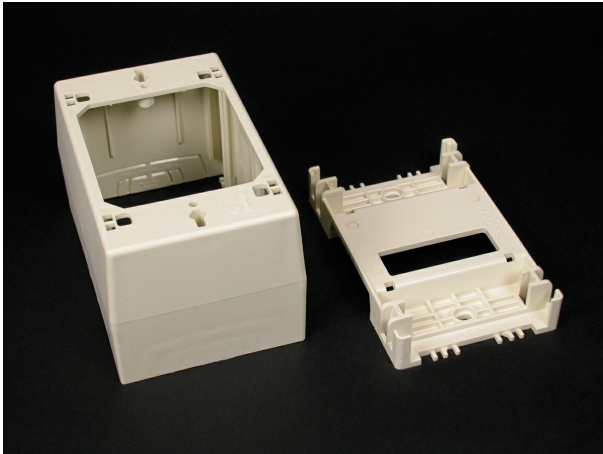

Wiremold 400/800/2300/2300D Series Shallow Device/Extension Box is for installing deeper switches and receptacles, like GFCI and USB receptacles. Base has rectangular KO.

Features & Benefits

This product meets the material restrictions of RoHS

Dimensions

Product Width US	3.25 in	Product Weight US	0.29 lb
Product Volume US	34.73 cu in	Product Depth US	1.75 in
Product Length US	4.75 in	Knockout Size	1 in, 1/2 in

Listing Agencies / 3rd Party Agencies

Technical Information

Is Pre-Wired	No	Number of Gangs	1
--------------	----	-----------------	---

Indoor/Outdoor	Indoor
----------------	--------

Wiremold 400/800/2300/2300D Series Shallow Device/Extension Box is for installing deeper switches and receptacles, like GFCI and USB receptacles. Base has rectangular KO.