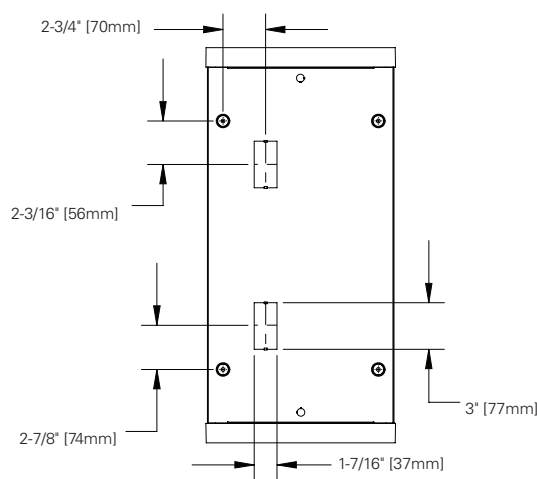

Inside

| | | SK-14-WT | SK-12-WT |
|----------|--------|----------|----------|
| A | Width | 12" | 12" |
| B | Length | 48-1/16" | 24-1/16" |
| C | Height | 6-1/4" | 6-1/4" |

Outside

| | | SK-14-WT | SK-12-WT |
|----------|--------|----------|----------|
| A | Width | 12-3/16" | 12-3/16" |
| B | Length | 49-7/16" | 25-7/16" |
| C | Height | 6-9/16" | 6-9/16" |

MOUNTING DATA

Hole Mounting

Hole Mounting

Pendant Mounting

Pendant Mounting

Access Plate Location

Access Plate Location

ORDERING INFORMATION