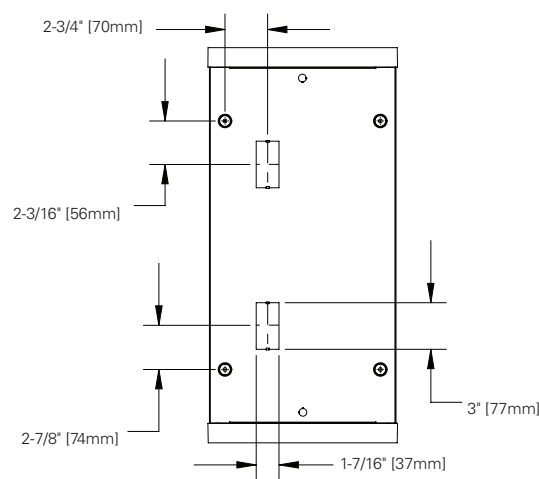

Inside

| | | SK-14-WT | SK-12-WT |
|----------|--------|----------|----------|
| A | Width | 12" | 12" |
| B | Length | 48-1/16" | 24-1/16" |
| C | Height | 6-1/4" | 6-1/4" |

Outside

| | | SK-14-WT | SK-12-WT |
|----------|--------|----------|----------|
| A | Width | 12-3/16" | 12-3/16" |
| B | Length | 49-7/16" | 25-7/16" |
| C | Height | 6-9/16" | 6-9/16" |

MOUNTING DATA

Hole Mounting

Hole Mounting

Pendant Mounting

Pendant Mounting

Access Plate Location

Access Plate Location

ORDERING INFORMATION