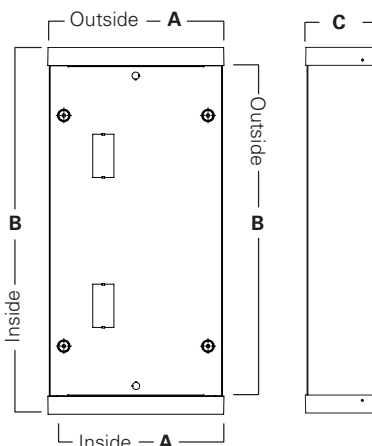

| | | |
|--------------------|--|-------------|
| Catalog # | | Type |
| Project | | |
| Comments | | Date |
| Prepared by | | |

SPECIFICATION FEATURES

Construction

The field install universal surface mount kits feature snap-together frame design constructed of die-formed 20 gauge cold rolled steel. Both 2' x 2' and 2' x 4' kits are offered in two depths, a Shallow (4-15/16") and Tall (5-1/16") to accommodate an array of fixture types and options. The 1' x 4' and 1' x 2' are only offered in a Tall (5-1/16") version. Composite end caps provide simple snap on attachment to housing for convenience. For additional safety #10 screws can be used if necessary at pre-tap locations. Four access plate knockouts provide flexible

SK-12
SK-14
SK-22
SK-24

2' X 2', 2' X 4', 1' X 4' AND
1' X 2' SURFACE MOUNT KITS

Field Install Version

Inside

| | | SK-24-WS | SK-24-WT | SK-22-WS | SK-22-WT |
|----------|--------|----------|----------|----------|----------|
| A | Width | 24" | 24" | 24" | 24" |
| B | Length | 48-1/16" | 48-1/16" | 24-1/16" | 24-1/16" |
| C | Height | 4-15/16" | 6-3/8" | 4-15/16" | 6-3/8" |

Outside

| | | SK-24-WS | SK-24-WT | SK-22-WS | SK-22-WT |
|----------|--------|----------|----------|----------|----------|
| D | Width | 24-1/4" | 24-1/4" | 24-1/4" | 24-1/4" |
| E | Length | 49-1/2" | 49-1/2" | 25-1/2" | 25-1/2" |
| F | Height | 5-1/16" | 6-5/8" | 5-1/16" | 6-5/8" |

Inside

| | | SK-14-WT | SK-12-WT |
|----------|--------|----------|----------|
| A | Width | 12" | 12" |
| B | Length | 48-1/16" | 24-1/16" |
| C | Height | 6-1/4" | 6-1/4" |

Outside

| | | SK-14-WT | SK-12-WT |
|----------|--------|----------|----------|
| A | Width | 12-3/16" | 12-3/16" |
| B | Length | 49-7/16" | 25-7/16" |
| C | Height | 6-9/16" | 6-9/16" |