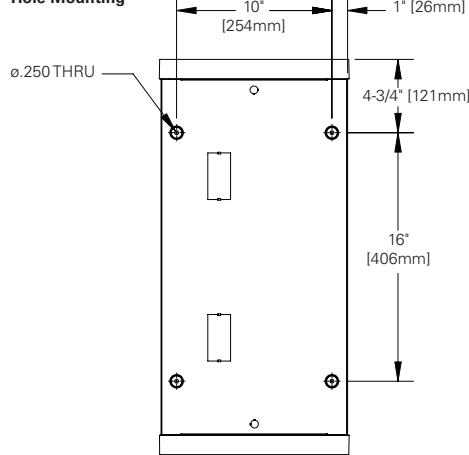

Outside

| | | SK-24-WS | SK-24-WT | SK-22-WS | SK-22-WT |
|----------|--------|----------|----------|----------|----------|
| D | Width | 24-1/4" | 24-1/4" | 24-1/4" | 24-1/4" |
| E | Length | 49-1/2" | 49-1/2" | 25-1/2" | 25-1/2" |
| F | Height | 5-1/16" | 6-5/8" | 5-1/16" | 6-5/8" |

Inside

| | | SK-14-WT | SK-12-WT |
|----------|--------|----------|----------|
| A | Width | 12" | 12" |
| B | Length | 48-1/16" | 24-1/16" |
| C | Height | 6-1/4" | 6-1/4" |

Outside

| | | SK-14-WT | SK-12-WT |
|----------|--------|----------|----------|
| A | Width | 12-3/16" | 12-3/16" |
| B | Length | 49-7/16" | 25-7/16" |
| C | Height | 6-9/16" | 6-9/16" |

CERTIFICATION DATA

cULus
Damp Location Listed

SHIPPING DATA

| Catalog No. | Wt. |
|-------------|---------|
| SK-22-WS | 12 lbs. |
| SK-24-WS | 21 lbs. |
| SK-22-WT | 14 lbs. |
| SK-24-WT | 24 lbs. |
| SK-14-WT | 13 lbs. |
| SK-12-WT | 7 lbs. |

MOUNTING DATA

Hole Mounting

Hole Mounting

Pendant Mounting

Pendant Mounting

Access Plate Location

Access Plate Location

ORDERING INFORMATION