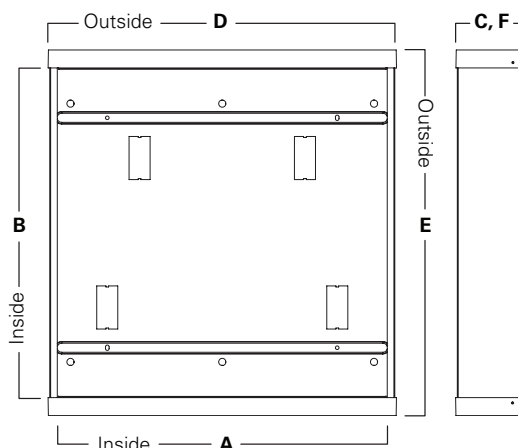

DESCRIPTION

The Metalux® universal field install surface mount kits allow for numerous recessed fixture families from Eaton's Cooper Lighting business to be installed in plenum-less spaces. Ideal for retrofits, remodel projects, or where a recessed fixture is preferred but plenum space is not available. The surface mount kit works with 2' x 2', 2' x 4', 1' x 4' and 1' x 2' Metalux, Fail-Safe, Corelite and Neo-ray product lines. See chart and ordering information for specific availability.

Catalog #		Type
Project		
Comments		Date
Prepared by		

SPECIFICATION FEATURES

Construction

The field install universal surface mount kits feature snap-together frame design constructed of die-formed 20 gauge cold rolled steel. Both 2' x 2' and 2' x 4' kits are offered in two depths, a Shallow (4-15/16") and Tall (5-1/16") to accommodate an array of fixture types and options. The 1' x 4' and 1' x 2' are only offered in a Tall (5-1/16") version. Composite end caps provide simple snap on attachment to housing for convenience. For additional safety #10 screws can be used if necessary at pre-tap locations. Four access plate knockouts provide flexible

Installation and supply connection.

A set of four mounting points are provided for surface mounting, for pendant mount six mounting points are provided for either two or four point suspension. Eaton SCA (1/2" O.D.) suspension sets (#SCA-48-B) are recommended for stem mounting.

Compliance

Field install universal surface mount kits are UL recognized accessories.

Mounting

Both versions are designed to provide a means for surface or pendant mounting.

Warranty

One year warranty.

Finish