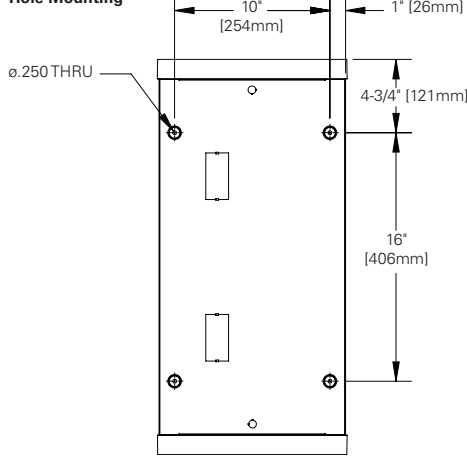

Outside

| | | SK-24-WS | SK-24-WT | SK-22-WS | SK-22-WT |
|----------|--------|----------|----------|----------|----------|
| D | Width | 24-1/4" | 24-1/4" | 24-1/4" | 24-1/4" |
| E | Length | 49-1/2" | 49-1/2" | 25-1/2" | 25-1/2" |
| F | Height | 5-1/16" | 6-5/8" | 5-1/16" | 6-5/8" |

Inside

| | | SK-14-WT | SK-12-WT |
|----------|--------|----------|----------|
| A | Width | 12" | 12" |
| B | Length | 48-1/16" | 24-1/16" |
| C | Height | 6-1/4" | 6-1/4" |

Outside

| | | SK-14-WT | SK-12-WT |
|----------|--------|----------|----------|
| A | Width | 12-3/16" | 12-3/16" |
| B | Length | 49-7/16" | 25-7/16" |
| C | Height | 6-9/16" | 6-9/16" |

CERTIFICATION DATA

cULus
Damp Location Listed

SHIPPING DATA

| Catalog No. | Wt. |
|-------------|---------|
| SK-22-WS | 12 lbs. |
| SK-24-WS | 21 lbs. |
| SK-22-WT | 14 lbs. |
| SK-24-WT | 24 lbs. |
| SK-14-WT | 13 lbs. |
| SK-12-WT | 7 lbs. |

MOUNTING DATA

Hole Mounting

Hole Mounting

Pendant Mounting

Pendant Mounting

Access Plate Location

Access Plate Location

ORDERING INFORMATION