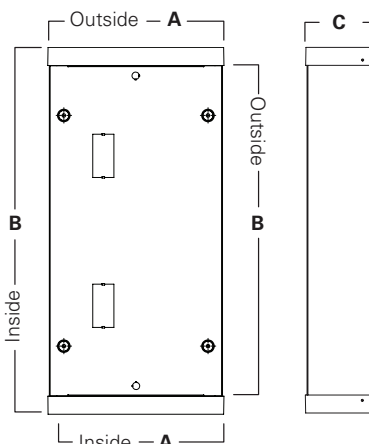

SK-12
SK-14
SK-22
SK-24

2' X 2', 2' X 4', 1' X 4' AND
1' X 2' SURFACE MOUNT KITS

Field Install Version

Inside

| | | SK-24-WS | SK-24-WT | SK-22-WS | SK-22-WT |
|----------|--------|----------|----------|----------|----------|
| A | Width | 24" | 24" | 24" | 24" |
| B | Length | 48-1/16" | 48-1/16" | 24-1/16" | 24-1/16" |
| C | Height | 4-15/16" | 6-3/8" | 4-15/16" | 6-3/8" |

Outside

| | | SK-24-WS | SK-24-WT | SK-22-WS | SK-22-WT |
|----------|--------|----------|----------|----------|----------|
| D | Width | 24-1/4" | 24-1/4" | 24-1/4" | 24-1/4" |
| E | Length | 49-1/2" | 49-1/2" | 25-1/2" | 25-1/2" |
| F | Height | 5-1/16" | 6-5/8" | 5-1/16" | 6-5/8" |

Inside

| | | SK-14-WT | SK-12-WT |
|----------|--------|----------|----------|
| A | Width | 12" | 12" |
| B | Length | 48-1/16" | 24-1/16" |
| C | Height | 6-1/4" | 6-1/4" |

Outside

| | | SK-14-WT | SK-12-WT |
|----------|--------|----------|----------|
| A | Width | 12-3/16" | 12-3/16" |
| B | Length | 49-7/16" | 25-7/16" |
| C | Height | 6-9/16" | 6-9/16" |