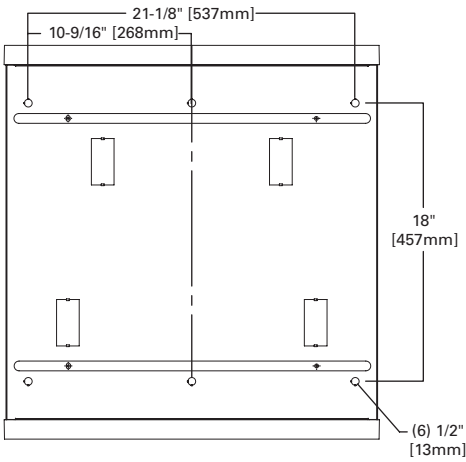

Outside

| | | SK-24-WS | SK-24-WT | SK-22-WS | SK-22-WT |
|----------|--------|----------|----------|----------|----------|
| D | Width | 24-1/4" | 24-1/4" | 24-1/4" | 24-1/4" |
| E | Length | 49-1/2" | 49-1/2" | 25-1/2" | 25-1/2" |
| F | Height | 5-1/16" | 6-5/8" | 5-1/16" | 6-5/8" |

Inside

| | | SK-14-WT | SK-12-WT |
|----------|--------|----------|----------|
| A | Width | 12" | 12" |
| B | Length | 48-1/16" | 24-1/16" |
| C | Height | 6-1/4" | 6-1/4" |

Outside

| | | SK-14-WT | SK-12-WT |
|----------|--------|----------|----------|
| A | Width | 12-3/16" | 12-3/16" |
| B | Length | 49-7/16" | 25-7/16" |
| C | Height | 6-9/16" | 6-9/16" |

MOUNTING DATA

Hole Mounting

Hole Mounting

Pendant Mounting

Pendant Mounting

Access Plate Location

Access Plate Location

ORDERING INFORMATION