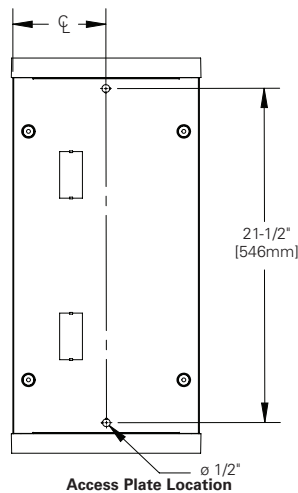

Outside

| | | SK-24-WS | SK-24-WT | SK-22-WS | SK-22-WT |
|----------|--------|----------|----------|----------|----------|
| D | Width | 24-1/4" | 24-1/4" | 24-1/4" | 24-1/4" |
| E | Length | 49-1/2" | 49-1/2" | 25-1/2" | 25-1/2" |
| F | Height | 5-1/16" | 6-5/8" | 5-1/16" | 6-5/8" |

Inside

| | | SK-14-WT | SK-12-WT |
|----------|--------|----------|----------|
| A | Width | 12" | 12" |
| B | Length | 48-1/16" | 24-1/16" |
| C | Height | 6-1/4" | 6-1/4" |

Outside

| | | SK-14-WT | SK-12-WT |
|----------|--------|----------|----------|
| A | Width | 12-3/16" | 12-3/16" |
| B | Length | 49-7/16" | 25-7/16" |
| C | Height | 6-9/16" | 6-9/16" |

MOUNTING DATA

Hole Mounting

Hole Mounting

Pendant Mounting

Pendant Mounting

Access Plate Location

Access Plate Location

ORDERING INFORMATION