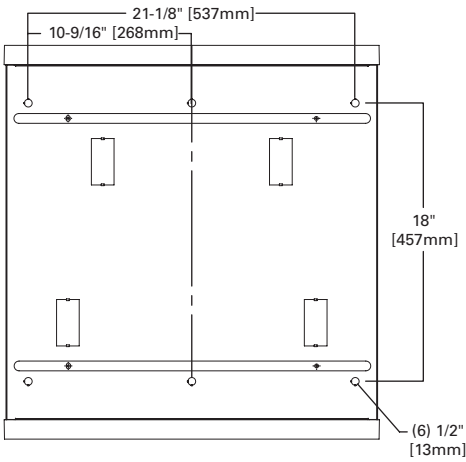

Inside

| | | SK-14-WT | SK-12-WT |
|----------|--------|----------|----------|
| A | Width | 12" | 12" |
| B | Length | 48-1/16" | 24-1/16" |
| C | Height | 6-1/4" | 6-1/4" |

Outside

| | | SK-14-WT | SK-12-WT |
|----------|--------|----------|----------|
| A | Width | 12-3/16" | 12-3/16" |
| B | Length | 49-7/16" | 25-7/16" |
| C | Height | 6-9/16" | 6-9/16" |

MOUNTING DATA

Hole Mounting

Hole Mounting

Pendant Mounting

Pendant Mounting

Access Plate Location

Access Plate Location

ORDERING INFORMATION