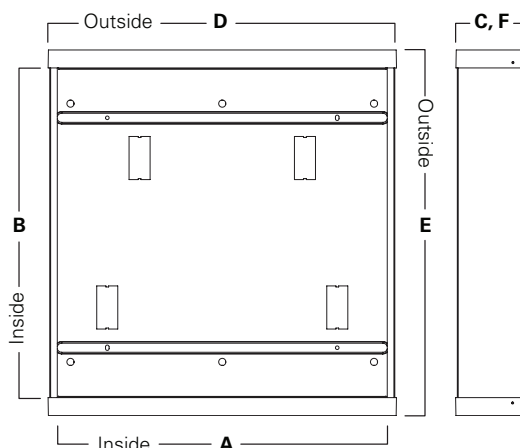

| | | |
|--------------------|--|-------------|
| Catalog # | | Type |
| Project | | |
| Comments | | Date |
| Prepared by | | |

SPECIFICATION FEATURES

Construction

The field install universal surface mount kits feature snap-together frame design constructed of die-formed 20 gauge cold rolled steel. Both 2' x 2' and 2' x 4' kits are offered in two depths, a Shallow (4-15/16") and Tall (5-1/16") to accommodate an array of fixture types and options. The 1' x 4' and 1' x 2' are only offered in a Tall (5-1/16") version. Composite end caps provide simple snap on attachment to housing for convenience. For additional safety #10 screws can be used if necessary at pre-tap locations. Four access plate knockouts provide flexible

SK-12
SK-14
SK-22
SK-24

2' X 2', 2' X 4', 1' X 4' AND
1' X 2' SURFACE MOUNT KITS

Field Install Version

Inside

| | | SK-24-WS | SK-24-WT | SK-22-WS | SK-22-WT |
|----------|--------|----------|----------|----------|----------|
| A | Width | 24" | 24" | 24" | 24" |
| B | Length | 48-1/16" | 48-1/16" | 24-1/16" | 24-1/16" |
| C | Height | 4-15/16" | 6-3/8" | 4-15/16" | 6-3/8" |

Outside

| | | SK-24-WS | SK-24-WT | SK-22-WS | SK-22-WT |
|----------|--------|----------|----------|----------|----------|
| D | Width | 24-1/4" | 24-1/4" | 24-1/4" | 24-1/4" |
| E | Length | 49-1/2" | 49-1/2" | 25-1/2" | 25-1/2" |
| F | Height | 5-1/16" | 6-5/8" | 5-1/16" | 6-5/8" |

Inside

| | | SK-14-WT | SK-12-WT |
|----------|--------|----------|----------|
| A | Width | 12" | 12" |
| B | Length | 48-1/16" | 24-1/16" |
| C | Height | 6-1/4" | 6-1/4" |

Outside

| | | SK-14-WT | SK-12-WT |
|----------|--------|----------|----------|
| A | Width | 12-3/16" | 12-3/16" |
| B | Length | 49-7/16" | 25-7/16" |
| C | Height | 6-9/16" | 6-9/16" |