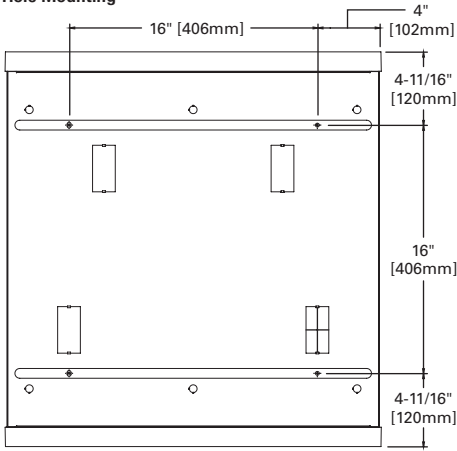

Outside

| | | SK-24-WS | SK-24-WT | SK-22-WS | SK-22-WT |
|----------|--------|----------|----------|----------|----------|
| D | Width | 24-1/4" | 24-1/4" | 24-1/4" | 24-1/4" |
| E | Length | 49-1/2" | 49-1/2" | 25-1/2" | 25-1/2" |
| F | Height | 5-1/16" | 6-5/8" | 5-1/16" | 6-5/8" |

Inside

| | | SK-14-WT | SK-12-WT |
|----------|--------|----------|----------|
| A | Width | 12" | 12" |
| B | Length | 48-1/16" | 24-1/16" |
| C | Height | 6-1/4" | 6-1/4" |

Outside

| | | SK-14-WT | SK-12-WT |
|----------|--------|----------|----------|
| A | Width | 12-3/16" | 12-3/16" |
| B | Length | 49-7/16" | 25-7/16" |
| C | Height | 6-9/16" | 6-9/16" |

CERTIFICATION DATA

cULus
Damp Location Listed

SHIPPING DATA

| Catalog No. | Wt. |
|-------------|---------|
| SK-22-WS | 12 lbs. |
| SK-24-WS | 21 lbs. |
| SK-22-WT | 14 lbs. |
| SK-24-WT | 24 lbs. |
| SK-14-WT | 13 lbs. |
| SK-12-WT | 7 lbs. |

MOUNTING DATA

Hole Mounting

Hole Mounting

Pendant Mounting

Pendant Mounting

Access Plate Location

Access Plate Location

ORDERING INFORMATION