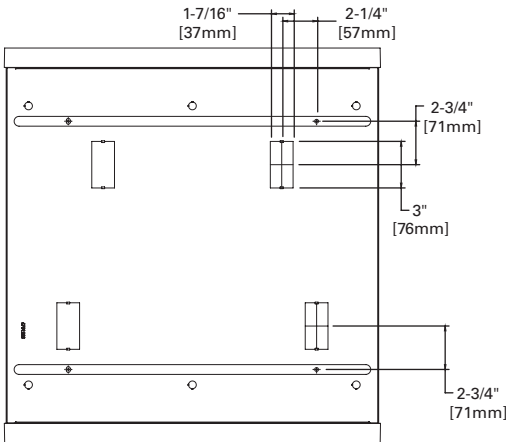

Outside

| | | SK-24-WS | SK-24-WT | SK-22-WS | SK-22-WT |
|----------|--------|----------|----------|----------|----------|
| D | Width | 24-1/4" | 24-1/4" | 24-1/4" | 24-1/4" |
| E | Length | 49-1/2" | 49-1/2" | 25-1/2" | 25-1/2" |
| F | Height | 5-1/16" | 6-5/8" | 5-1/16" | 6-5/8" |

Inside

| | | SK-14-WT | SK-12-WT |
|----------|--------|----------|----------|
| A | Width | 12" | 12" |
| B | Length | 48-1/16" | 24-1/16" |
| C | Height | 6-1/4" | 6-1/4" |

Outside

| | | SK-14-WT | SK-12-WT |
|----------|--------|----------|----------|
| A | Width | 12-3/16" | 12-3/16" |
| B | Length | 49-7/16" | 25-7/16" |
| C | Height | 6-9/16" | 6-9/16" |

MOUNTING DATA

Hole Mounting

Hole Mounting

Pendant Mounting

Pendant Mounting

Access Plate Location

Access Plate Location

ORDERING INFORMATION

| Stock or MTO | Size | Catalog Number | Description |
|--------------|---------|----------------|------------------------------------|
| Stock | 2' x 4' | SK-24-WS | 2' x 4' Surface Mount Kit, Shallow |
| Stock | 2' x 4' | SK-24-WT | 2' x 4' Surface Mount Kit, Tall |
| Stock | 2' x 2' | SK-22-WS | 2' x 2' Surface Mount Kit, Shallow |
| Stock | 2' x 2' | SK-22-WT | 2' x 2' Surface Mount Kit, Tall |
| Stock | 1' x 4' | SK-14-WT* | 1' x 4' Surface Mount Kit, Tall |
| Stock | 1' x 2' | SK-12-WT | 1' x 2' Surface Mount Kit, Tall |