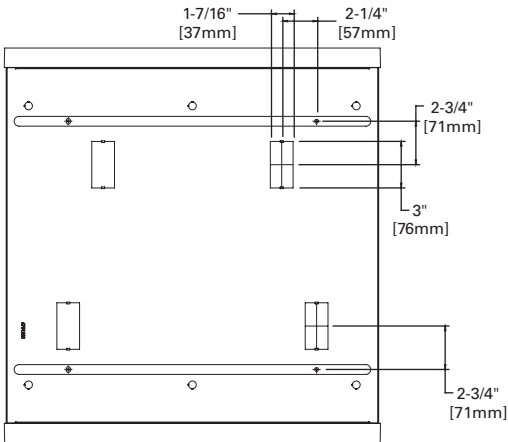

Outside

| | | SK-24-WS | SK-24-WT | SK-22-WS | SK-22-WT |
|----------|--------|----------|----------|----------|----------|
| D | Width | 24-1/4" | 24-1/4" | 24-1/4" | 24-1/4" |
| E | Length | 49-1/2" | 49-1/2" | 25-1/2" | 25-1/2" |
| F | Height | 5-1/16" | 6-5/8" | 5-1/16" | 6-5/8" |

Inside

| | | SK-14-WT | SK-12-WT |
|----------|--------|----------|----------|
| A | Width | 12" | 12" |
| B | Length | 48-1/16" | 24-1/16" |
| C | Height | 6-1/4" | 6-1/4" |

Outside

| | | SK-14-WT | SK-12-WT |
|----------|--------|----------|----------|
| A | Width | 12-3/16" | 12-3/16" |
| B | Length | 49-7/16" | 25-7/16" |
| C | Height | 6-9/16" | 6-9/16" |

MOUNTING DATA

Hole Mounting

Hole Mounting

Pendant Mounting

Pendant Mounting

Access Plate Location

Access Plate Location

ORDERING INFORMATION

| Stock or MTO | Size | Catalog Number | Description |
|--------------|---------|----------------|------------------------------------|
| Stock | 2' x 4' | SK-24-WS | 2' x 4' Surface Mount Kit, Shallow |
| Stock | 2' x 4' | SK-24-WT | 2' x 4' Surface Mount Kit, Tall |
| Stock | 2' x 2' | SK-22-WS | 2' x 2' Surface Mount Kit, Shallow |
| Stock | 2' x 2' | SK-22-WT | 2' x 2' Surface Mount Kit, Tall |
| Stock | 1' x 4' | SK-14-WT* | 1' x 4' Surface Mount Kit, Tall |
| Stock | 1' x 2' | SK-12-WT | 1' x 2' Surface Mount Kit, Tall |