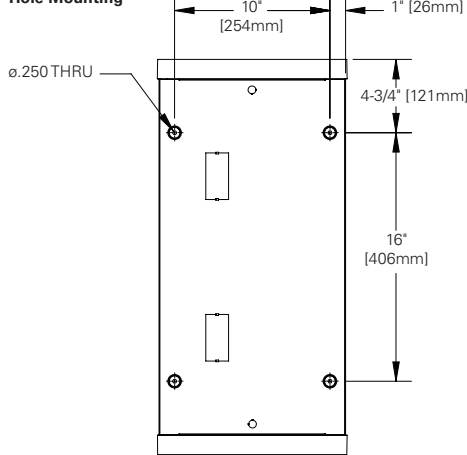

Outside

| | | SK-24-WS | SK-24-WT | SK-22-WS | SK-22-WT |
|----------|--------|----------|----------|----------|----------|
| D | Width | 24-1/4" | 24-1/4" | 24-1/4" | 24-1/4" |
| E | Length | 49-1/2" | 49-1/2" | 25-1/2" | 25-1/2" |
| F | Height | 5-1/16" | 6-5/8" | 5-1/16" | 6-5/8" |

Inside

| | | SK-14-WT | SK-12-WT |
|----------|--------|----------|----------|
| A | Width | 12" | 12" |
| B | Length | 48-1/16" | 24-1/16" |
| C | Height | 6-1/4" | 6-1/4" |

Outside

| | | SK-14-WT | SK-12-WT |
|----------|--------|----------|----------|
| A | Width | 12-3/16" | 12-3/16" |
| B | Length | 49-7/16" | 25-7/16" |
| C | Height | 6-9/16" | 6-9/16" |

CERTIFICATION DATA

cULus
Damp Location Listed

SHIPPING DATA

| Catalog No. | Wt. |
|-------------|---------|
| SK-22-WS | 12 lbs. |
| SK-24-WS | 21 lbs. |
| SK-22-WT | 14 lbs. |
| SK-24-WT | 24 lbs. |
| SK-14-WT | 13 lbs. |
| SK-12-WT | 7 lbs. |

MOUNTING DATA

Hole Mounting

Hole Mounting

Pendant Mounting

Pendant Mounting

Access Plate Location

Access Plate Location

ORDERING INFORMATION