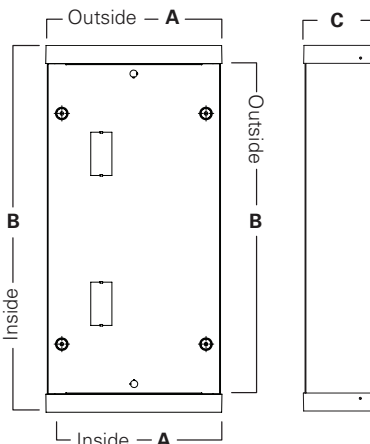

SK-12
SK-14
SK-22
SK-24

2' X 2', 2' X 4', 1' X 4' AND
1' X 2' SURFACE MOUNT KITS

Field Install Version

Inside

| | | SK-24-WS | SK-24-WT | SK-22-WS | SK-22-WT |
|----------|--------|----------|----------|----------|----------|
| A | Width | 24" | 24" | 24" | 24" |
| B | Length | 48-1/16" | 48-1/16" | 24-1/16" | 24-1/16" |
| C | Height | 4-15/16" | 6-3/8" | 4-15/16" | 6-3/8" |

Outside

| | | SK-24-WS | SK-24-WT | SK-22-WS | SK-22-WT |
|----------|--------|----------|----------|----------|----------|
| D | Width | 24-1/4" | 24-1/4" | 24-1/4" | 24-1/4" |
| E | Length | 49-1/2" | 49-1/2" | 25-1/2" | 25-1/2" |
| F | Height | 5-1/16" | 6-5/8" | 5-1/16" | 6-5/8" |

Inside

| | | SK-14-WT | SK-12-WT |
|----------|--------|----------|----------|
| A | Width | 12" | 12" |
| B | Length | 48-1/16" | 24-1/16" |
| C | Height | 6-1/4" | 6-1/4" |

Outside

| | | SK-14-WT | SK-12-WT |
|----------|--------|----------|----------|
| A | Width | 12-3/16" | 12-3/16" |
| B | Length | 49-7/16" | 25-7/16" |
| C | Height | 6-9/16" | 6-9/16" |