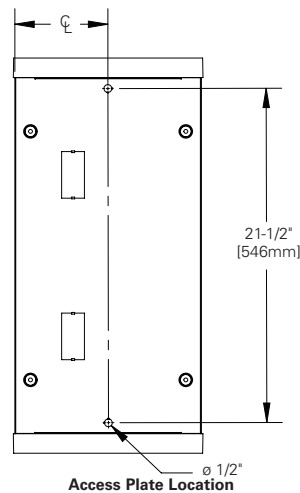

Outside

| | | SK-24-WS | SK-24-WT | SK-22-WS | SK-22-WT |
|----------|--------|----------|----------|----------|----------|
| D | Width | 24-1/4" | 24-1/4" | 24-1/4" | 24-1/4" |
| E | Length | 49-1/2" | 49-1/2" | 25-1/2" | 25-1/2" |
| F | Height | 5-1/16" | 6-5/8" | 5-1/16" | 6-5/8" |

Inside

| | | SK-14-WT | SK-12-WT |
|----------|--------|----------|----------|
| A | Width | 12" | 12" |
| B | Length | 48-1/16" | 24-1/16" |
| C | Height | 6-1/4" | 6-1/4" |

Outside

| | | SK-14-WT | SK-12-WT |
|----------|--------|----------|----------|
| A | Width | 12-3/16" | 12-3/16" |
| B | Length | 49-7/16" | 25-7/16" |
| C | Height | 6-9/16" | 6-9/16" |

MOUNTING DATA

Hole Mounting

Hole Mounting

Pendant Mounting

Pendant Mounting

Access Plate Location

Access Plate Location

ORDERING INFORMATION