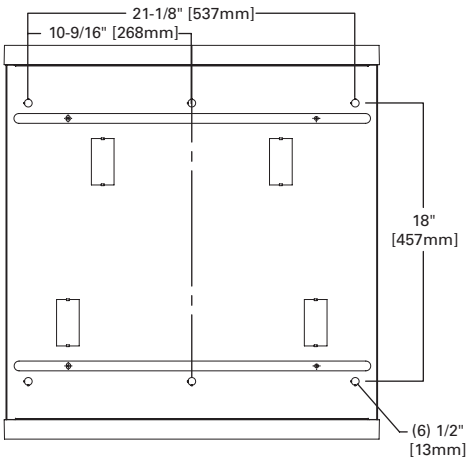

Inside

| | | SK-14-WT | SK-12-WT |
|----------|--------|----------|----------|
| A | Width | 12" | 12" |
| B | Length | 48-1/16" | 24-1/16" |
| C | Height | 6-1/4" | 6-1/4" |

Outside

| | | SK-14-WT | SK-12-WT |
|----------|--------|----------|----------|
| A | Width | 12-3/16" | 12-3/16" |
| B | Length | 49-7/16" | 25-7/16" |
| C | Height | 6-9/16" | 6-9/16" |

MOUNTING DATA

Hole Mounting

Hole Mounting

Pendant Mounting

Pendant Mounting

Access Plate Location

Access Plate Location

ORDERING INFORMATION