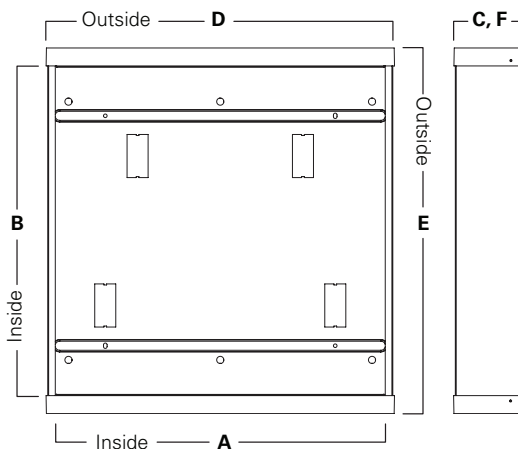

DESCRIPTION

The Metalux® universal field install surface mount kits allow for numerous recessed fixture families from Eaton's Cooper Lighting business to be installed in plenum-less spaces. Ideal for retrofits, remodel projects, or where a recessed fixture is preferred but plenum space is not available. The surface mount kit works with 2' x 2', 2' x 4', 1' x 4' and 1' x 2' Metalux, Fail-Safe, Corelite and Neo-ray product lines. See chart and ordering information for specific availability.

Catalog #		Type
Project		
Comments		Date
Prepared by		

SPECIFICATION FEATURES

Construction

The field install universal surface mount kits feature snap-together frame design constructed of die-formed 20 gauge cold rolled steel. Both 2' x 2' and 2' x 4' kits are offered in two depths, a Shallow (4-15/16") and Tall (5-1/16") to accommodate an array of fixture types and options. The 1' x 4' and 1' x 2' are only offered in a Tall (5-1/16") version. Composite end caps provide simple snap on attachment to housing for convenience. For additional safety #10 screws can be used if necessary at pre-tap locations. Four access plate knockouts provide flexible

Installation and supply connection.

A set of four mounting points are provided for surface mounting, for pendant mount six mounting points are provided for either two or four point suspension. Eaton SCA (1/2" O.D.) suspension sets (#SCA-48-B) are recommended for stem mounting.

Compliance

Field install universal surface mount kits are UL recognized accessories.

Mounting

Both versions are designed to provide a means for surface or pendant mounting.

Warranty

One year warranty.

Finish