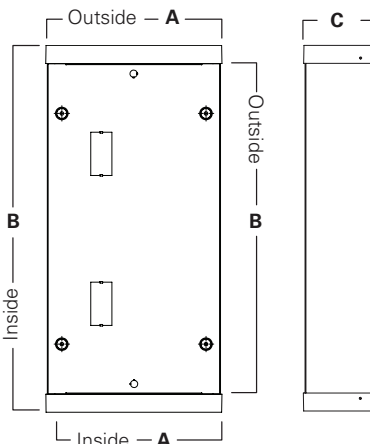

| | | |
|--------------------|--|-------------|
| Catalog # | | Type |
| Project | | |
| Comments | | Date |
| Prepared by | | |

SPECIFICATION FEATURES

Construction

The field install universal surface mount kits feature snap-together frame design constructed of die-formed 20 gauge cold rolled steel. Both 2' x 2' and 2' x 4' kits are offered in two depths, a Shallow (4-15/16") and Tall (5-1/16") to accommodate an array of fixture types and options. The 1' x 4' and 1' x 2' are only offered in a Tall (5-1/16") version. Composite end caps provide simple snap on attachment to housing for convenience. For additional safety #10 screws can be used if necessary at pre-tap locations. Four access plate knockouts provide flexible

SK-12
SK-14
SK-22
SK-24

2' X 2', 2' X 4', 1' X 4' AND
1' X 2' SURFACE MOUNT KITS

Field Install Version

Inside

| | | SK-24-WS | SK-24-WT | SK-22-WS | SK-22-WT |
|----------|--------|----------|----------|----------|----------|
| A | Width | 24" | 24" | 24" | 24" |
| B | Length | 48-1/16" | 48-1/16" | 24-1/16" | 24-1/16" |
| C | Height | 4-15/16" | 6-3/8" | 4-15/16" | 6-3/8" |

Outside

| | | SK-24-WS | SK-24-WT | SK-22-WS | SK-22-WT |
|----------|--------|----------|----------|----------|----------|
| D | Width | 24-1/4" | 24-1/4" | 24-1/4" | 24-1/4" |
| E | Length | 49-1/2" | 49-1/2" | 25-1/2" | 25-1/2" |
| F | Height | 5-1/16" | 6-5/8" | 5-1/16" | 6-5/8" |

Inside

| | | SK-14-WT | SK-12-WT |
|----------|--------|----------|----------|
| A | Width | 12" | 12" |
| B | Length | 48-1/16" | 24-1/16" |
| C | Height | 6-1/4" | 6-1/4" |

Outside

| | | SK-14-WT | SK-12-WT |
|----------|--------|----------|----------|
| A | Width | 12-3/16" | 12-3/16" |
| B | Length | 49-7/16" | 25-7/16" |
| C | Height | 6-9/16" | 6-9/16" |