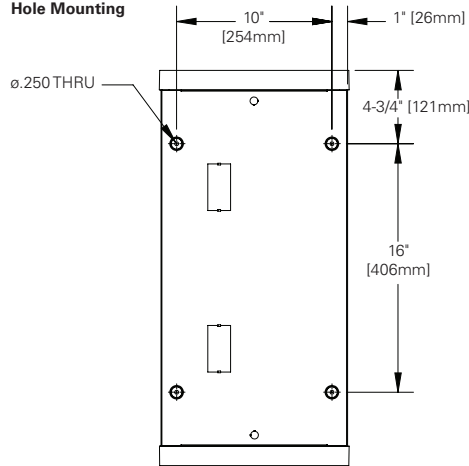

Outside

| | | SK-24-WS | SK-24-WT | SK-22-WS | SK-22-WT |
|----------|--------|----------|----------|----------|----------|
| D | Width | 24-1/4" | 24-1/4" | 24-1/4" | 24-1/4" |
| E | Length | 49-1/2" | 49-1/2" | 25-1/2" | 25-1/2" |
| F | Height | 5-1/16" | 6-5/8" | 5-1/16" | 6-5/8" |

Inside

| | | SK-14-WT | SK-12-WT |
|----------|--------|----------|----------|
| A | Width | 12" | 12" |
| B | Length | 48-1/16" | 24-1/16" |
| C | Height | 6-1/4" | 6-1/4" |

Outside

| | | SK-14-WT | SK-12-WT |
|----------|--------|----------|----------|
| A | Width | 12-3/16" | 12-3/16" |
| B | Length | 49-7/16" | 25-7/16" |
| C | Height | 6-9/16" | 6-9/16" |

CERTIFICATION DATA

cULus
Damp Location Listed

SHIPPING DATA

| Catalog No. | Wt. |
|-------------|---------|
| SK-22-WS | 12 lbs. |
| SK-24-WS | 21 lbs. |
| SK-22-WT | 14 lbs. |
| SK-24-WT | 24 lbs. |
| SK-14-WT | 13 lbs. |
| SK-12-WT | 7 lbs. |

MOUNTING DATA

Hole Mounting

Hole Mounting

Pendant Mounting

Pendant Mounting

Access Plate Location

Access Plate Location

ORDERING INFORMATION