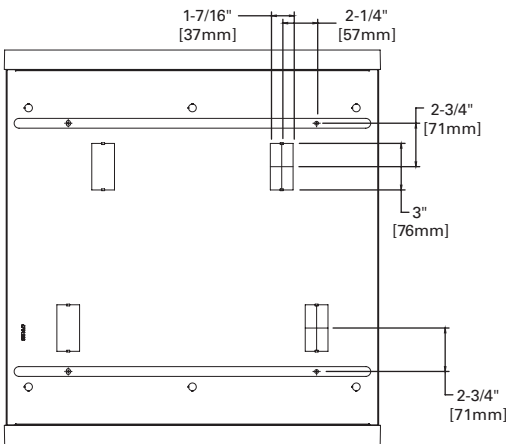

Outside

| | | SK-24-WS | SK-24-WT | SK-22-WS | SK-22-WT |
|----------|--------|----------|----------|----------|----------|
| D | Width | 24-1/4" | 24-1/4" | 24-1/4" | 24-1/4" |
| E | Length | 49-1/2" | 49-1/2" | 25-1/2" | 25-1/2" |
| F | Height | 5-1/16" | 6-5/8" | 5-1/16" | 6-5/8" |

Inside

| | | SK-14-WT | SK-12-WT |
|----------|--------|----------|----------|
| A | Width | 12" | 12" |
| B | Length | 48-1/16" | 24-1/16" |
| C | Height | 6-1/4" | 6-1/4" |

Outside

| | | SK-14-WT | SK-12-WT |
|----------|--------|----------|----------|
| A | Width | 12-3/16" | 12-3/16" |
| B | Length | 49-7/16" | 25-7/16" |
| C | Height | 6-9/16" | 6-9/16" |

MOUNTING DATA

Hole Mounting

Hole Mounting

Pendant Mounting

Pendant Mounting

Access Plate Location

Access Plate Location

ORDERING INFORMATION

| Stock or MTO | Size | Catalog Number | Description |
|--------------|---------|----------------|------------------------------------|
| Stock | 2' x 4' | SK-24-WS | 2' x 4' Surface Mount Kit, Shallow |
| Stock | 2' x 4' | SK-24-WT | 2' x 4' Surface Mount Kit, Tall |
| Stock | 2' x 2' | SK-22-WS | 2' x 2' Surface Mount Kit, Shallow |
| Stock | 2' x 2' | SK-22-WT | 2' x 2' Surface Mount Kit, Tall |
| Stock | 1' x 4' | SK-14-WT* | 1' x 4' Surface Mount Kit, Tall |
| Stock | 1' x 2' | SK-12-WT | 1' x 2' Surface Mount Kit, Tall |