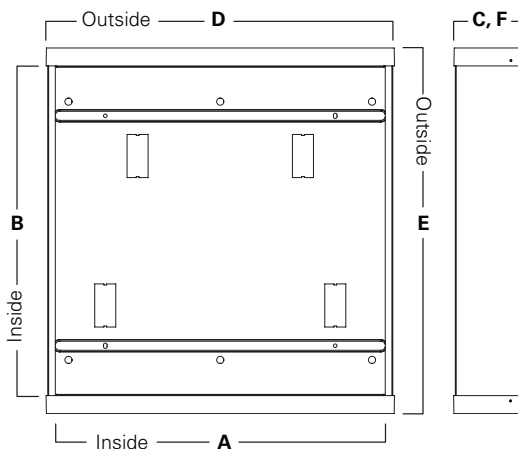

| | | |
|--------------------|--|-------------|
| Catalog # | | Type |
| Project | | |
| Comments | | Date |
| Prepared by | | |

SPECIFICATION FEATURES

Construction

The field install universal surface mount kits feature snap-together frame design constructed of die-formed 20 gauge cold rolled steel. Both 2' x 2' and 2' x 4' kits are offered in two depths, a Shallow (4-15/16") and Tall (5-1/16") to accommodate an array of fixture types and options. The 1' x 4' and 1' x 2' are only offered in a Tall (5-1/16") version. Composite end caps provide simple snap on attachment to housing for convenience. For additional safety #10 screws can be used if necessary at pre-tap locations. Four access plate knockouts provide flexible

SK-12
SK-14
SK-22
SK-24

2' X 2', 2' X 4', 1' X 4' AND
1' X 2' SURFACE MOUNT KITS

Field Install Version

Inside

| | | SK-24-WS | SK-24-WT | SK-22-WS | SK-22-WT |
|----------|--------|----------|----------|----------|----------|
| A | Width | 24" | 24" | 24" | 24" |
| B | Length | 48-1/16" | 48-1/16" | 24-1/16" | 24-1/16" |
| C | Height | 4-15/16" | 6-3/8" | 4-15/16" | 6-3/8" |

Outside

| | | SK-24-WS | SK-24-WT | SK-22-WS | SK-22-WT |
|----------|--------|----------|----------|----------|----------|
| D | Width | 24-1/4" | 24-1/4" | 24-1/4" | 24-1/4" |
| E | Length | 49-1/2" | 49-1/2" | 25-1/2" | 25-1/2" |
| F | Height | 5-1/16" | 6-5/8" | 5-1/16" | 6-5/8" |

Inside

| | | SK-14-WT | SK-12-WT |
|----------|--------|----------|----------|
| A | Width | 12" | 12" |
| B | Length | 48-1/16" | 24-1/16" |
| C | Height | 6-1/4" | 6-1/4" |

Outside

| | | SK-14-WT | SK-12-WT |
|----------|--------|----------|----------|
| A | Width | 12-3/16" | 12-3/16" |
| B | Length | 49-7/16" | 25-7/16" |
| C | Height | 6-9/16" | 6-9/16" |