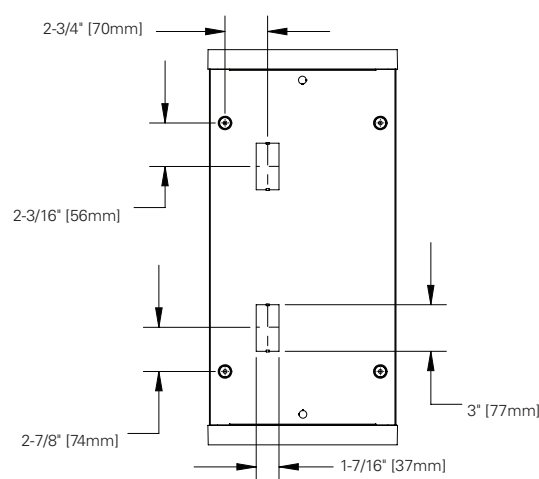

Inside

| | | SK-14-WT | SK-12-WT |
|----------|--------|----------|----------|
| A | Width | 12" | 12" |
| B | Length | 48-1/16" | 24-1/16" |
| C | Height | 6-1/4" | 6-1/4" |

Outside

| | | SK-14-WT | SK-12-WT |
|----------|--------|----------|----------|
| A | Width | 12-3/16" | 12-3/16" |
| B | Length | 49-7/16" | 25-7/16" |
| C | Height | 6-9/16" | 6-9/16" |

MOUNTING DATA

Hole Mounting

Hole Mounting

Pendant Mounting

Pendant Mounting

Access Plate Location

Access Plate Location

ORDERING INFORMATION