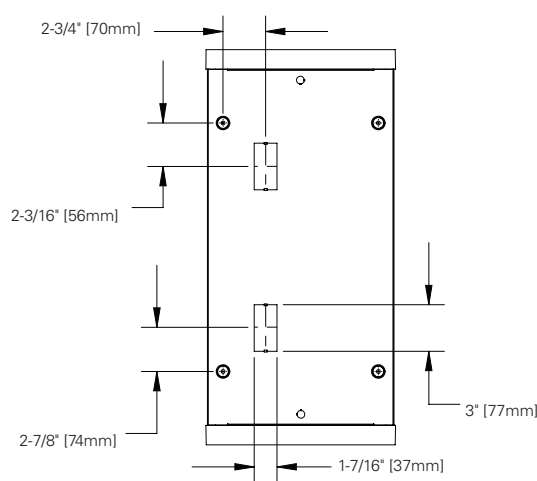

Inside

| | | SK-14-WT | SK-12-WT |
|----------|--------|----------|----------|
| A | Width | 12" | 12" |
| B | Length | 48-1/16" | 24-1/16" |
| C | Height | 6-1/4" | 6-1/4" |

Outside

| | | SK-14-WT | SK-12-WT |
|----------|--------|----------|----------|
| A | Width | 12-3/16" | 12-3/16" |
| B | Length | 49-7/16" | 25-7/16" |
| C | Height | 6-9/16" | 6-9/16" |

MOUNTING DATA

Hole Mounting

Hole Mounting

Pendant Mounting

Pendant Mounting

Access Plate Location

Access Plate Location

ORDERING INFORMATION