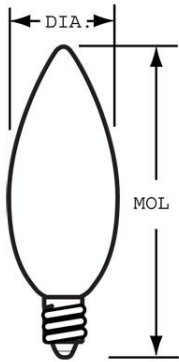

GE  
Lighting

**15787 - 25BC 25PK**

GE B10

**GENERAL CHARACTERISTICS**

Lamp Type	Incandescent - Decorative
Bulb	B10
Base	Candelabra Screw (E12)
Filament	C-7A
Bulb Finish	Clear
Rated Life	1500.0 hrs
Bulb Material	Soft glass
Life in Years	1.4
Primary Application	Standard;Chandelier

**PHOTOMETRIC CHARACTERISTICS**

Initial Lumens	220.0
Color Temperature	2500.0 K

**ELECTRICAL CHARACTERISTICS**

Wattage	25.0
Voltage	120.0
Burn Position	Horizontal $\pm 15^\circ$ or Base Down
Estimated Energy Cost per Year	3.01

**DIMENSIONS**

Maximum Overall Length (MOL)	3.7500 in(95.2 mm)
Bulb Diameter (DIA)	1.250 in(31.8 mm)

**PRODUCT INFORMATION**

Product Code	15787
Description	25BC 25PK
Standard Package	Master
Standard Package GTIN	10043168157879
Standard Package Quantity	200
Sales Unit	Unit
No Of Items Per Sales Unit	1
No Of Items Per Standard Package	200
UPC	043168157872