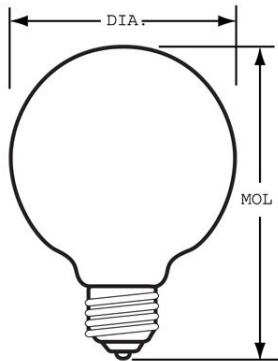

GENERAL CHARACTERISTICS

Lamp Type	Incandescent - Decorative
Bulb	G25
Base	Medium Screw (E26)
Filament	CC-6
Bulb Finish	Clear
Rated Life (Vert)	1500.0 h
Rated Life	1500.0 hrs
Bulb Material	Soft glass
Primary Application	Globe

PHOTOMETRIC CHARACTERISTICS

Initial Lumens	190.0
Color Temperature	2500.0 K

ELECTRICAL CHARACTERISTICS

Wattage	25.0
Voltage	120.0

DIMENSIONS

Maximum Overall Length (MOL)	4.5000 in(114.3 mm)
Bulb Diameter (DIA)	3.125 in(79.4 mm)