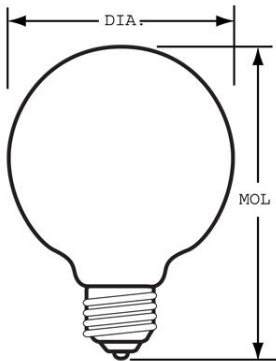

GE
Lighting

12983 - 25G25 6PK

GE crystal clear 25 watt G25 1-pack

- Add a decorative touch by using GE Crystal Clear bulbs in chandeliers, sconces or anywhere the bulb is visible.
- Add sparkle to your decorative fixtures with GE crystal clear bulbs. The clear glass and elegant filament design provide a decorative touch in fixtures where the bulb is visible. And, GE crystal clear globes' decorative round shape is perfect for illuminating pendant and vanity fixtures
- G25 globe with medium base for use in vanity strips
- Lasts 1.4 years based on 3 hours per day usage
- 190 lumens providing subtle, reassuring™ light
- 2500K soft white light appearance
- Estimated yearly energy costs \$3.01 based on 3 hours per day \$0.11 per kWh

GENERAL CHARACTERISTICS

Lamp Type	Incandescent - Decorative
Bulb	G25
Base	Medium Screw (E26)
Filament	CC-6
Bulb Finish	Clear
Rated Life (Vert)	1500.0 h
Rated Life	1500.0 hrs
Bulb Material	Soft glass
Primary Application	Globe

PHOTOMETRIC CHARACTERISTICS

Initial Lumens	190.0
Color Temperature	2500.0 K

ELECTRICAL CHARACTERISTICS

Wattage	25.0
Voltage	120.0

DIMENSIONS

Maximum Overall Length (MOL)	4.5000 in(114.3 mm)
Bulb Diameter (DIA)	3.125 in(79.4 mm)