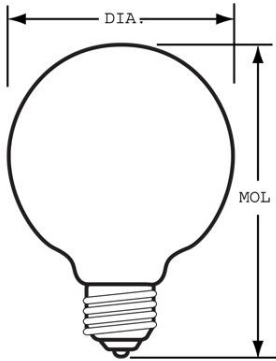

GENERAL CHARACTERISTICS

Lamp Type	Incandescent - Decorative
Bulb	G25
Base	Medium Screw (E26)
Filament	CC-6
Bulb Finish	Clear
Rated Life (Vert)	1500.0 h
Rated Life	1500.0 hrs
Bulb Material	Soft glass
Primary Application	Globe

PHOTOMETRIC CHARACTERISTICS

Initial Lumens	190.0
Color Temperature	2500.0 K

ELECTRICAL CHARACTERISTICS

Wattage	25.0
Voltage	120.0

DIMENSIONS

Maximum Overall Length (MOL)	4.5000 in(114.3 mm)
Bulb Diameter (DIA)	3.125 in(79.4 mm)