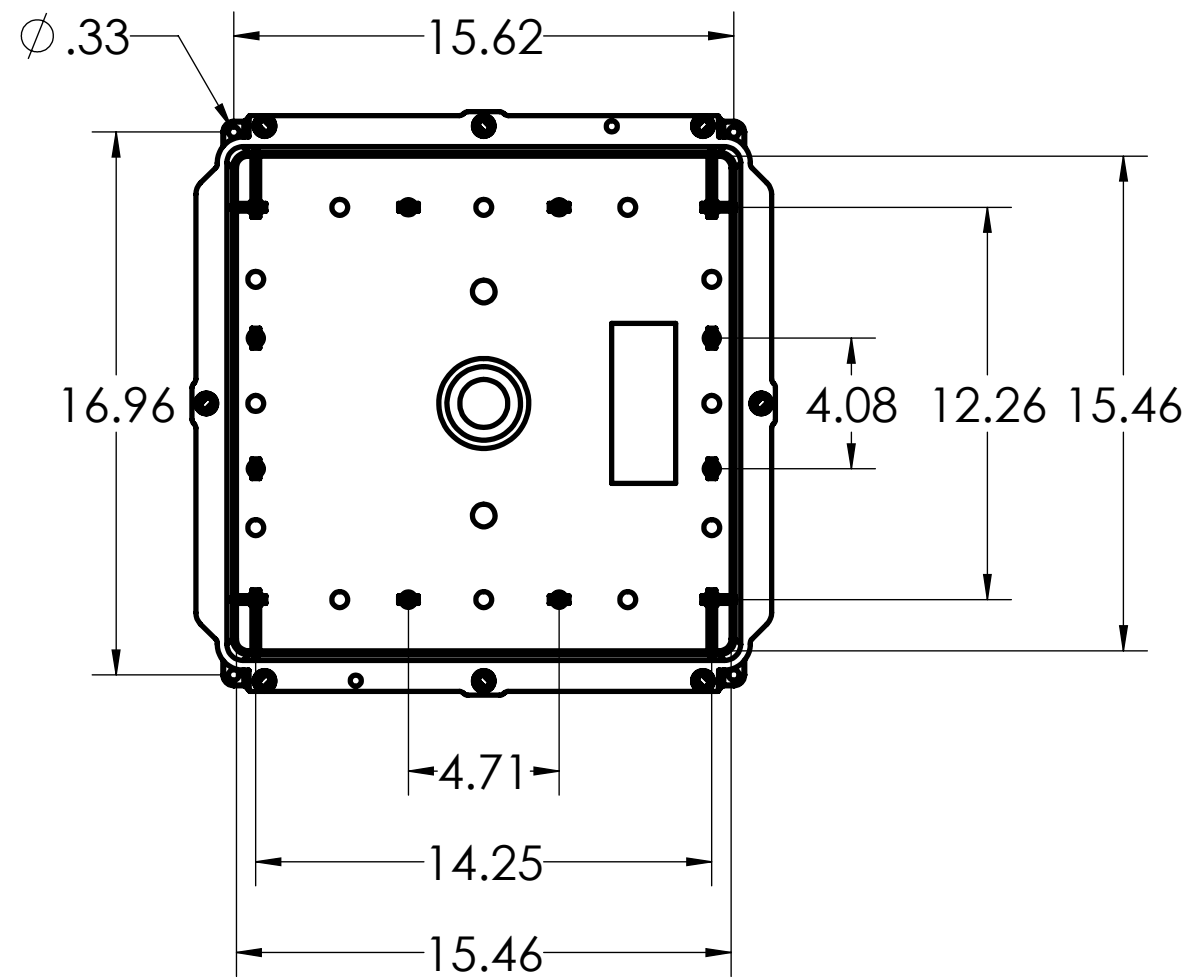

DIMENSIONS SHOWN ARE FOR REFERENCE AND ARE SUBJECT TO CHANGE WITHOUT NOTICE		
<b>Kraloy, a Division of Multi Fittings Corp.</b> under license		
PART DESCRIPTION JBX161610 16"x16"x10" PVC JUNCTION BOX KRALOY JBOX		
PRODUCT CODE: 278313	UNIT: INCHES UNLESS DUAL DIMENSION: INCH [METRIC]	SCALE: NTS
DRAWN:	T.Q.	

DIMENSIONS SHOWN ARE FOR REFERENCE AND ARE SUBJECT TO CHANGE WITHOUT NOTICE

**Kraloy, a Division of Multi Fittings Corp.**  
under license

PART DESCRIPTION

JBX161610 16"x16"x10" PVC JUNCTION BOX KRALOY JBOX

PRODUCT CODE:  
278313

UNIT: INCHES UNLESS  
DUAL DIMENSION: INCH [METRIC]

SCALE:  
NTS

DRAWN: T.Q.