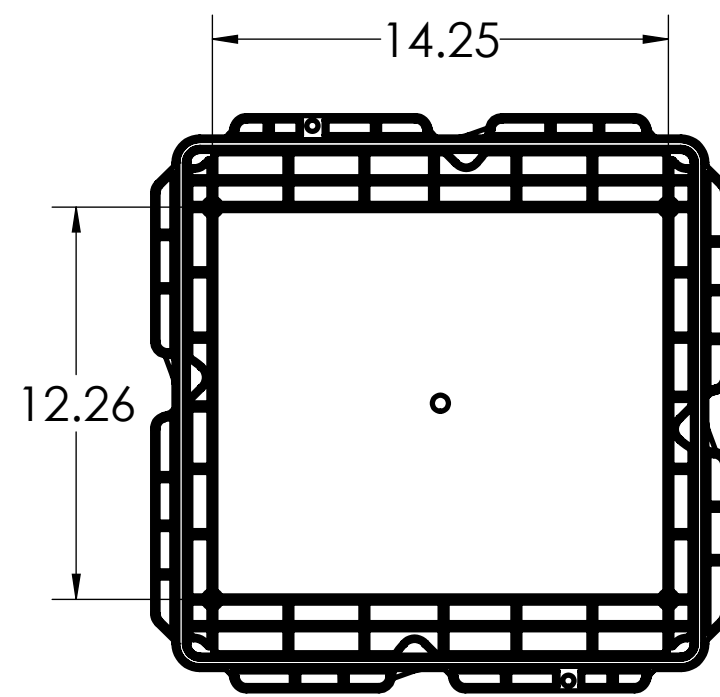

DIMENSIONS SHOWN ARE FOR REFERENCE AND ARE SUBJECT TO CHANGE WITHOUT NOTICE		
<b>Kraloy, a Division of Multi Fittings Corp.</b> under license		
PART DESCRIPTION JBX161610 16"x16"x10" PVC JUNCTION BOX KRALOY JBOX		
PRODUCT CODE: 278313	UNIT: INCHES UNLESS DUAL DIMENSION: INCH [METRIC]	SCALE: NTS
DRAWN:	T.Q.	

DIMENSIONS SHOWN ARE FOR REFERENCE AND ARE SUBJECT TO CHANGE WITHOUT NOTICE

**Kraloy, a Division of Multi Fittings Corp.**  
under license

PART DESCRIPTION

JBX161610 16"x16"x10" PVC JUNCTION BOX KRALOY JBOX

PRODUCT CODE:  
278313

UNIT: INCHES UNLESS  
DUAL DIMENSION: INCH [METRIC]

SCALE:  
NTS

DRAWN: T.Q.