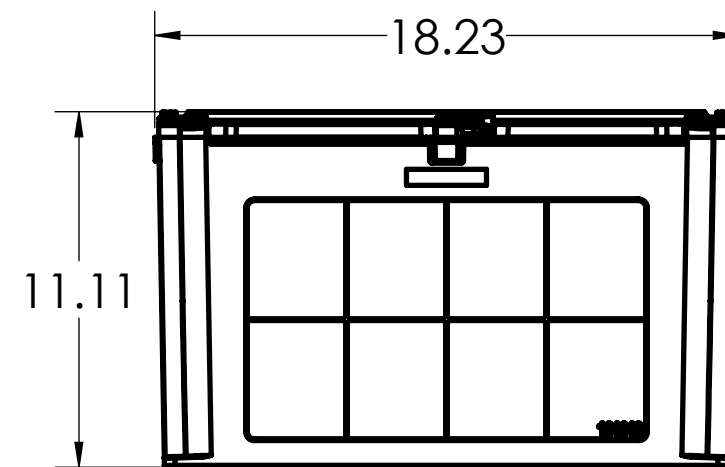

DIMENSIONS SHOWN ARE FOR REFERENCE AND ARE SUBJECT TO CHANGE WITHOUT NOTICE		
<b>Kraloy, a Division of Multi Fittings Corp.</b> under license		
PART DESCRIPTION JBX161610 16"x16"x10" PVC JUNCTION BOX KRALOY JBOX		
PRODUCT CODE: 278313	UNIT: INCHES UNLESS DUAL DIMENSION: INCH [METRIC]	SCALE: NTS
DRAWN:	T.Q.	

DIMENSIONS SHOWN ARE FOR REFERENCE AND ARE SUBJECT TO CHANGE WITHOUT NOTICE

**Kraloy, a Division of Multi Fittings Corp.**  
under license

PART DESCRIPTION

JBX161610 16"x16"x10" PVC JUNCTION BOX KRALOY JBOX

PRODUCT CODE:  
278313

UNIT: INCHES UNLESS  
DUAL DIMENSION: INCH [METRIC]

SCALE:  
NTS

DRAWN: T.Q.