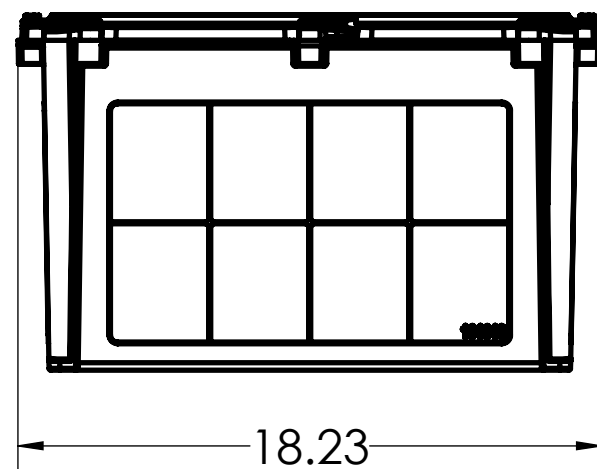

DIMENSIONS SHOWN ARE FOR REFERENCE AND ARE SUBJECT TO CHANGE WITHOUT NOTICE		
<b>Kraloy, a Division of Multi Fittings Corp.</b> under license		
PART DESCRIPTION JBX161610 16"x16"x10" PVC JUNCTION BOX KRALOY JBOX		
PRODUCT CODE: 278313	UNIT: INCHES UNLESS DUAL DIMENSION: INCH [METRIC]	SCALE: NTS
DRAWN:	T.Q.	

DIMENSIONS SHOWN ARE FOR REFERENCE AND ARE SUBJECT TO CHANGE WITHOUT NOTICE

**Kraloy, a Division of Multi Fittings Corp.**  
under license

PART DESCRIPTION

JBX161610 16"x16"x10" PVC JUNCTION BOX KRALOY JBOX

PRODUCT CODE:  
278313

UNIT: INCHES UNLESS  
DUAL DIMENSION: INCH [METRIC]

SCALE:  
NTS

DRAWN: T.Q.