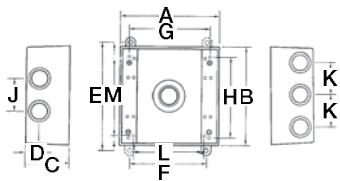

Mounting lugs

	Cat. No.	Description	Color	Std. ctn.
	LM	2 Mounting lugs with self-tapping screws, for LM boxes only	Silver	100

Weatherproof metallic boxes

Universal boxes and covers

Single-gang boxes

Single-gang extension rings

Two-hole flanged box extension adapter IHEF2 (Add-On)

Six-hole flanged box extension adapter IHEF6S2 (Add-On)

Two- and three-gang boxes 2IH & 3IH

Two-gang extension ring 2IHE

Cat. No.	Hub Size	Dimensions (in.)									
		A	B	C	D	E	F	G	H	J	CI
IH-1	$\frac{1}{2}$	$4\frac{1}{16}$	$2\frac{1}{16}$	2	$\frac{3}{8}$	—	—	$3\frac{3}{4}$	$1\frac{1}{8}$	$1\frac{1}{2}$	17.3
IH-2	$\frac{3}{4}$	$4\frac{1}{16}$	$2\frac{1}{16}$	2	$\frac{3}{8}$	—	—	$3\frac{3}{4}$	$1\frac{1}{8}$	$1\frac{1}{2}$	17.0
IH-LM-1	$\frac{1}{2}$	$4\frac{1}{16}$	$2\frac{1}{16}$	2	$\frac{3}{8}$	$3\frac{3}{16}$	$3\frac{1}{2}$	$3\frac{3}{4}$	$1\frac{1}{8}$	$1\frac{1}{2}$	17.3
IH-LM-2	$\frac{3}{4}$	$4\frac{1}{16}$	$2\frac{1}{16}$	2	$\frac{3}{8}$	$3\frac{3}{16}$	$3\frac{1}{2}$	$3\frac{3}{4}$	$1\frac{1}{8}$	$1\frac{1}{2}$	17.0
IH-S-1	$\frac{1}{2}$	$4\frac{1}{16}$	$2\frac{1}{16}$	2	$\frac{3}{8}$	$3\frac{3}{16}$	$3\frac{1}{2}$	$3\frac{3}{4}$	$1\frac{1}{8}$	$1\frac{1}{2}$	17.0
IH-S-2	$\frac{3}{4}$	$4\frac{1}{16}$	$2\frac{1}{16}$	2	$\frac{3}{8}$	$3\frac{3}{16}$	$3\frac{1}{2}$	$3\frac{3}{4}$	$1\frac{1}{8}$	$1\frac{1}{2}$	17.0
IHD3-1	$\frac{1}{2}$	$4\frac{1}{16}$	$2\frac{1}{16}$	$2\frac{5}{8}$	$\frac{5}{8}$	$3\frac{3}{16}$	$3\frac{1}{2}$	$3\frac{3}{4}$	$1\frac{1}{8}$	$1\frac{1}{2}$	24.8
IHD3-2	$\frac{3}{4}$	$4\frac{1}{16}$	$2\frac{1}{16}$	$2\frac{5}{8}$	$\frac{5}{8}$	$3\frac{3}{16}$	$3\frac{1}{2}$	$3\frac{3}{4}$	$1\frac{1}{8}$	$1\frac{1}{2}$	24.8
IHD3-3	1	$4\frac{1}{16}$	$2\frac{1}{16}$	$2\frac{5}{8}$	$\frac{3}{4}$	$3\frac{3}{16}$	$3\frac{1}{2}$	$3\frac{3}{4}$	$1\frac{1}{8}$	$1\frac{1}{2}$	23.5