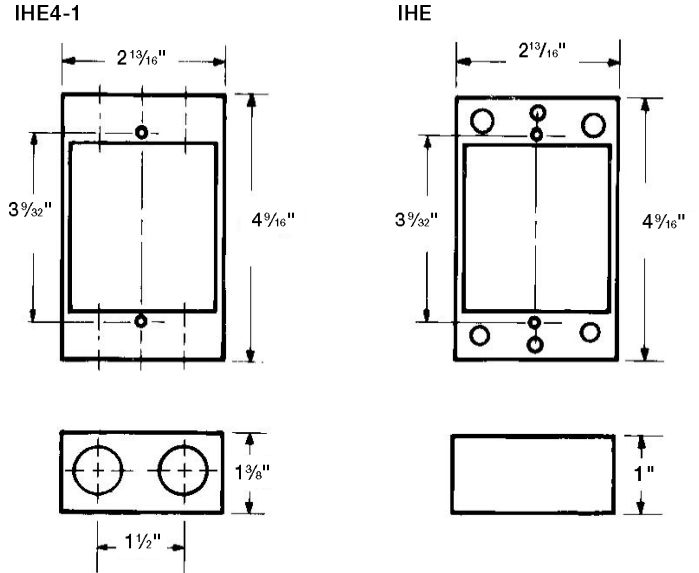

Extensions—Two-gang

	Cat. No.	Hub size (in.)	No. of Hubs	Description	Color	Std. ctn.
Deep						
	2IHE	N/A	0	Extension ring for two-gang boxes with gasket and screws	Silver	10

Extensions—Round

	Cat. No.	Hub size (in.)	No. of Hubs	Description	Color	Std. ctn.
Four outlets—1½" deep						
	S130E	½	4	Round extension with gasket and screws	Silver	8
	SE-48	¾	4		Silver	5

Two-hole flanged box extension adapter IHEF2 (Add-On)

Six-hole flanged box extension adapter IHEF6S2 (Add-On)

Two- and three-gang boxes 2IH & 3IH

Two-gang extension ring 2IHE

Cat. No.	Hub Size	Dimensions (in.)									
		A	B	C	D	E	F	G	H	J	CI
IH-1	$\frac{1}{2}$	$4\frac{1}{16}$	$2\frac{1}{16}$	2	$\frac{3}{8}$	—	—	$3\frac{3}{4}$	$1\frac{1}{8}$	$1\frac{1}{2}$	17.3
IH-2	$\frac{3}{4}$	$4\frac{1}{16}$	$2\frac{1}{16}$	2	$\frac{3}{8}$	—	—	$3\frac{3}{4}$	$1\frac{1}{8}$	$1\frac{1}{2}$	17.0
IH-LM-1	$\frac{1}{2}$	$4\frac{1}{16}$	$2\frac{1}{16}$	2	$\frac{3}{8}$	$3\frac{3}{16}$	$3\frac{1}{2}$	$3\frac{3}{4}$	$1\frac{1}{8}$	$1\frac{1}{2}$	17.3
IH-LM-2	$\frac{3}{4}$	$4\frac{1}{16}$	$2\frac{1}{16}$	2	$\frac{3}{8}$	$3\frac{3}{16}$	$3\frac{1}{2}$	$3\frac{3}{4}$	$1\frac{1}{8}$	$1\frac{1}{2}$	17.0
IH-S-1	$\frac{1}{2}$	$4\frac{1}{16}$	$2\frac{1}{16}$	2	$\frac{3}{8}$	$3\frac{3}{16}$	$3\frac{1}{2}$	$3\frac{3}{4}$	$1\frac{1}{8}$	$1\frac{1}{2}$	17.0
IH-S-2	$\frac{3}{4}$	$4\frac{1}{16}$	$2\frac{1}{16}$	2	$\frac{3}{8}$	$3\frac{3}{16}$	$3\frac{1}{2}$	$3\frac{3}{4}$	$1\frac{1}{8}$	$1\frac{1}{2}$	17.0
IHD3-1	$\frac{1}{2}$	$4\frac{1}{16}$	$2\frac{1}{16}$	$2\frac{5}{8}$	$\frac{5}{8}$	$3\frac{3}{16}$	$3\frac{1}{2}$	$3\frac{3}{4}$	$1\frac{1}{8}$	$1\frac{1}{2}$	24.8
IHD3-2	$\frac{3}{4}$	$4\frac{1}{16}$	$2\frac{1}{16}$	$2\frac{5}{8}$	$\frac{5}{8}$	$3\frac{3}{16}$	$3\frac{1}{2}$	$3\frac{3}{4}$	$1\frac{1}{8}$	$1\frac{1}{2}$	24.8
IHD3-3	1	$4\frac{1}{16}$	$2\frac{1}{16}$	$2\frac{5}{8}$	$\frac{3}{4}$	$3\frac{3}{16}$	$3\frac{1}{2}$	$3\frac{3}{4}$	$1\frac{1}{8}$	$1\frac{1}{2}$	23.5