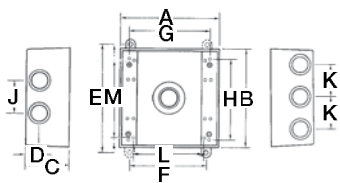

Extensions—Two-gang

	Cat. No.	Hub size (in.)	No. of Hubs	Description	Color	Std. ctn.
Deep						
	2IHE	N/A	0	Extension ring for two-gang boxes with gasket and screws	Silver	10

Extensions—Round

	Cat. No.	Hub size (in.)	No. of Hubs	Description	Color	Std. ctn.
Four outlets—1½" deep						
	S130E	½	4	Round extension with gasket and screws	Silver	8
	SE-48	¾	4		Silver	5

Mounting lugs

	Cat. No.	Description	Color	Std. ctn.
	LM	2 Mounting lugs with self-tapping screws, for LM boxes only	Silver	100

Weatherproof metallic boxes

Universal boxes and covers

Single-gang boxes

Single-gang extension rings

Two-hole flanged box extension adapter IHEF2 (Add-On)

Six-hole flanged box extension adapter IHEF6S2 (Add-On)

Two- and three-gang boxes 2IH & 3IH

Two-gang extension ring 2IHE

Cat. No.	Hub Size	Dimensions (in.)									
		A	B	C	D	E	F	G	H	J	CI
IH-1	1/2	4 1/16	2 13/16	2	3/8	—	—	3 3/4	1 1/8	1 1/2	17.3
IH-2	3/4	4 1/16	2 13/16	2	3/8	—	—	3 3/4	1 1/8	1 1/2	17.0
IH-LM-1	1/2	4 1/16	2 13/16	2	3/8	3 13/16	3 1/2	3 3/4	1 1/8	1 1/2	17.3
IH-LM-2	3/4	4 1/16	2 13/16	2	3/8	3 13/16	3 1/2	3 3/4	1 1/8	1 1/2	17.0
IH-S-1	1/2	4 1/16	2 13/16	2	3/8	3 13/16	3 1/2	3 3/4	1 1/8	1 1/2	17.0
IH-S-2	3/4	4 1/16	2 13/16	2	3/8	3 13/16	3 1/2	3 3/4	1 1/8	1 1/2	17.0
IHD3-1	1/2	4 1/16	2 13/16	2 5/8	5/8	3 13/16	3 1/2	3 3/4	1 1/8	1 1/2	24.8
IHD3-2	3/4	4 1/16	2 13/16	2 5/8	5/8	3 13/16	3 1/2	3 3/4	1 1/8	1 1/2	24.8
IHD3-3	1	4 1/16	2 13/16	2 5/8	3/4	3 13/16	3 1/2	3 3/4	1 1/8	1 1/2	23.5