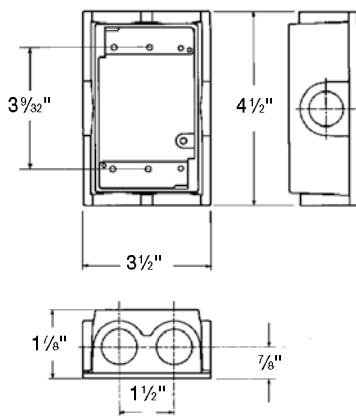

Extensions—Two-gang

	Cat. No.	Hub size (in.)	No. of Hubs	Description	Color	Std. ctn.
Deep						
	2IHE	N/A	0	Extension ring for two-gang boxes with gasket and screws	Silver	10

Extensions—Round

	Cat. No.	Hub size (in.)	No. of Hubs	Description	Color	Std. ctn.
Four outlets—1½" deep						
	S130E	½	4	Round extension with gasket and screws	Silver	8
	SE-48	¾	4		Silver	5

Two-hole flanged box extension adapter IHEF2 (Add-On)

Six-hole flanged box extension adapter IHEF6S2 (Add-On)

Two- and three-gang boxes 2IH & 3IH

Two-gang extension ring 2IHE

Cat. No.	Hub Size	Dimensions (in.)									
		A	B	C	D	E	F	G	H	J	CI
IH-1	$\frac{1}{2}$	$4\frac{1}{16}$	$2\frac{1}{16}$	2	$\frac{3}{8}$	—	—	$3\frac{3}{4}$	$1\frac{1}{8}$	$1\frac{1}{2}$	17.3
IH-2	$\frac{3}{4}$	$4\frac{1}{16}$	$2\frac{1}{16}$	2	$\frac{3}{8}$	—	—	$3\frac{3}{4}$	$1\frac{1}{8}$	$1\frac{1}{2}$	17.0
IH-LM-1	$\frac{1}{2}$	$4\frac{1}{16}$	$2\frac{1}{16}$	2	$\frac{3}{8}$	$3\frac{3}{16}$	$3\frac{1}{2}$	$3\frac{3}{4}$	$1\frac{1}{8}$	$1\frac{1}{2}$	17.3
IH-LM-2	$\frac{3}{4}$	$4\frac{1}{16}$	$2\frac{1}{16}$	2	$\frac{3}{8}$	$3\frac{3}{16}$	$3\frac{1}{2}$	$3\frac{3}{4}$	$1\frac{1}{8}$	$1\frac{1}{2}$	17.0
IH-S-1	$\frac{1}{2}$	$4\frac{1}{16}$	$2\frac{1}{16}$	2	$\frac{3}{8}$	$3\frac{3}{16}$	$3\frac{1}{2}$	$3\frac{3}{4}$	$1\frac{1}{8}$	$1\frac{1}{2}$	17.0
IH-S-2	$\frac{3}{4}$	$4\frac{1}{16}$	$2\frac{1}{16}$	2	$\frac{3}{8}$	$3\frac{3}{16}$	$3\frac{1}{2}$	$3\frac{3}{4}$	$1\frac{1}{8}$	$1\frac{1}{2}$	17.0
IHD3-1	$\frac{1}{2}$	$4\frac{1}{16}$	$2\frac{1}{16}$	$2\frac{5}{8}$	$\frac{5}{8}$	$3\frac{3}{16}$	$3\frac{1}{2}$	$3\frac{3}{4}$	$1\frac{1}{8}$	$1\frac{1}{2}$	24.8
IHD3-2	$\frac{3}{4}$	$4\frac{1}{16}$	$2\frac{1}{16}$	$2\frac{5}{8}$	$\frac{5}{8}$	$3\frac{3}{16}$	$3\frac{1}{2}$	$3\frac{3}{4}$	$1\frac{1}{8}$	$1\frac{1}{2}$	24.8
IHD3-3	1	$4\frac{1}{16}$	$2\frac{1}{16}$	$2\frac{5}{8}$	$\frac{3}{4}$	$3\frac{3}{16}$	$3\frac{1}{2}$	$3\frac{3}{4}$	$1\frac{1}{8}$	$1\frac{1}{2}$	23.5