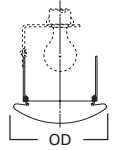

75 Diffuser

75 All Glass Diffuser

HOUSING / LAMP:
H7RT: 60W A19
H7T: 60W A19
H7TCP: 60W A19

DIMENSIONS: OD: 7-3/4" [197mm]