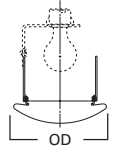

173P White Trim with Fresnel Glass Lens
173PS White Trim with Fresnel Glass Lens, Wet Location, AIR-TITE™

HOUSING / LAMP:
H7TNB: 60W A19

DIMENSIONS: Height: 4" [101mm]; OD: 8" [203mm]

75 Diffuser

75 All Glass Diffuser