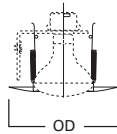

HOUSING / LAMP:
H7RT: 65W BR30, 75W R30, 75W PAR30, 75W PAR30L
H7T: 65W BR30, 75W R30, 75W PAR30
H7TCP: 65W BR30, 75W R30, 75W PAR30

DIMENSIONS: OD: 7-1/4" [184mm]