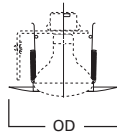

HOUSING / LAMP:
H7RT: 65W BR30, 75W R30, 75W PAR30, 75W PAR30L
H7T: 65W BR30, 75W R30, 75W PAR30
H7TCP: 65W BR30, 75W R30, 75W PAR30

DIMENSIONS: OD: 7-1/4" [184mm]