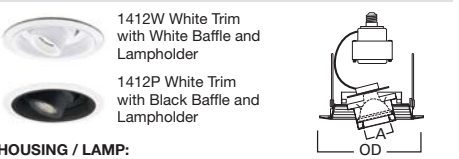

DIMENSIONS: Height: 5" [127mm]; OD: 7-1/4" [184mm]

1412 Low Voltage Adj Spot 30° Tilt

HOUSING / LAMP:
 H7RT: 50W 12V MR16
 H7T: 50W 12V MR16
 H7TCP: 50W 12V MR16

DIMENSIONS: Aperture: 1-3/4" [44mm]; OD: 7-1/4" [184mm]