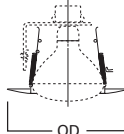

73 Fresnel Lens

73P White Trim with Fresnel Glass Lens
73PS White Trim with Fresnel Glass Lens, Wet Location

HOUSING / LAMP:
H7RT: 60W A19
H7T: 60W A19
H7TCP: 60W A19

DIMENSIONS: OD: 8" [203mm]

173 Fresnel Lens with Reflector

173P White Trim with Fresnel Glass Lens
173PS White Trim with Fresnel Glass Lens, Wet Location, AIR-TITE™

HOUSING / LAMP:
H7TNB: 60W A19

DIMENSIONS: Height: 4" [101mm]; OD: 8" [203mm]

75 Diffuser

75 All Glass Diffuser

HOUSING / LAMP:
H7RT: 60W A19
H7T: 60W A19
H7TCP: 60W A19

DIMENSIONS: OD: 7-3/4" [197mm]

172 Dome Lens with Reflector

172PS White Trim with Frosted Glass Dome, Wet Location, AIR-TITE™
172SNS Satin Nickel Trim with Frosted Glass Dome, Wet Location, AIR-TITE™
172TBZS Tuscan Bronze Trim with Frosted Glass Dome, Wet Location, AIR-TITE™

DIMENSIONS: Height: 2-1/8" [54mm]; OD: 7-3/4" [197mm]

416 Regressed Diffuser

416P White Trim and Regressed Diffuser, Black Baffle
416W White Trim and Regressed Diffuser, White Baffle

HOUSING / LAMP:
H7RT: 60W A19
H7T: 60W A19
H7TCP: 60W A19

DIMENSIONS: Aperture: 5-3/4" [146mm]; OD: 7-1/4" [184mm]

300 Open Trim with Socket Support

300P White Trim
300SN Satin Nickel Trim
300TBZ Tuscan Bronze Trim

DIMENSIONS: Height: 4" [102mm]; OD: 7-1/4" [184mm]

301 Open Trim

301P White Trim
301SN Satin Nickel Trim
301TBZ Tuscan Bronze Trim
301PB Polished Brass Trim

HOUSING / LAMP:
H7RT: 65W BR30, 75W R30, 75W PAR30, 75W PAR30L
H7T: 65W BR30, 75W R30, 75W PAR30
H7TCP: 65W BR30, 75W R30, 75W PAR30

DIMENSIONS: OD: 7-1/4" [184mm]

401 Open Trim

401P White Trim
401AL Satin Aluminum Trim
401PB Polished Brass Trim

HOUSING / LAMP:
H7RT: 120W BR40, 150W R40
H7T: 120W BR40, 150W R40
H7TCP: 120W BR40, 150W R40

DIMENSIONS: OD: 8" [203mm]

328 White Splay Trim

328P White Splay Trim