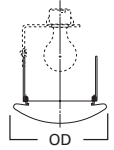

173P White Trim with Fresnel Glass Lens
173PS White Trim with Fresnel Glass Lens, Wet Location, AIR-TITE™

HOUSING / LAMP:
H7TNB: 60W A19

DIMENSIONS: Height: 4" [101mm]; OD: 8" [203mm]

75 Diffuser

75 All Glass Diffuser