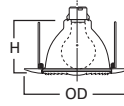

HOUSING / LAMP:
H7TNB: 60W A19

DIMENSIONS: Height: 4" [101mm]; OD: 8" [203mm]