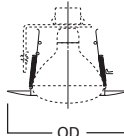

DIMENSIONS: OD: 7-1/4" [184mm]

401 Open Trim

401P White Trim
401AL Satin Aluminum Trim
401PB Polished Brass Trim

HOUSING / LAMP:
H7RT: 120W BR40, 150W R40
H7T: 120W BR40, 150W R40
H7TCP: 120W BR40, 150W R40