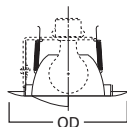

303 Wall Wash

303P White Trim and Scoop

HOUSING / LAMP:

H7RT: 60W A19

H7T: 60W A19

H7TCP: 60W A19

DIMENSIONS: OD: 8" [203mm]