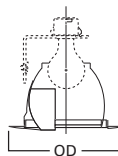

424 Wall Wash / Reflector Downlight

424P White Trim

HOUSING / LAMP:

H7RT: 100W A19

H7T: 100W A19

H7TCP: 100W A19

DIMENSIONS: OD: 7-1/4" [184mm]