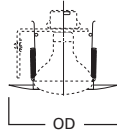

HOUSING / LAMP:
H7RT: 65W BR30, 75W R30, 75W PAR30, 75W PAR30L
H7T: 65W BR30, 75W R30, 75W PAR30
H7TCP: 65W BR30, 75W R30, 75W PAR30

DIMENSIONS: OD: 7-1/4" [184mm]