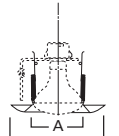

HOUSING / LAMP:
H7RT: 65W BR30, 75W R30, 75W PAR30, 75W PAR30L
H7T: 65W BR30, 75W R30, 75W PAR30
H7TCP: 65W BR30, 75W R30, 75W PAR30

DIMENSIONS: Height: 3-7/8" [98mm]; OD: 7-3/4" [197mm]