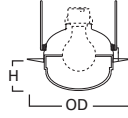

DIMENSIONS: Height: 2-1/8" [54mm]; OD: 7-3/4" [197mm]