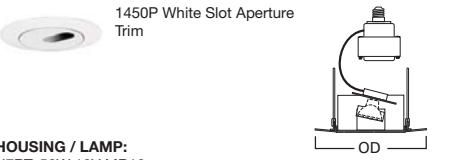

1450 Low Voltage Slot Aperture 30° Tilt

HOUSING / LAMP:
H7RT: 50W 12V MR16
H7T: 50W 12V MR16
H7TCP: 50W 12V MR16

DIMENSIONS: OD: 7-1/4" [184mm]

ACCESSORIES: Low Voltage Transformer Included