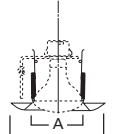

328 White Splay Trim

328P White Splay Trim

HOUSING / LAMP:
H7RT: 65W BR30, 75W R30, 75W PAR30, 75W PAR30L
H7T: 65W BR30, 75W R30, 75W PAR30
H7TCP: 65W BR30, 75W R30, 75W PAR30

DIMENSIONS: Height: 3-7/8" [98mm]; OD: 7-3/4" [197mm]