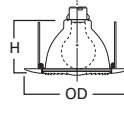

HOUSING / LAMP:
H7TNB: 60W A19

DIMENSIONS: Height: 4" [101mm]; OD: 8" [203mm]