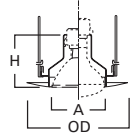

HOUSING / LAMP:
H7T: 65W BR30, 75W PAR30, 75W PAR30L, 75W R30
H7TNB: 65W BR30, 75W PAR30, 75W PAR30L, 75W R30
H7TCP: 65W BR30, 75W PAR30, 75W PAR30L, 75W R30

DIMENSIONS: Height: 4" [102mm]; OD: 7-1/4" [184mm]