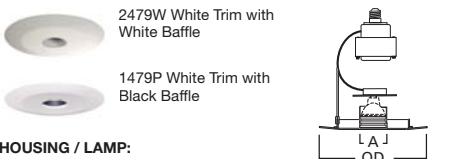

1479 Low Voltage Pinhole Trim

HOUSING / LAMP:
H7RT: 50W 12V MR16
H7T: 50W 12V MR16
H7TCP: 50W 12V MR16

DIMENSIONS: Aperture: 1-7/8" [48mm]; OD: 8" [203mm]

ACCESSORIES: Low Voltage Transformer Included

Specifications and dimensions subject to change without notice. Consult your Cooper Lighting Representative or visit www.cooperlighting.com for available options, accessories and ordering information.