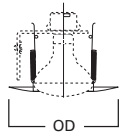

HOUSING / LAMP:
H7RT: 65W BR30, 75W R30, 75W PAR30, 75W PAR30L
H7T: 65W BR30, 75W R30, 75W PAR30
H7TCP: 65W BR30, 75W R30, 75W PAR30

DIMENSIONS: OD: 7-1/4" [184mm]