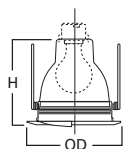

430 Wall Wash with Baffle and Full Reflector

430W White Trim with White Baffle, AIR-TITE™

430P White Trim with Black Baffle, AIR-TITE™