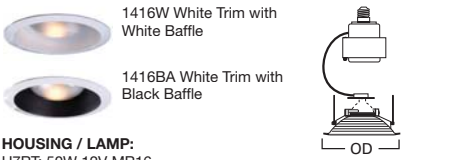

1416 Low Voltage Baffle 30° Tilt

HOUSING / LAMP:
H7RT: 50W 12V MR16
H7T: 50W 12V MR16
H7TNB: 50W 12V MR16
H7TCP: 50W 12V MR16

DIMENSIONS: OD: 7-1/4" [184mm]

ACCESSORIES: Low Voltage Transformer Included