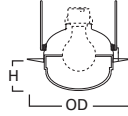

HOUSING / LAMP:
H7RT: 50W PAR30, 60W A19
H7T: 75W PAR30, 100W A19
H7TNB: 75W PAR30, 100W A19
H7TCP: 75W PAR30, 100W A19

DIMENSIONS: Height: 2-1/8" [54mm]; OD: 7-3/4" [197mm]