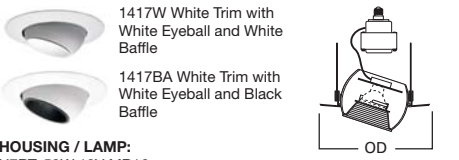

1417 Low Voltage Eyeball with Baffle 30° Tilt

HOUSING / LAMP:
H7RT: 50W 12V MR16
H7T: 50W 12V MR16
H7TCP: 50W 12V MR16

DIMENSIONS: OD: 7-1/4" [184mm]

ACCESSORIES: Low Voltage Transformer Included