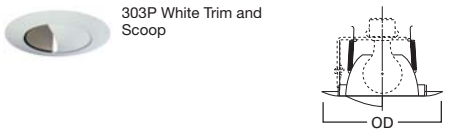

303 Wall Wash

HOUSING / LAMP:
H7RT: 60W A19
H7T: 60W A19
H7TCP: 60W A19

DIMENSIONS: OD: 8" [203mm]