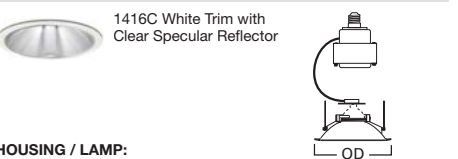

1416 Low Voltage Specular Reflector 30° Tilt

HOUSING / LAMP:
H7RT: 50W 12V MR16
H7T: 50W 12V MR16
H7TNB: 50W 12V MR16
H7TCP: 50W 12V MR16

DIMENSIONS: OD: 7-1/4" [184mm]

ACCESSORIES: Low Voltage Transformer Included