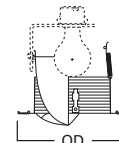

425 Wall Wash with Coilex® Baffle and Scoop

425W White Trim with White baffle

425P White Trim with Black Baffle

HOUSING / LAMP:

H7RT: 60W A19

H7T: 60W A19

H7TCP: 60W A19

DIMENSIONS: OD: 7-1/4" [184mm]