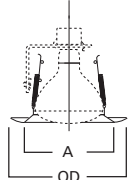

428 White Splay Trim

428P White Splay Trim

HOUSING / LAMP:
H7RT: 120W BR40, 150W R40
H7T: 120W BR40, 150W R40
H7TCP: 120W BR40, 150W R40

DIMENSIONS: Aperture: 3-7/8" [98mm]; OD: 7-3/4" [197mm]

79 Pinhole Trim

79P White Trim