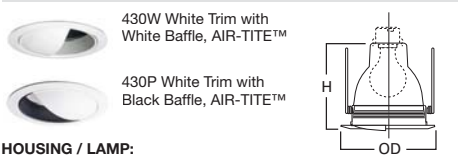

430 Wall Wash with Baffle and Full Reflector

HOUSING / LAMP:
H7T: 90W TB19, 100W A19, 100W BT15, 100W MB19
H7TNB: 90W TB19, 100W A19, 100W BT15, 100W MB19
H7TCP: 90W TB19, 100W A19, 100W BT15, 100W MB19

DIMENSIONS: Height: 5" [127mm]; OD: 7-1/4" [184mm]