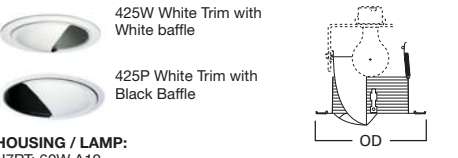

425 Wall Wash with Coilex® Baffle and Scoop

HOUSING / LAMP:
H7RT: 60W A19
H7T: 60W A19
H7TCP: 60W A19

DIMENSIONS: OD: 7-1/4" [184mm]