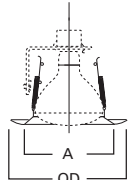

428 White Splay Trim

428P White Splay Trim

HOUSING / LAMP:
H7RT: 120W BR40, 150W R40
H7T: 120W BR40, 150W R40
H7TCP: 120W BR40, 150W R40

DIMENSIONS: Aperture: 3-7/8" [98mm]; OD: 7-3/4" [197mm]

79 Pinhole Trim

79P White Trim