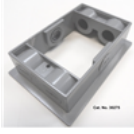

30275 FLGD Ext Adapt 1/2IN 6 *Mulberry Metal*

Catalog Number	30275
Manufacturer	Mulberry Metal
Description	Mulberry; Box Extension; Flanged Style Take Off; Number Of Outlet: 6; Material: Heavy Duty Die Cast Aluminum; Cubic Capacity: 10 Cu-In; Includes: 2 Close-Up Plugs, Gaskets, and Mounting Screws; Outlet: 1/2 In, (2) Each End and (1) Each Side; Finish: Powder Coated
Weight per unit	N/A
Product Category	Bar Hangers & Outlet Box Accy.

Features

Material	Heavy Duty Die Cast Aluminum
number of outlet	6

Descriptions

Description	FLGD EXT ADAPT 1/2IN 6
extra long description	MULB 30275 FLANGED TAKE OFF 6H-1/2"
Long Description	Mulberry; Box Extension; Flanged Style Take Off; Number Of Outlet: 6; Material: Heavy Duty Die Cast Aluminum; Cubic Capacity: 10 CU-IN; Includes: 2 Close-Up Plugs, Gaskets, And Mounting Screws; Outlet: 1/2 IN, (2) Each End And (1) Each Side; Finish: Powder Coated
Product Type	Flanged Take Off 6H-1/2"
Special Features	Features: Provide An Additional 10 Cubic Inches; Allow Take-Off In Up To Four Directions For Lighting, Outlets, Or Switches; Heavy Duty Die-Cast Aluminum With Powder Finish; 2 Close-Up Plugs, Gaskets, And Mounting Screws Included; UL Listed And CSA Approved; Includes: 2 Close-Up Plugs, Gaskets, And Mounting Screws; Outlet: 1/2 IN, (2) Each End And (1) Each Side; Finish: Powder Coated

Manufacturer Information

Brand	Mulberry
GTIN	00095327302753
Manufacturers Part Number	30275
UPC	095327302753

Taxonomies, Classifications, and Categories

Category Description	Fuses & Fuse Accessories
Type	Flanged Style Take Off