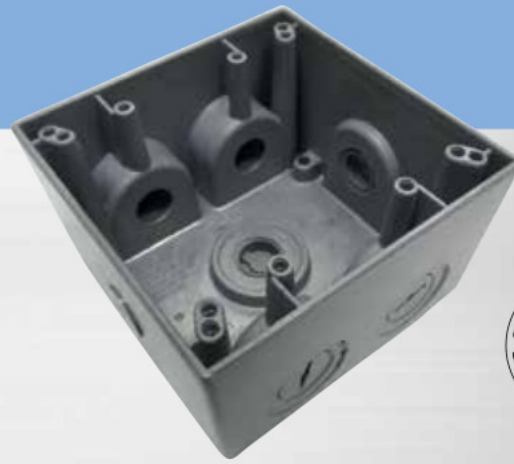

Two Gang Deep Boxes

Suitable for wet locations

- All 2-gang deep boxes come with detachable lugs, 2 close-up plugs, and self-tapping ground screw.
- 4.5" x 4.5" x 2.625" deep.
- Heavy duty die-cast aluminum, .094" thick, with powder finish.
- UL Listed for the United States and Canada.
- All of the boxes on page are made in the U.S.A.

Catalog No.	No. Outlets	Location	Hub Size	Color	Cubic Capacity	Carton Quantity	Weight per 100 units
30593	5	2 in each end, 1 in back	1/2"	Gray	37.3"	10	130 lbs.
30595	5	2 in each end, 1 in back	3/4"	Gray	37.3"	10	130 lbs.
30596	5	2 in each end, 1 in back	1"	Gray	37.3"	10	130 lbs.
30597	7	2 in each end, 1 in each side, 1 in back	1/2"	Gray	37.3"	10	130 lbs.
30598	7	2 in each end, 1 in each side, 1 in back	3/4"	Gray	37.3"	10	130 lbs.
30599	7	2 in each end, 1 in each side, 1 in back	1"	Gray	37.3"	10	130 lbs.

Three Gang Deep Boxes

Suitable for wet locations

- All 3-gang boxes come with detachable lugs, 2 close-up plugs, and self-tapping ground screw.
- 4.5" x 6.375" x 2.625" deep.
- Heavy duty die-cast aluminum, .094" thick, with powder finish.
- For use in all indoor and outdoor damp and wet locations, with all standard FS, outlet, or splice box covers.
- UL Listed for the United States and Canada.
- Meets all applicable Federal specifications.
- All of the boxes on this page are made in the U.S.A.