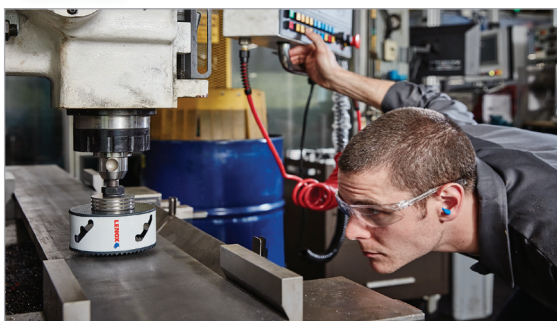

ELECTRICIAN'S KITS

30856C600L
9 PIECE KIT
7/8", 1-1/8", 1-3/8", 1-3/4", 2", 2-1/2"
Standard Arbors: 2L, 5L
One Arbor adaptor
MEDIUM KIT

30800600L
10 PIECE KIT
7/8", 1-1/8", 1-3/8", 1-3/4", 2", 2-1/2"
Standard Arbors: 2L, 5L
One pilot drill
One Arbor adaptor
LARGE KIT

308021200L
17 PIECE KIT
3/4", 7/8", 1-1/8", 1-3/8", 1-3/4", 2",
2-1/2", 2-11/16", 3", 3-5/8", 4-1/8", 4-3/4"
Standard Arbors: 2L, 5L
Three pilot drills
LARGE KIT

1815139
8 PIECE KIT
7/8", 1-1/8", 1-3/8", 1-3/4", 2", 2-1/2"
Standard Arbors: 2L, 5L
MINI KIT

PLUMBER'S KITS

30860C600P
9 PIECE KIT
3/4", 7/8", 1-1/8", 1-3/8", 2", 2-1/2"
Standard Arbors: 2L, 5L
One Arbor adaptor
MEDIUM KIT

30808600P
10 PIECE KIT
3/4", 7/8", 1-1/8", 1-1/2", 1-3/4", 2-1/4"
Standard Arbors: 2L, 5L
One pilot drill
One Arbor adaptor
LARGE KIT

1853786
10 PIECE KIT
2-1/8", 2-1/4", 2-9/16", 2-3/4",
3-5/8", 4", 4-5/8"
Standard Arbor: 2L
Two pilot drills
LARGE KIT

308011200P
17 PIECE KIT
3/4", 7/8", 1-1/8", 1-1/2", 1-3/4", 2-1/4",
2-9/16", 3", 3-1/2", 4", 4-1/4", 4-1/2"
Standard Arbors: 2L, 5L
Three pilot drills
LARGE KIT

1815195
7 PIECE KIT
1-1/4", 1-3/8", 1-1/2", 2", 2-1/2"
Standard Arbors: 2L, 5L
MINI KIT

REFRIGERATION KIT

30830600R
8 PIECE KIT
5/8", 7/8", 1-1/8"
1-3/8", 1-5/8", 2-1/8"
Standard Arbors:
5L, 6L
MEDIUM KIT

WELDER'S KIT

14789600W
9 PIECE KIT
3/4", 7/8", 1", 1-1/4",
1-1/2", 2"
Standard Arbors:
2L, 5L
One Arbor adaptor
MEDIUM KIT

AUTOMOTIVE KIT

30805500A
7 PIECE KIT
3/4", 7/8", 1",
1-1/8", 1-1/4"
Standard Arbor: 5L
One Arbor adaptor
COMPACT KIT