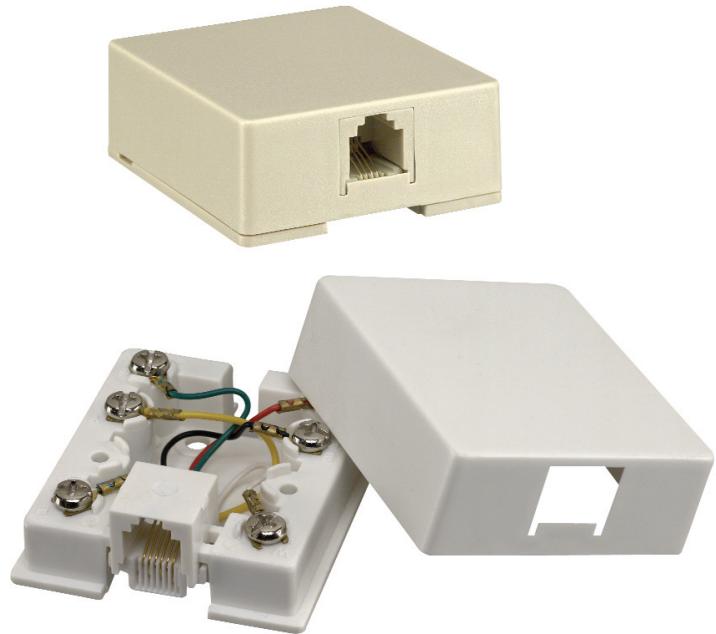

### Single Telephone

Modular Surface Jack mounts to baseboard or wall. Screw terminals for easy installation.

Non-UL	/CUL	Color	Conductor
30-9746	30-8603	Light Almond	4
30-9746-BU	30-8603-BU	Light Almond	4
30-9604	30-8607	Ivory	4
30-9604-BU	30-8607-BU	Ivory	4
30-9604-50		Ivory	4
30-9603		Ivory	4
30-9603-BU		Ivory	4
30-9614	30-8609	White	4
30-9614-BU	30-8609-BU	White	4
30-9614-50		White	4
30-9624		Brown	4
	30-8627	Ivory	6
	30-8627-BU	Ivory	6
	30-8629	White	6
	30-8629-BU	White	6
	30-8623	Light Almond	6
	30-8623-BU	Light Almond	6
	30-8687	Ivory	8
	30-8687-BU	Ivory	8
	30-8689	White	8
	30-8689-BU	White	8
	30-8683	Light Almond	8
	30-8683-BU	Light Almond	8

### Dual Telephone

Surface mounts to baseboard or wall. Dual jacks for hook-up of telephone and answering machine.

Non-UL	/CUL	Color	Conductor	
30-9605		30-8617	Ivory	4
30-9605-BU		30-8617-BU	Ivory	4
		30-8613	Light Almond	4
		30-8613-BU	Light Almond	4
		30-8619	White	4
		30-8619-BU	White	4
	30-8633-BU		Light Almond	6
	30-8637-BU		Ivory	6
	30-8639-BU		White	6
	30-8653-BU		Light Almond	8
	30-8659-BU		White	8
	30-8657		Ivory	8
	30-8657-BU		Ivory	8

## MODULAR SURFACE JACK