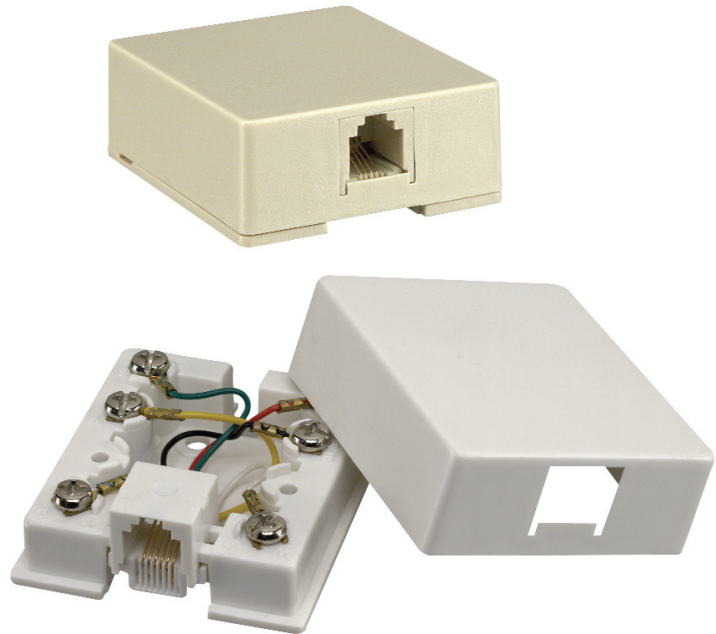

## MODULAR SURFACE JACK

### Single Telephone

Modular Surface Jack mounts to baseboard or wall. Screw terminals for easy installation.

Non-UL	/CUL	Color	Conductor
30-9746	30-8603	Light Almond	4
30-9746-BU	30-8603-BU	Light Almond	4
30-9604	30-8607	Ivory	4
30-9604-BU	30-8607-BU	Ivory	4
30-9604-50		Ivory	4
30-9603		Ivory	4
30-9603-BU		Ivory	4
30-9614	30-8609	White	4
30-9614-BU	30-8609-BU	White	4
30-9614-50		White	4
30-9624		Brown	4
	30-8627	Ivory	6
	30-8627-BU	Ivory	6
	30-8629	White	6
	30-8629-BU	White	6
	30-8623	Light Almond	6
	30-8623-BU	Light Almond	6
	30-8687	Ivory	8
	30-8687-BU	Ivory	8
	30-8689	White	8
	30-8689-BU	White	8
	30-8683	Light Almond	8
	30-8683-BU	Light Almond	8

### Dual Telephone

Surface mounts to baseboard or wall. Dual jacks for hook-up of telephone and answering machine.

Non-UL	/CUL	Color	Conductor	
30-9605		30-8617	Ivory	4
30-9605-BU		30-8617-BU	Ivory	4
		30-8613	Light Almond	4
		30-8613-BU	Light Almond	4
		30-8619	White	4
		30-8619-BU	White	4
	30-8633-BU		Light Almond	6
	30-8637-BU		Ivory	6
	30-8639-BU		White	6
	30-8653-BU		Light Almond	8
	30-8659-BU		White	8
	30-8657		Ivory	8
	30-8657-BU		Ivory	8