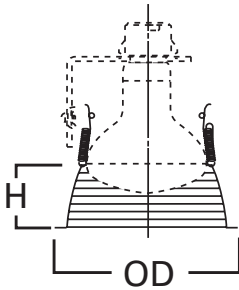

#### Dimensions:

H: 3-1/16"[78mm]  
OD: 7-1/4"[184mm]

Housings	Max Lamp Compatibility
H7ICT H7RICT	50W PAR30S, 75W PAR30L, 45W BR38, 65W BR30, 75W R30, 85W BR40
H7ICAT H7RICAT	50W PAR30S, 75W PAR30L, 45W PAR38, 65W BR30, 85W BR40
E7ICAT E7RICAT	75W PAR30S, 75W PAR30L, 90W PAR38, 65W BR30, 90W BR40, 75W R30, 100W R40
H7UICAT	50W PAR30S, 75W PAR30L, 65W BR30
H27ICAT H27RICAT E27ICAT E27RICAT	75W PAR30S, 75W PAR30L, 65W BR30, 75W R30
H7T H7TCP H7RT	75W PAR30S, 75W PAR30L, 65W BR30, 75W R30
E7TAT E7RTAT	75W PAR30S, 75W PAR30L, 65W BR30
H27T H27RT E27TAT E27RTAT	75W PAR30S, 75W PAR30L, 65W BR30