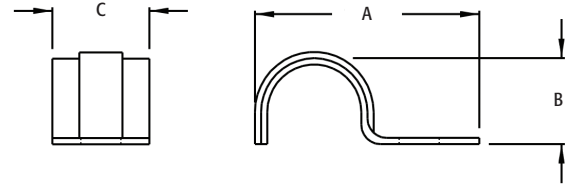

1-Hole AC/MC Strap

Plated steel.

310

311

CATALOG NUMBER	UPC/DCI/NAED MFG #018997	CABLE RANGE	CABLE SIZES	UNIT PKG	STD PKG	DIM A	DIM B	DIM C
310	00310	.503-.580	14/4, 14/3, 12/4, 12/3, 10/3, 10/2, 12/2	100	1000	1.285	.550	.750
311	84174	.200-.320	#4 and #2 bare copper	100	1000	1.125	.210	.500

Flex • AC • MC

1-Hole AC/MC Strap

Plated steel.

310

311

CATALOG NUMBER	UPC/DCI/NAED MFG #018997	CABLE RANGE	CABLE SIZES	UNIT PKG	STD PKG	DIM A	DIM B	DIM C
310	00310	.503-.580	14/4, 14/3, 12/4, 12/3, 10/3, 10/2, 12/2	100	1000	1.285	.550	.750
311	84174	.200-.320	#4 and #2 bare copper	100	1000	1.125	.210	.500