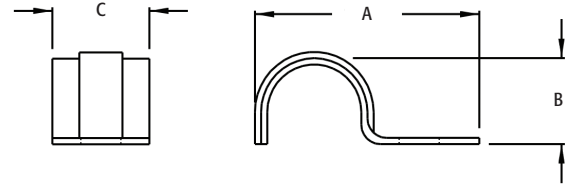

Flex • AC • MC

1-Hole AC/MC Strap

Plated steel.

310

311

CATALOG NUMBER	UPC/DCI/NAED MFG #018997	CABLE RANGE	CABLE SIZES	UNIT PKG	STD PKG	DIM A	DIM B	DIM C
310	00310	.503-.580	14/4, 14/3, 12/4, 12/3, 10/3, 10/2, 12/2	100	1000	1.285	.550	.750
311	84174	.200-.320	#4 and #2 bare copper	100	1000	1.125	.210	.500