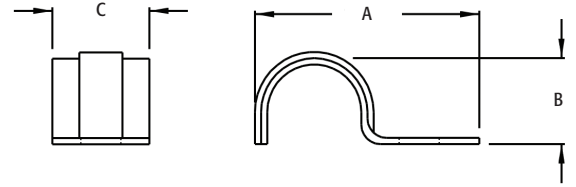

1-Hole AC/MC Strap

Plated steel.

310

311

CATALOG NUMBER	UPC/DCI/NAED MFG #018997	CABLE RANGE	CABLE SIZES	UNIT PKG	STD PKG	DIM A	DIM B	DIM C
310	00310	.503-.580	14/4, 14/3, 12/4, 12/3, 10/3, 10/2, 12/2	100	1000	1.285	.550	.750
311	84174	.200-.320	#4 and #2 bare copper	100	1000	1.125	.210	.500

Flex • AC • MC

1-Hole AC/MC Strap

Plated steel.

310

311

CATALOG NUMBER	UPC/DCI/NAED MFG #018997	CABLE RANGE	CABLE SIZES	UNIT PKG	STD PKG	DIM A	DIM B	DIM C
310	00310	.503-.580	14/4, 14/3, 12/4, 12/3, 10/3, 10/2, 12/2	100	1000	1.285	.550	.750
311	84174	.200-.320	#4 and #2 bare copper	100	1000	1.125	.210	.500