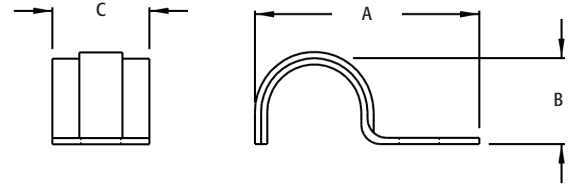

1-Hole AC/MC Strap

Plated steel.

310

311

CATALOG NUMBER	UPC/DCI/NAED MFG #018997	CABLE RANGE	CABLE SIZES	UNIT PKG	STD PKG	DIM A	DIM B	DIM C
310	00310	.503-.580	14/4, 14/3, 12/4, 12/3, 10/3, 10/2, 12/2	100	1000	1.285	.550	.750
311	84174	.200-.320	#4 and #2 bare copper	100	1000	1.125	.210	.500

Flex • AC • MC

1-Hole AC/MC Strap

Plated steel.

310

311

CATALOG NUMBER	UPC/DCI/NAED MFG #018997	CABLE RANGE	CABLE SIZES	UNIT PKG	STD PKG	DIM A	DIM B	DIM C
310	00310	.503-.580	14/4, 14/3, 12/4, 12/3, 10/3, 10/2, 12/2	100	1000	1.285	.550	.750
311	84174	.200-.320	#4 and #2 bare copper	100	1000	1.125	.210	.500