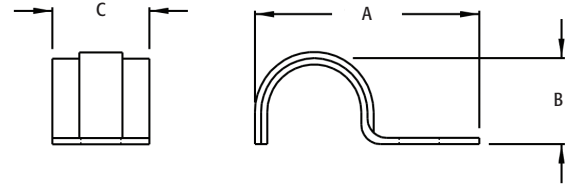

Flex • AC • MC

1-Hole AC/MC Strap

Plated steel.

310

311

CATALOG NUMBER	UPC/DCI/NAED MFG #018997	CABLE RANGE	CABLE SIZES	UNIT PKG	STD PKG	DIM A	DIM B	DIM C
310	00310	.503-.580	14/4, 14/3, 12/4, 12/3, 10/3, 10/2, 12/2	100	1000	1.285	.550	.750
311	84174	.200-.320	#4 and #2 bare copper	100	1000	1.125	.210	.500