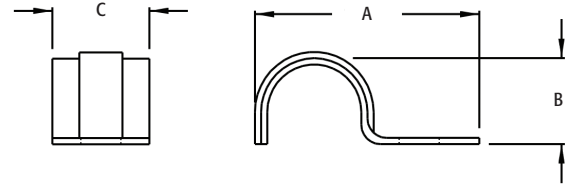

Flex • AC • MC

1-Hole AC/MC Strap

Plated steel.

310

311

CATALOG NUMBER	UPC/DCI/NAED MFG #018997	CABLE RANGE	CABLE SIZES	UNIT PKG	STD PKG	DIM A	DIM B	DIM C
310	00310	.503-.580	14/4, 14/3, 12/4, 12/3, 10/3, 10/2, 12/2	100	1000	1.285	.550	.750
311	84174	.200-.320	#4 and #2 bare copper	100	1000	1.125	.210	.500