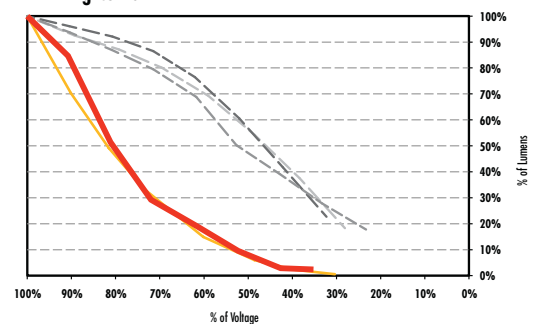

GREAT FEATURES & BENEFITS

- Uniform, smooth dimming performance from 100% to 2%
- Long life: 12,000 hours
- Optimized electronics maximizes lamp life
- Low dim level starting capability
- Digital technology for faster run-up time

Designed specifically for use with standard, non-illuminated, 60 watt incandescent slide or rotary dimmer. Also, it works well with the new CFL and LED dimmers.

Consult TCP Technical Support or a dimmer manufacturer for compatibility with other dimmer types.

Dimming Curve