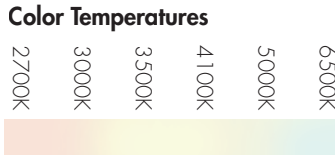

Visit www.tpci.com for more information!