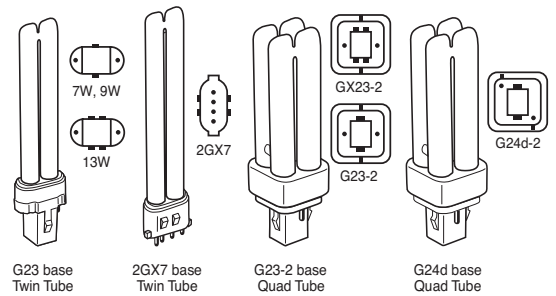

# PLs

PL lamps can be used in fixtures, recessed cans and wall sconces. Available in twin tube, quad tube and triple tube.

		INCANDESCENT COMPARISON (WATTS)	WATTS	AVERAGE LUMENS	BASE TYPE
32005	2-Pin Twin Tube	25W	5W	250	G23
32007	2-Pin Twin Tube	25W	7W	410	G23
32009	2-Pin Twin Tube	45W	9W	590	G23
32013	2-Pin Twin Tube	60W	13W	800	GX23
32413IST	2-Pin Twin Tube Instant Start	60W	13W	800	GX23
324132GX7	4-Pin Twin Tube	120W	32W	800	2GX7
32009Q	2-Pin Quad Tube	45W	9W	590	G23-2
32013Q	2-Pin Quad Tube	60W	13W	810	GX23-2
32013ISQ	2-Pin Quad Tube Instant Start	60W	13W	810	GX23-2
32018Q	2-Pin Quad Tube	75W	18W	1150	G24d-2
32026Q	2-Pin Quad Tube	100W	26W	1700	G24d-3
32413Q	4-Pin Quad Tube	60W	13W	875	G24q-1
32418Q	4-Pin Quad Tube	75W	18W	1150	G24q-2
32426Q	4-Pin Quad Tube	100W	26W	1700	G24q-3
32020Q	2-Pin Quad Tube	60W	20W	1250	GX32D-2
32027Q	2-Pin Quad Tube	100W	27W	1700	GX32D-3
32413T	4-Pin Triple Tube	60W	13W	900	GX24q-1
32418T	4-Pin Triple Tube	75W	18W	1150	GX24q-2
32426T	4-Pin Triple Tube	100W	26W	1700	GX24q-3
32432T	4-Pin Triple Tube	120W	32W	2000	GX24q-3
32442T	4-Pin Triple Tube	150W	42W	2600	GX24q-4
33013SQ	4-Pin Low Profile SpringLamp	60W	13W	900	G24q-1