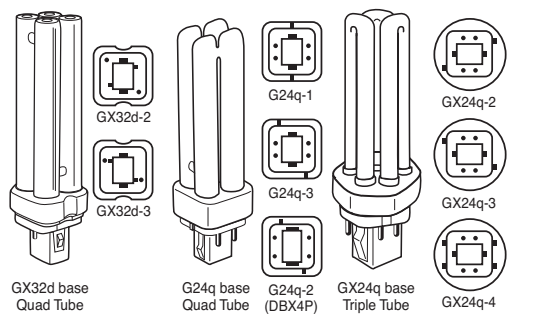

# PLs

PL lamps can be used in fixtures, recessed cans and wall sconces. Available in twin tube, quad tube and triple tube.

		INCANDESCENT COMPARISON (WATTS)	WATTS	AVERAGE LUMENS	BASE TYPE
32005	2-Pin Twin Tube	25W	5W	250	G23
32007	2-Pin Twin Tube	25W	7W	410	G23
32009	2-Pin Twin Tube	45W	9W	590	G23
32013	2-Pin Twin Tube	60W	13W	800	GX23
32413IST	2-Pin Twin Tube Instant Start	60W	13W	800	GX23
324132GX7	4-Pin Twin Tube	120W	32W	800	2GX7
32009Q	2-Pin Quad Tube	45W	9W	590	G23-2
32013Q	2-Pin Quad Tube	60W	13W	810	GX23-2
32013ISQ	2-Pin Quad Tube Instant Start	60W	13W	810	GX23-2
32018Q	2-Pin Quad Tube	75W	18W	1150	G24d-2
32026Q	2-Pin Quad Tube	100W	26W	1700	G24d-3
32413Q	4-Pin Quad Tube	60W	13W	875	G24q-1
32418Q	4-Pin Quad Tube	75W	18W	1150	G24q-2
32426Q	4-Pin Quad Tube	100W	26W	1700	G24q-3
32020Q	2-Pin Quad Tube	60W	20W	1250	GX32D-2
32027Q	2-Pin Quad Tube	100W	27W	1700	GX32D-3
32413T	4-Pin Triple Tube	60W	13W	900	GX24q-1
32418T	4-Pin Triple Tube	75W	18W	1150	GX24q-2
32426T	4-Pin Triple Tube	100W	26W	1700	GX24q-3
32432T	4-Pin Triple Tube	120W	32W	2000	GX24q-3
32442T	4-Pin Triple Tube	150W	42W	2600	GX24q-4
33013SQ	4-Pin Low Profile SpringLamp	60W	13W	900	G24q-1