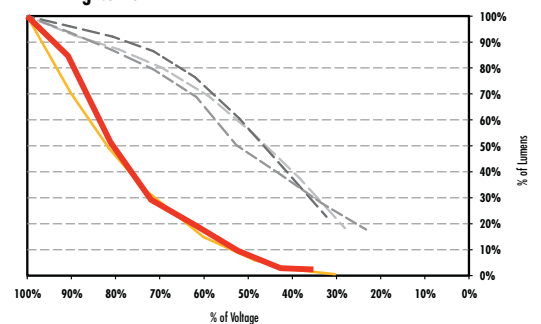

GREAT FEATURES & BENEFITS

- Uniform, smooth dimming performance from 100% to 2%
- Long life: 12,000 hours
- Optimized electronics maximizes lamp life
- Low dim level starting capability
- Digital technology for faster run-up time

Designed specifically for use with standard, non-illuminated, 60 watt incandescent slide or rotary dimmer. Also, it works well with the new CFL and LED dimmers.

Consult TCP Technical Support or a dimmer manufacturer for compatibility with other dimmer types.

Dimming Curve