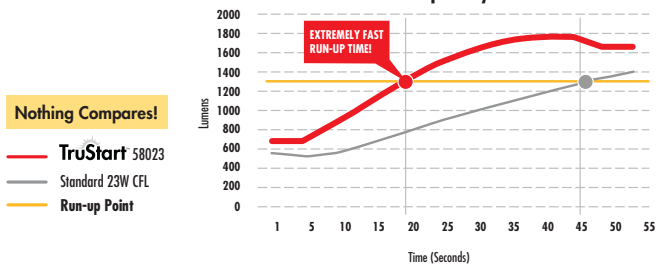

## PRO Series

Our TruStart™ CFLs have a long life of 20,000 hours, while achieving full brightness in record time.

*FULL BRIGHTNESS IN A SNAP!*

TruStart 58023 Run-up Analysis

	INCANDESCENT COMPARISON (WATTS)	WATTS	AVERAGE LUMENS
<b>2700K</b>			
58009 Full Spring, E26	40W	9W	600
58014 Full Spring, E26	60W	14W	900
58018 Full Spring, E26	75W	18W	1200
58023 Full Spring, E26	100W	23W	1600
58027 Full Spring, E26	100W	27W	1850
58032 Full Spring, E26	125W	32W	2100
58042 Full Spring, E26	150W	42W	2800