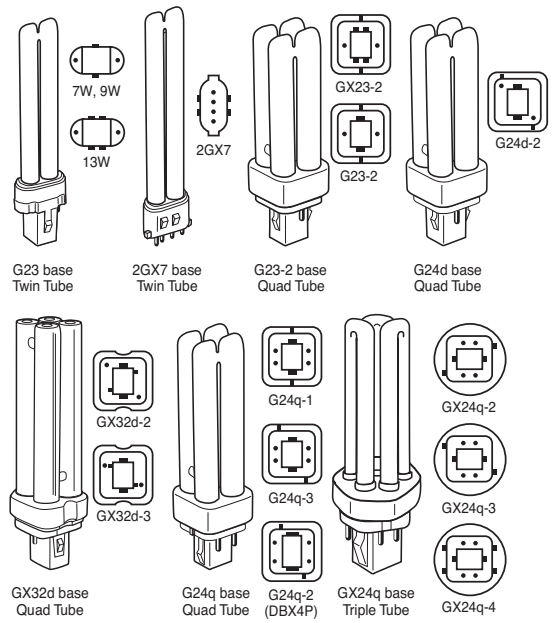

# PLs

PL lamps can be used in fixtures, recessed cans and wall sconces. Available in twin tube, quad tube and triple tube.

		INCANDESCENT COMPARISON (WATTS)	WATTS	AVERAGE LUMENS	BASE TYPE
32005	2-Pin Twin Tube	25W	5W	250	G23
32007	2-Pin Twin Tube	25W	7W	410	G23
32009	2-Pin Twin Tube	45W	9W	590	G23
32013	2-Pin Twin Tube	60W	13W	800	GX23
32413IST	2-Pin Twin Tube Instant Start	60W	13W	800	GX23
324132GX7	4-Pin Twin Tube	120W	32W	800	2GX7
32009Q	2-Pin Quad Tube	45W	9W	590	G23-2
32013Q	2-Pin Quad Tube	60W	13W	810	GX23-2
32013ISQ	2-Pin Quad Tube Instant Start	60W	13W	810	GX23-2
32018Q	2-Pin Quad Tube	75W	18W	1150	G24d-2
32026Q	2-Pin Quad Tube	100W	26W	1700	G24d-3
32413Q	4-Pin Quad Tube	60W	13W	875	G24q-1
32418Q	4-Pin Quad Tube	75W	18W	1150	G24q-2
32426Q	4-Pin Quad Tube	100W	26W	1700	G24q-3
32020Q	2-Pin Quad Tube	60W	20W	1250	GX32D-2
32027Q	2-Pin Quad Tube	100W	27W	1700	GX32D-3
32413T	4-Pin Triple Tube	60W	13W	900	GX24q-1
32418T	4-Pin Triple Tube	75W	18W	1150	GX24q-2
32426T	4-Pin Triple Tube	100W	26W	1700	GX24q-3
32432T	4-Pin Triple Tube	120W	32W	2000	GX24q-3
32442T	4-Pin Triple Tube	150W	42W	2600	GX24q-4
33013SQ	4-Pin Low Profile SpringLamp	60W	13W	900	G24q-1